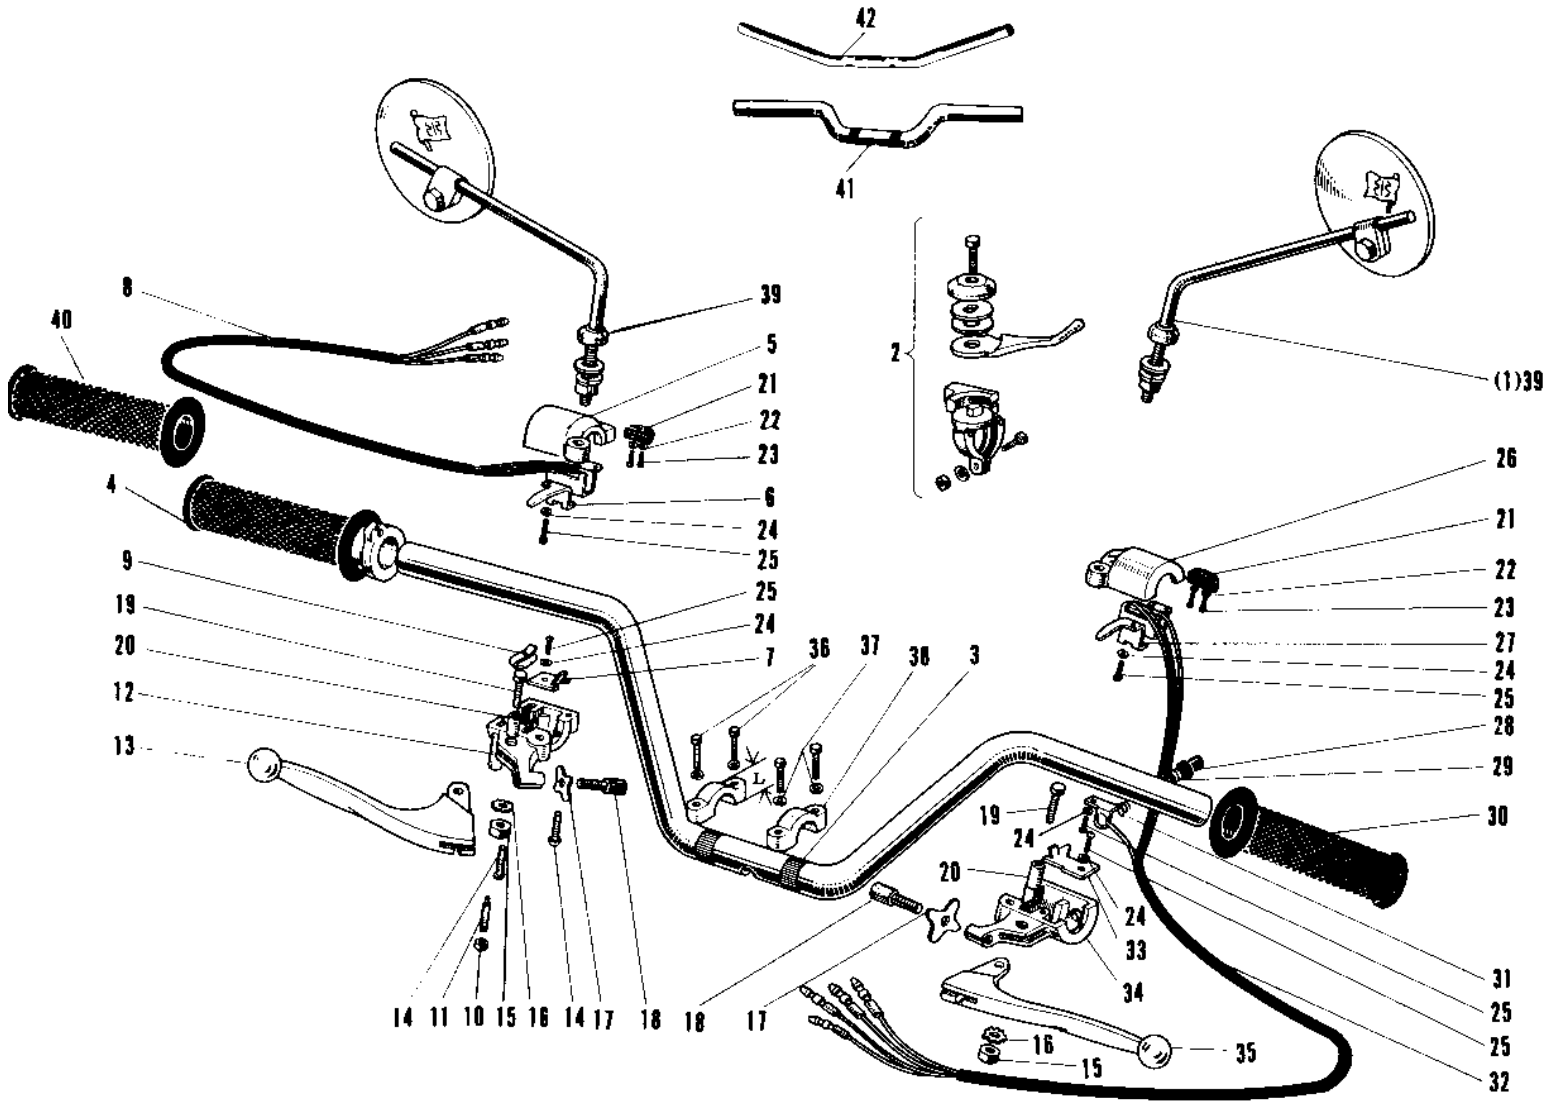

1968 W1SS PARTS DIAGRAM

HANDLEBAR (EARLY PRODUCTION)

1968 W1SS PARTS LIST

HANDLEBAR (EARLY PRODUCTION)

ITEM NAME	PART NUMBER	QUANTITY
REAR VIEW MIRROR L.H (Ref # 1)	56003-002	(1
LEVER ASSY-AIR SHUTT (Ref # 2)	46109-007	1
HANDLEBAR (Ref # 3)	46003-015	1
GRIP ASSY-R.H (Ref # 4~25)	46017-042	1
GRIP ASSY THROTTLE (Ref # 4)	46019-005	1
CASE R.H SWITCH UPPER (Ref # 5)	46040-009	1
HOLDER R.H SW UP WRNG (Ref # 6)	46037-012	1
HOLDER R.H SW LW WRNG (Ref # 7)	46037-011	1
WIRING HARNESS R.H SW (Ref # 8)	46032-014	1
SPRING GRIP ADJUST (Ref # 9)	46025-002	1
NUT,5MM (Ref # 10)	311B0500	1
NUT,5MM (Ref # 10)	311B0500	1
SCREW GRIP ADJUST (Ref # 11)	46026-002	1
SCREW GRIP ADJUSTING (Ref # 11)	46026-007	1
CASE R.H SWITCH LOWER (Ref # 12)	46022-011	1
LEVER FRONT BRAKE (Ref # 13)	46058-005	1
SCREW SWITCH CASE (Ref # 14)	92011-010	4
SCREW SWITCH CASE (Ref # 14)	92011-017	4
UNAVAILABLE IN PRICE BOOK (Ref # 15)	92015-038	2
NUT 5MM (Ref # 15)	312B0500	2
WASHER LOCK 5MM (Ref # 16)	464H0500	2
NUT LOCK ADJUST SCREW (Ref # 17)	46056-001	2
SCREW CABLE ADJUST (Ref # 18)	46055-003	2
BOLT HEX HEAD 5X20 (Ref # 19)	92007-018	2
BOLT HEX HEAD 5X20 (Ref # 19)	92007-020	2
COLLAR LEVER (Ref # 20)	46059-011	2
KNOB SWITCH (Ref # 21)	46044-003	2
SPRING-WASHER (Ref # 22)	92029-002	4
SCREW PAN HEAD 2X6 (Ref # 23)	211B0206	4