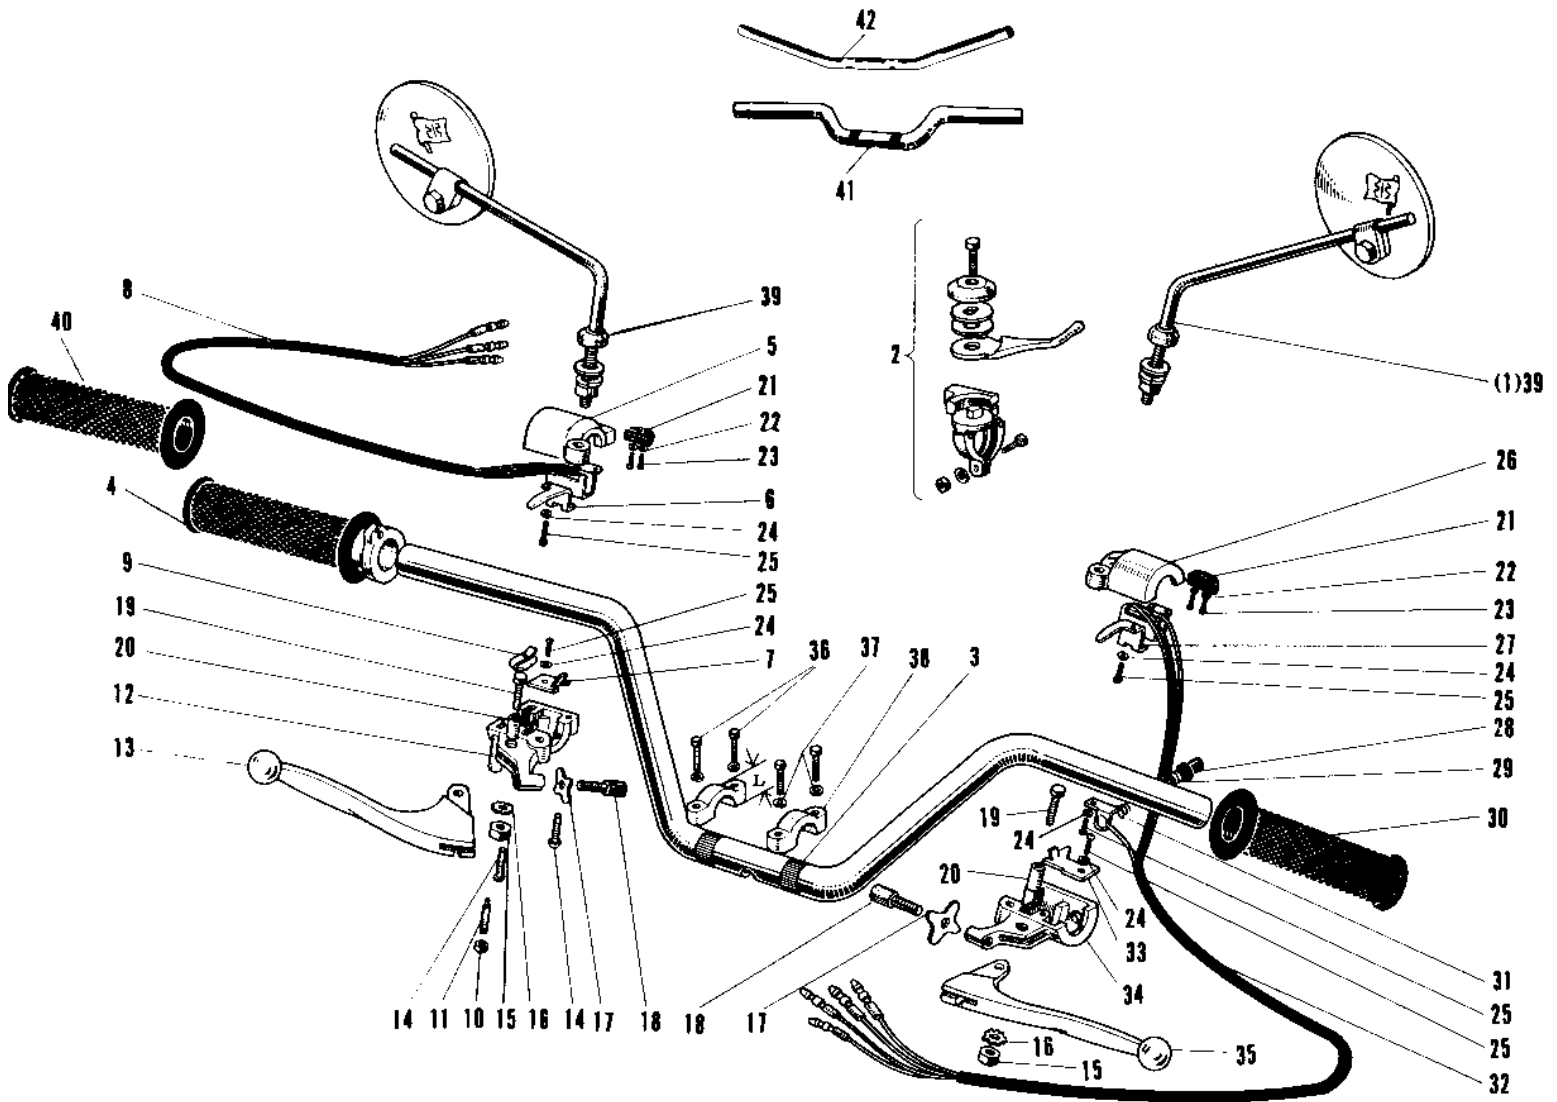

1969 Commander PARTS DIAGRAM

HANDLEBAR (EARLY PRODUCTION)

1969 Commander PARTS LIST

HANDLEBAR (EARLY PRODUCTION)

ITEM NAME	PART NUMBER	QUANTITY
REAR VIEW MIRROR L.H (Ref # 1)	56003-002	(1
LEVER ASSY-AIR SHUTT (Ref # 2)	46109-007	1
HANDLEBAR (Ref # 3)	46003-015	1
GRIP ASSY-R.H (Ref # 4~25)	46017-042	1
GRIP ASSY THROTTLE (Ref # 4)	46019-005	1
CASE R.H SWITCH UPPER (Ref # 5)	46040-009	1
HOLDER R.H SW UP WRNG (Ref # 6)	46037-012	1
HOLDER R.H SW LW WRNG (Ref # 7)	46037-011	1
WIRING HARNESS R.H SW (Ref # 8)	46032-014	1
SPRING GRIP ADJUST (Ref # 9)	46025-002	1
NUT,5MM (Ref # 10)	311B0500	1
NUT,5MM (Ref # 10)	311B0500	1
SCREW GRIP ADJUST (Ref # 11)	46026-002	1
SCREW GRIP ADJUSTING (Ref # 11)	46026-007	1
CASE R.H SWITCH LOWER (Ref # 12)	46022-011	1
LEVER FRONT BRAKE (Ref # 13)	46058-005	1
SCREW SWITCH CASE (Ref # 14)	92011-010	4
SCREW SWITCH CASE (Ref # 14)	92011-017	4
UNAVAILABLE IN PRICE BOOK (Ref # 15)	92015-038	2
NUT 5MM (Ref # 15)	312B0500	2
WASHER LOCK 5MM (Ref # 16)	464H0500	2
NUT LOCK ADJUST SCREW (Ref # 17)	46056-001	2
SCREW CABLE ADJUST (Ref # 18)	46055-003	2
BOLT HEX HEAD 5X20 (Ref # 19)	92007-018	2
BOLT HEX HEAD 5X20 (Ref # 19)	92007-020	2
COLLAR LEVER (Ref # 20)	46059-011	2
KNOB SWITCH (Ref # 21)	46044-003	2
SPRING-WASHER (Ref # 22)	92029-002	4
SCREW PAN HEAD 2X6 (Ref # 23)	211B0206	4