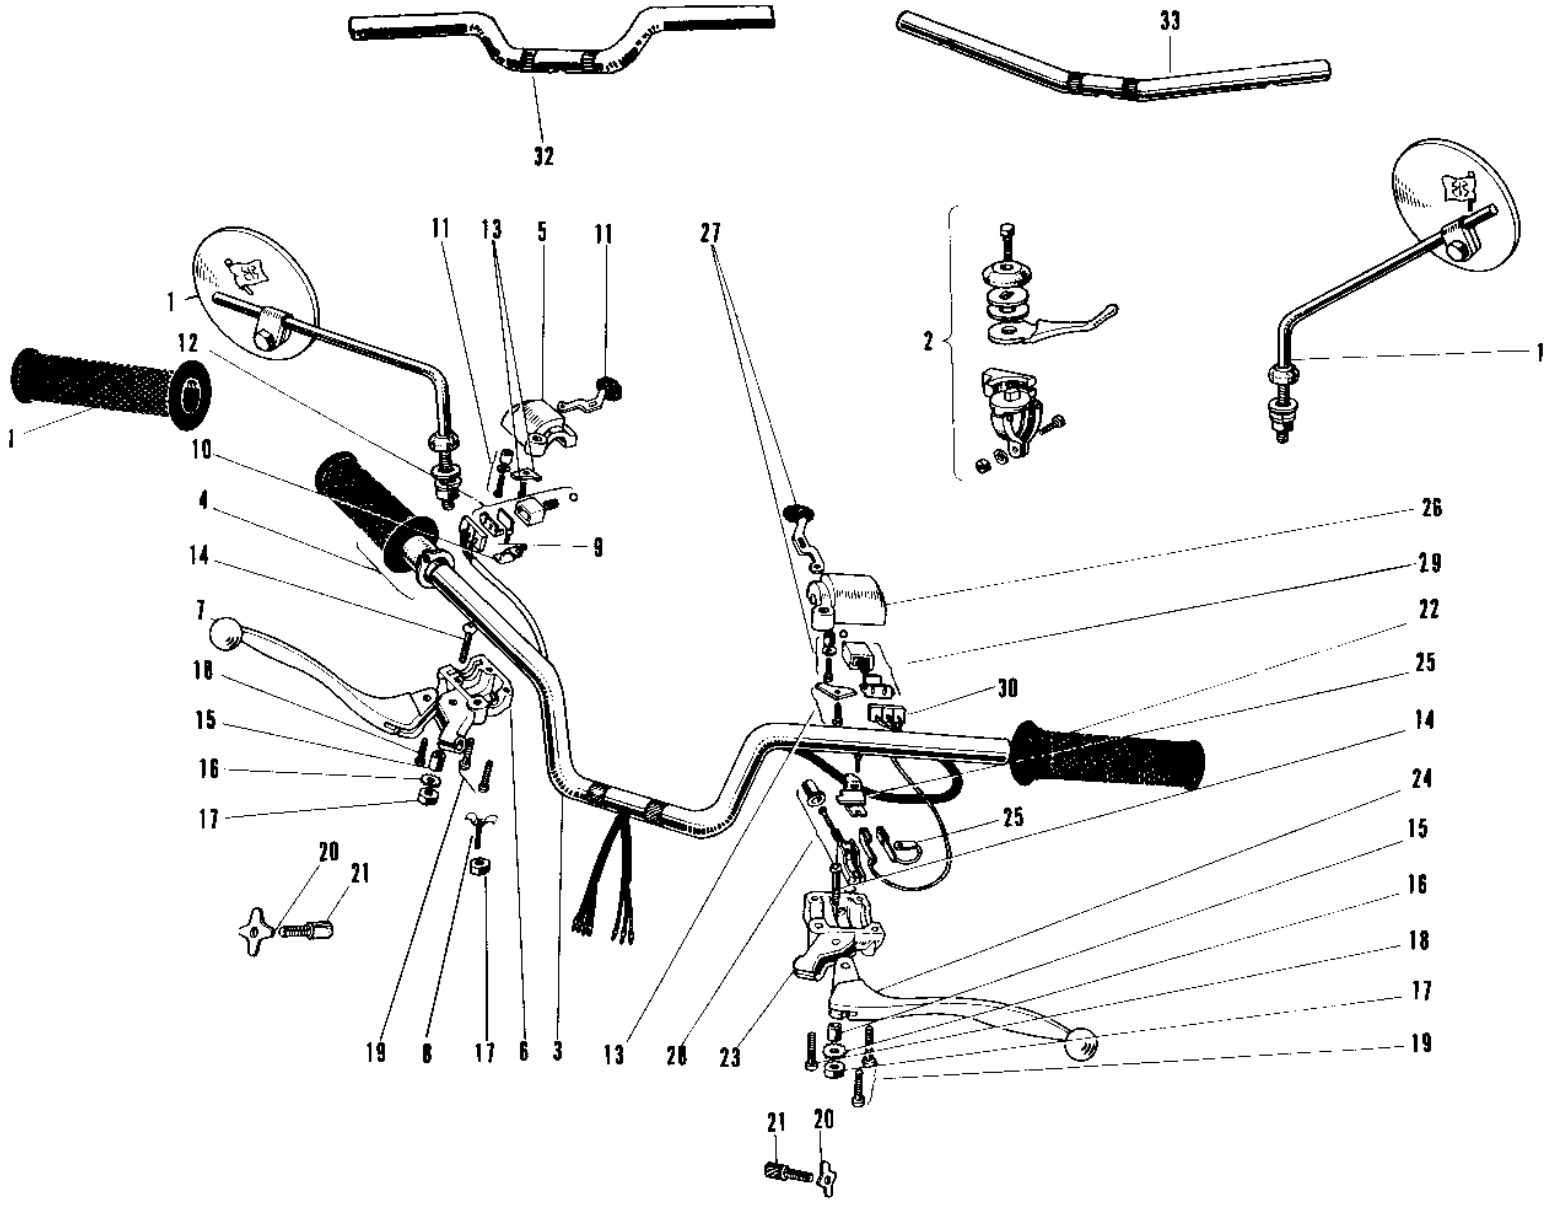

# 1969 Commander PARTS DIAGRAM

HANDLEBAR (W2SS/W2TT) (LATE PRODUCTION)

# 1969 Commander PARTS LIST

HANDLEBAR (W2SS/W2TT) (LATE PRODUCTION)

ITEM NAME	PART NUMBER	QUANTITY
REAR VIEW MIRROR (Ref # 1)	56001-005	2
LEVER ASSY-AIR SHUTT (Ref # 2)	46109-007	1
HANDLEBAR (Ref # 3)	46003-015	1
GRIP ASSY-R.H (Ref # 4~21)	46017-042	1
GRIP ASSY THROTTLE (Ref # 4)	46019-005	1
GRIP-ASSY,RH (Ref # 5)	46017-1071	1
CASE R.H SWITCH LOWER (Ref # 6)	46022-012	1
LEVER FRONT BRAKE (Ref # 7)	46058-004	1
SPRING THROTTLE GRIP (Ref # 8)	46024-001	1
SPRING THROTTLE GRIP (Ref # 8)	46024-002	1
WIRING HARNESS R.H SW (Ref # 9)	46032-010	1
HOLDER R.H SWITCH (Ref # 10)	46037-009	1
KNOB ASSY R.H SWITCH (Ref # 11)	46043-002	1
SLIDE BLOCK AY R.H SW (Ref # 12)	46045-004	1
HOLDER WIRING HARNESS (Ref # 13)	46085-012	2
BOLT HEX HEAD 5X20 (Ref # 14)	92007-018	2
BOLT HEX HEAD 5X20 (Ref # 14)	92007-020	2
COLLAR LEVER (Ref # 15)	46059-005	2
COLLAR LEVER (Ref # 15)	46059-011	2
WASHER LOCK 5MM (Ref # 16)	464H0500	2
NUT 5MM (Ref # 17)	312B0500	3
NUT 5MM (Ref # 17)	312B0500	3
SCREW PAN HEAD 5X18 (Ref # 18)	220B0518	2
SCREW PAN HEAD 5X18 (Ref # 18)	220B0518	2
SCREW PAN HEAD 5X20 (Ref # 19)	220B0520	4
SCREW PAN HEAD 5X20 (Ref # 19)	220B0520	4
NUT LOCK ADJUST SCREW (Ref # 20)	46056-001	2
SCREW CABLE ADJUST (Ref # 21)	46055-003	2
GRIP ASSY L.H (Ref # 14~29)	46074-040	1

# 1969 Commander PARTS LIST

HANDLEBAR (W2SS/W2TT) (LATE PRODUCTION)

ITEM NAME	PART NUMBER	QUANTITY
RUBBER L.H GRIP (Ref # 22)	46075-007	1
CASE L.H SWITCH LOWER (Ref # 23)	46077-008	1
LEVER-CLUTCH (Ref # 24)	46092-015	1
HOLDER L.H SWITCH (Ref # 25)	46085-008	1
CASE L.H SWITCH UPPER (Ref # 26)	46086-007	1
KNOB ASSY L.H SWITCH (Ref # 27)	46088-001	1
SWITCH ASSY LH BUTTON (Ref # 28)	46078-003	1
SLIDE BLOCK AY L.H SW (Ref # 29)	46089-002	1
WIRING HARNESS L.H SW (Ref # 30)	46082-011	1
RUBBER R.H GRIP (Ref # 31)	46061-009	1
UNAVAILABLE IN PRICE BOOK (Ref # 32)	46006-005	(1
UNAVAILABLE IN PRICE BOOK (Ref # 33)	46005-004	(1