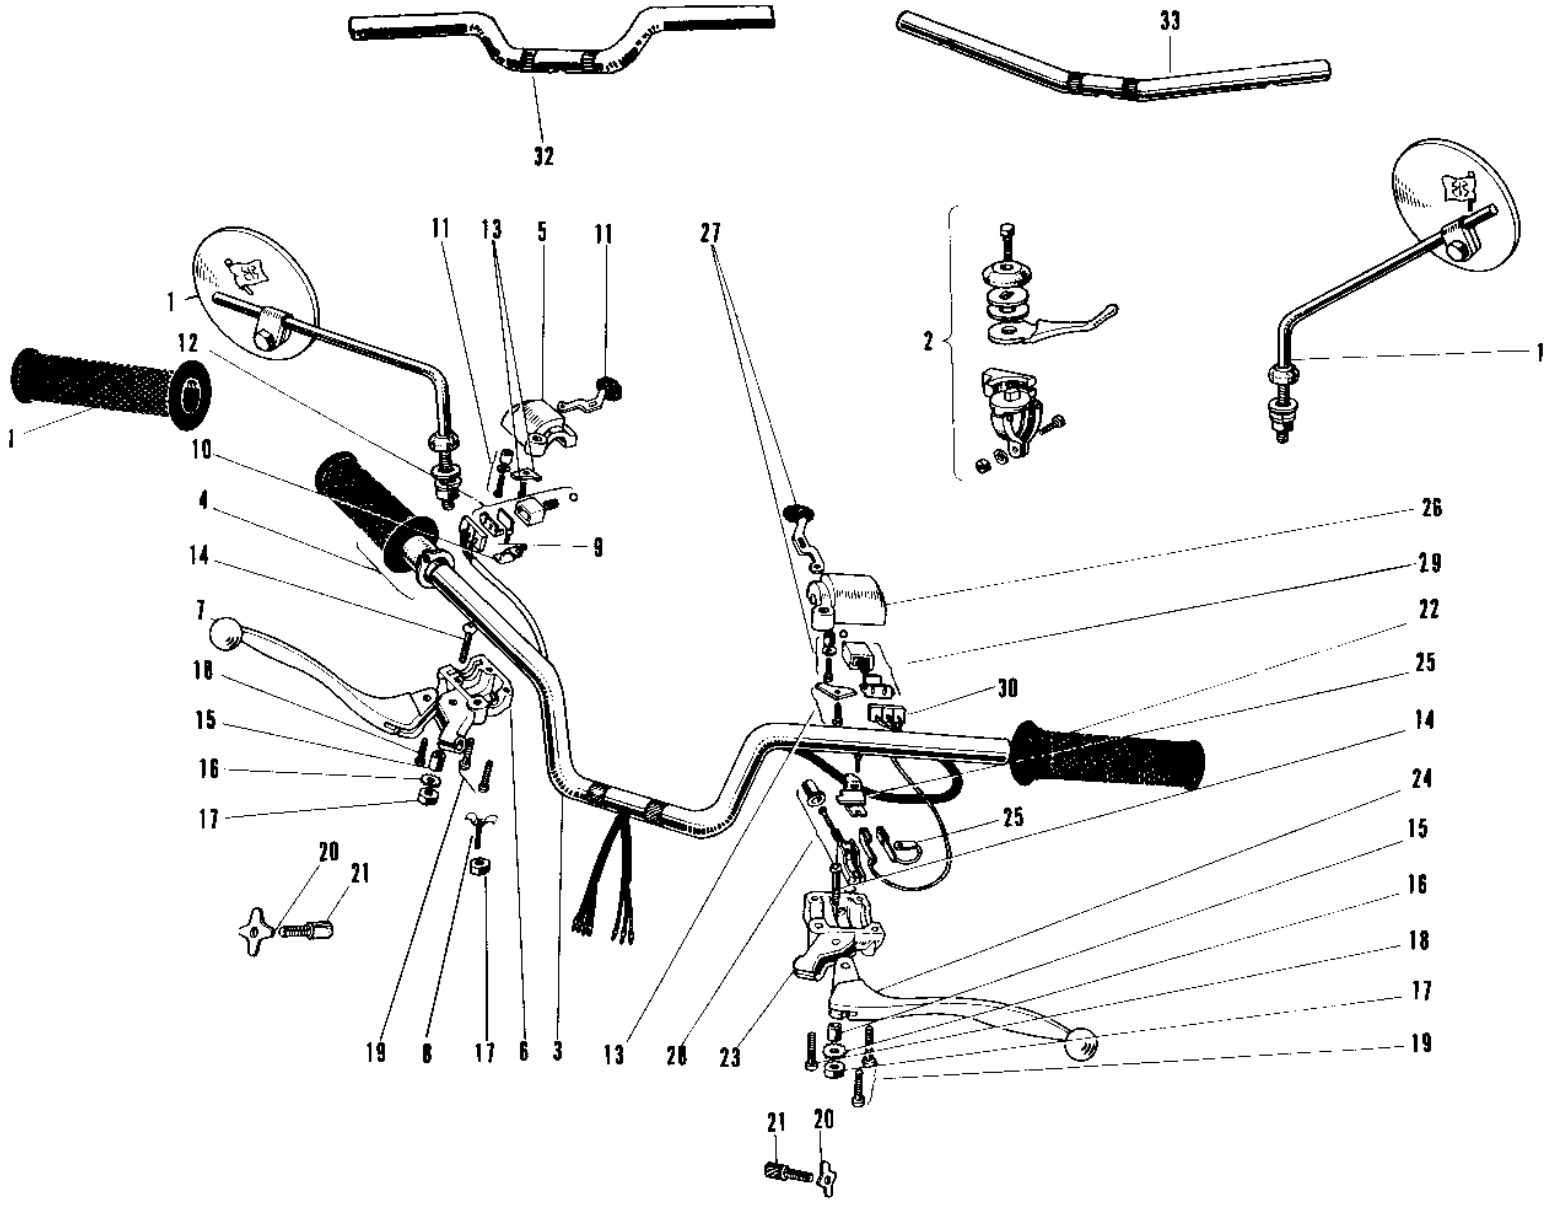

1969 Commander PARTS DIAGRAM

HANDLEBAR (W2SS/W2TT) (LATE PRODUCTION)

1969 Commander PARTS LIST

HANDLEBAR (W2SS/W2TT) (LATE PRODUCTION)

ITEM NAME	PART NUMBER	QUANTITY
REAR VIEW MIRROR (Ref # 1)	56001-005	2
LEVER ASSY-AIR SHUTT (Ref # 2)	46109-007	1
HANDLEBAR (Ref # 3)	46003-015	1
GRIP ASSY-R.H (Ref # 4~21)	46017-042	1
GRIP ASSY THROTTLE (Ref # 4)	46019-005	1
GRIP-ASSY,RH (Ref # 5)	46017-1071	1
CASE R.H SWITCH LOWER (Ref # 6)	46022-012	1
LEVER FRONT BRAKE (Ref # 7)	46058-004	1
SPRING THROTTLE GRIP (Ref # 8)	46024-001	1
SPRING THROTTLE GRIP (Ref # 8)	46024-002	1
WIRING HARNESS R.H SW (Ref # 9)	46032-010	1
HOLDER R.H SWITCH (Ref # 10)	46037-009	1
KNOB ASSY R.H SWITCH (Ref # 11)	46043-002	1
SLIDE BLOCK AY R.H SW (Ref # 12)	46045-004	1
HOLDER WIRING HARNESS (Ref # 13)	46085-012	2
BOLT HEX HEAD 5X20 (Ref # 14)	92007-018	2
BOLT HEX HEAD 5X20 (Ref # 14)	92007-020	2
COLLAR LEVER (Ref # 15)	46059-005	2
COLLAR LEVER (Ref # 15)	46059-011	2
WASHER LOCK 5MM (Ref # 16)	464H0500	2
NUT 5MM (Ref # 17)	312B0500	3
NUT 5MM (Ref # 17)	312B0500	3
SCREW PAN HEAD 5X18 (Ref # 18)	220B0518	2
SCREW PAN HEAD 5X18 (Ref # 18)	220B0518	2
SCREW PAN HEAD 5X20 (Ref # 19)	220B0520	4
SCREW PAN HEAD 5X20 (Ref # 19)	220B0520	4
NUT LOCK ADJUST SCREW (Ref # 20)	46056-001	2
SCREW CABLE ADJUST (Ref # 21)	46055-003	2
GRIP ASSY L.H (Ref # 14~29)	46074-040	1

1969 Commander PARTS LIST

HANDLEBAR (W2SS/W2TT) (LATE PRODUCTION)

ITEM NAME	PART NUMBER	QUANTITY
RUBBER L.H GRIP (Ref # 22)	46075-007	1
CASE L.H SWITCH LOWER (Ref # 23)	46077-008	1
LEVER-CLUTCH (Ref # 24)	46092-015	1
HOLDER L.H SWITCH (Ref # 25)	46085-008	1
CASE L.H SWITCH UPPER (Ref # 26)	46086-007	1
KNOB ASSY L.H SWITCH (Ref # 27)	46088-001	1
SWITCH ASSY LH BUTTON (Ref # 28)	46078-003	1
SLIDE BLOCK AY L.H SW (Ref # 29)	46089-002	1
WIRING HARNESS L.H SW (Ref # 30)	46082-011	1
RUBBER R.H GRIP (Ref # 31)	46061-009	1
UNAVAILABLE IN PRICE BOOK (Ref # 32)	46006-005	(1
UNAVAILABLE IN PRICE BOOK (Ref # 33)	46005-004	(1