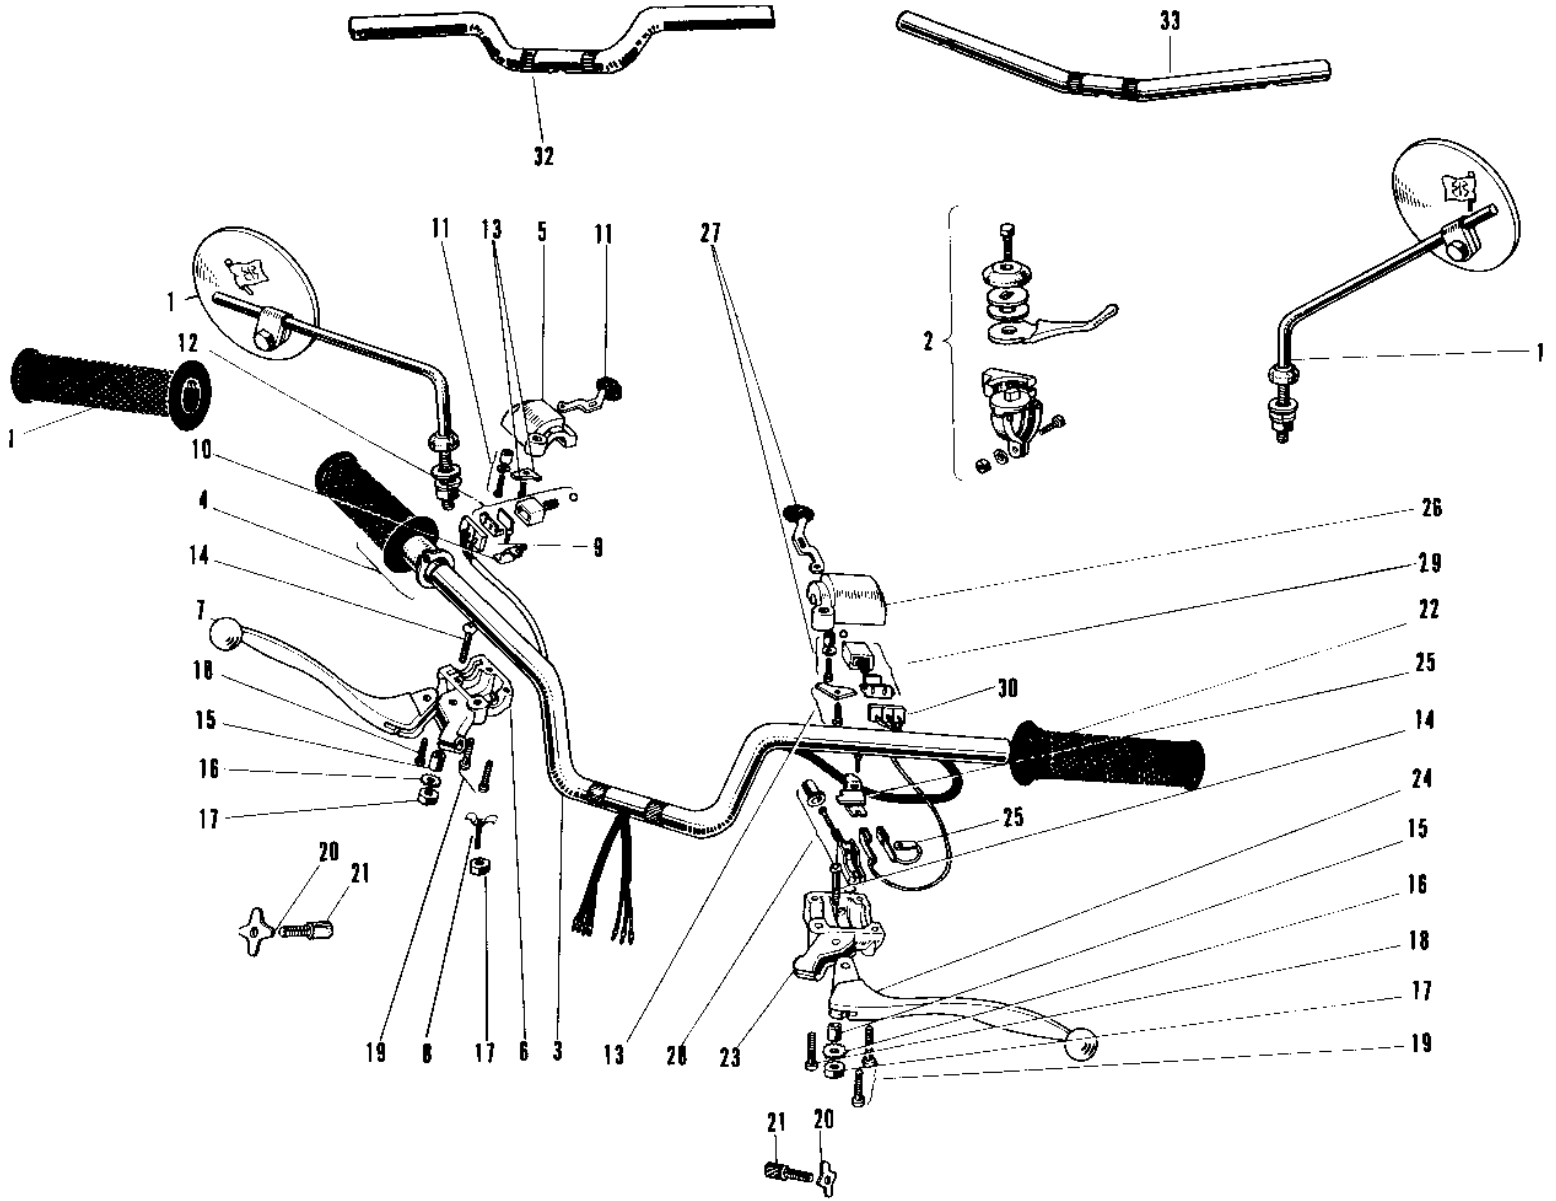

1969 Commander PARTS DIAGRAM

HANDLEBAR (W2SS/W2TT) (LATE PRODUCTION)

1969 Commander PARTS LIST

HANDLEBAR (W2SS/W2TT) (LATE PRODUCTION)

ITEM NAME	PART NUMBER	QUANTITY
REAR VIEW MIRROR (Ref # 1)	56001-005	2
LEVER ASSY-AIR SHUTT (Ref # 2)	46109-007	1
HANDLEBAR (Ref # 3)	46003-015	1
GRIP ASSY-R.H (Ref # 4~21)	46017-042	1
GRIP ASSY THROTTLE (Ref # 4)	46019-005	1
GRIP-ASSY,RH (Ref # 5)	46017-1071	1
CASE R.H SWITCH LOWER (Ref # 6)	46022-012	1
LEVER FRONT BRAKE (Ref # 7)	46058-004	1
SPRING THROTTLE GRIP (Ref # 8)	46024-001	1
SPRING THROTTLE GRIP (Ref # 8)	46024-002	1
WIRING HARNESS R.H SW (Ref # 9)	46032-010	1
HOLDER R.H SWITCH (Ref # 10)	46037-009	1
KNOB ASSY R.H SWITCH (Ref # 11)	46043-002	1
SLIDE BLOCK AY R.H SW (Ref # 12)	46045-004	1
HOLDER WIRING HARNESS (Ref # 13)	46085-012	2
BOLT HEX HEAD 5X20 (Ref # 14)	92007-018	2
BOLT HEX HEAD 5X20 (Ref # 14)	92007-020	2
COLLAR LEVER (Ref # 15)	46059-005	2
COLLAR LEVER (Ref # 15)	46059-011	2
WASHER LOCK 5MM (Ref # 16)	464H0500	2
NUT 5MM (Ref # 17)	312B0500	3
NUT 5MM (Ref # 17)	312B0500	3
SCREW PAN HEAD 5X18 (Ref # 18)	220B0518	2
SCREW PAN HEAD 5X18 (Ref # 18)	220B0518	2
SCREW PAN HEAD 5X20 (Ref # 19)	220B0520	4
SCREW PAN HEAD 5X20 (Ref # 19)	220B0520	4
NUT LOCK ADJUST SCREW (Ref # 20)	46056-001	2
SCREW CABLE ADJUST (Ref # 21)	46055-003	2
GRIP ASSY L.H (Ref # 14~29)	46074-040	1

1969 Commander PARTS LIST

HANDLEBAR (W2SS/W2TT) (LATE PRODUCTION)

ITEM NAME	PART NUMBER	QUANTITY
RUBBER L.H GRIP (Ref # 22)	46075-007	1
CASE L.H SWITCH LOWER (Ref # 23)	46077-008	1
LEVER-CLUTCH (Ref # 24)	46092-015	1
HOLDER L.H SWITCH (Ref # 25)	46085-008	1
CASE L.H SWITCH UPPER (Ref # 26)	46086-007	1
KNOB ASSY L.H SWITCH (Ref # 27)	46088-001	1
SWITCH ASSY LH BUTTON (Ref # 28)	46078-003	1
SLIDE BLOCK AY L.H SW (Ref # 29)	46089-002	1
WIRING HARNESS L.H SW (Ref # 30)	46082-011	1
RUBBER R.H GRIP (Ref # 31)	46061-009	1
UNAVAILABLE IN PRICE BOOK (Ref # 32)	46006-005	(1
UNAVAILABLE IN PRICE BOOK (Ref # 33)	46005-004	(1