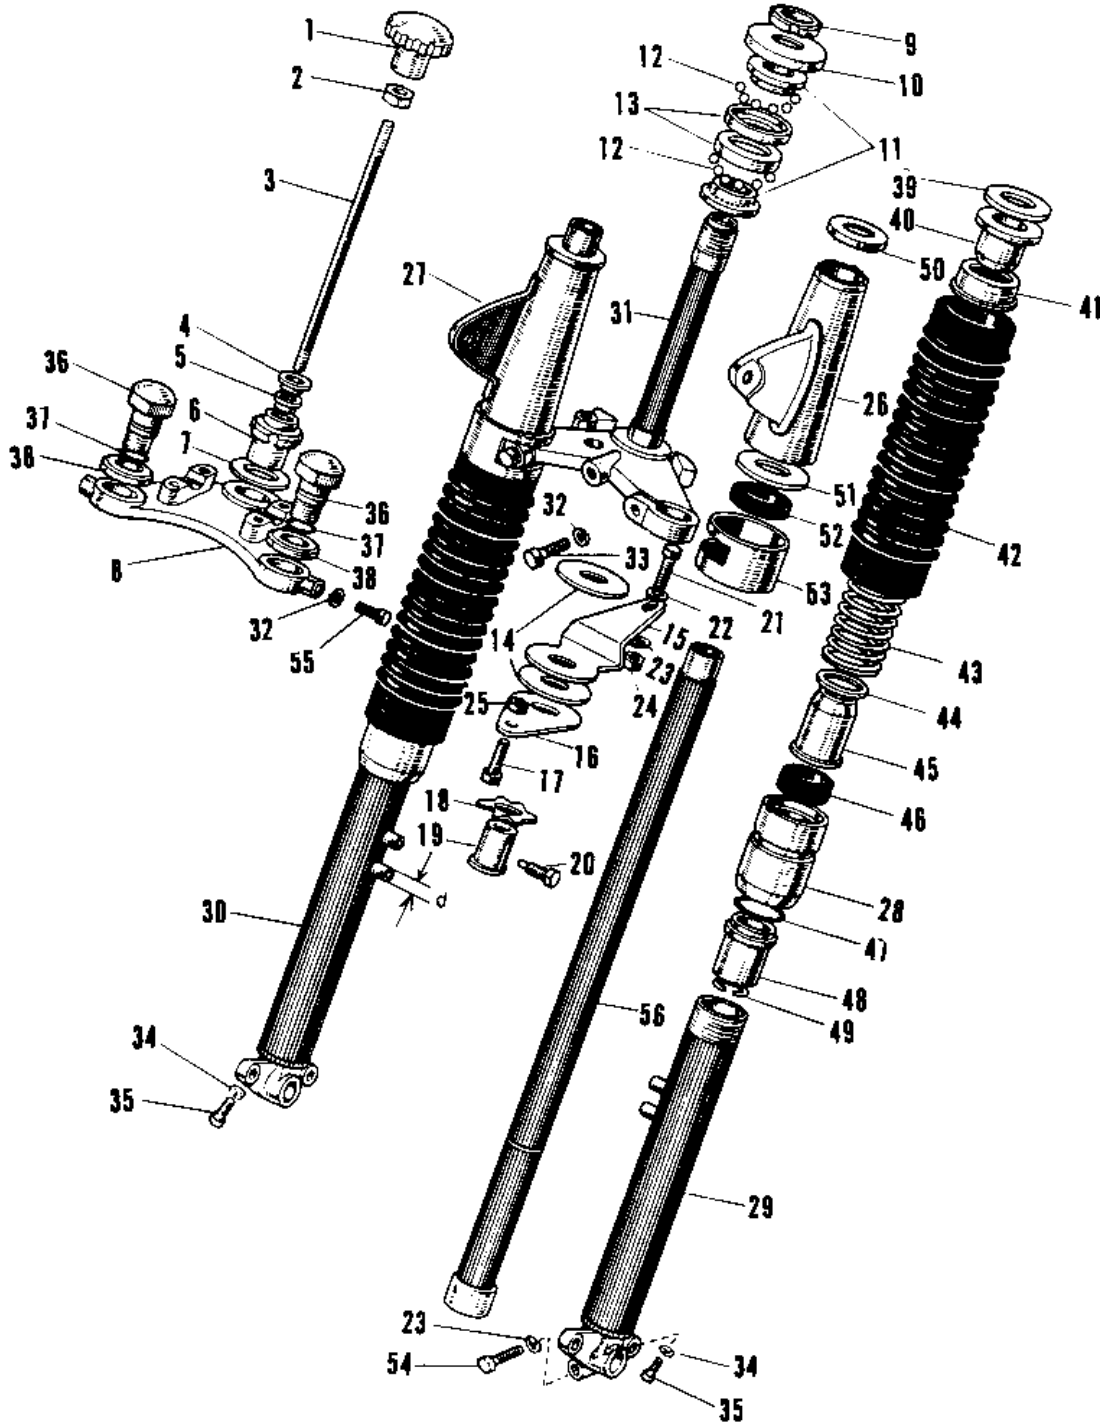

1968 W1SS PARTS DIAGRAM

FRONT FORK (W1/W1SS/W2SS) (-F/NO.6868)