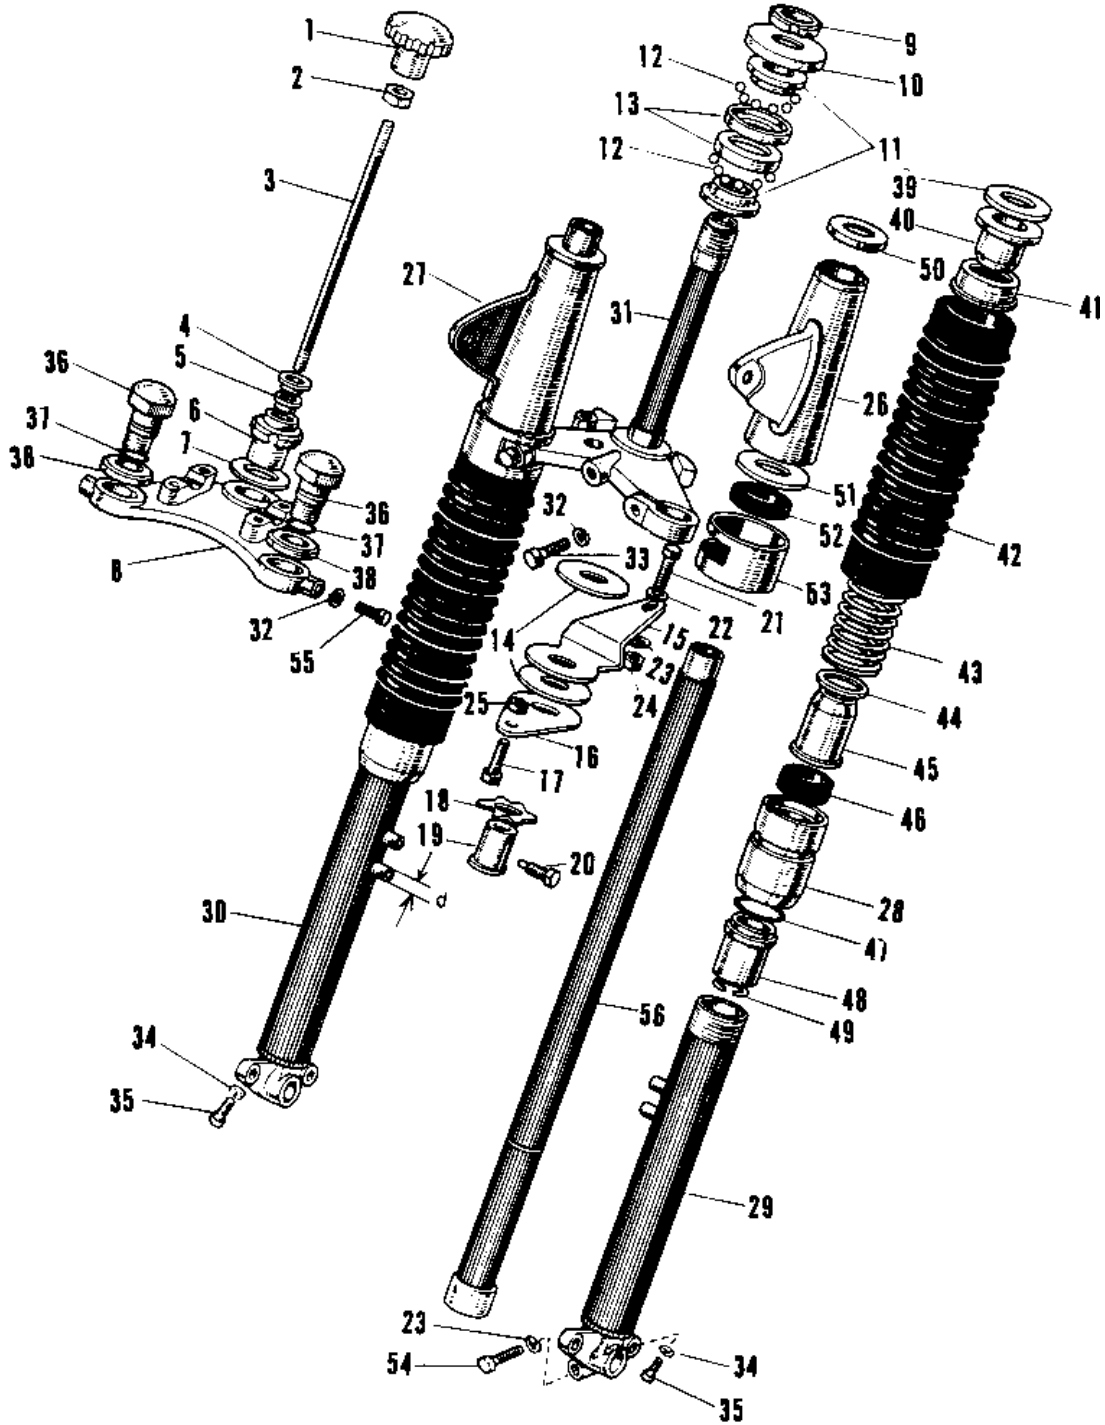

# 1969 Commander PARTS DIAGRAM

FRONT FORK (W1/W1SS/W2SS) (-F/NO.6868)

# 1969 Commander PARTS LIST

FRONT FORK (W1/W1SS/W2SS) (-F/NO.6868)

ITEM NAME	PART NUMBER	QUANTITY
COVER R.H FORK (Ref # 27)	44034-018	1
NUT FORK OUTER TUBE (Ref # 28)	44007-014	2
TUBE L.H OUTER (Ref # 29)	44005-018	(1
TUBE,LH,FORK OUTER (Ref # 29)	44005-019	1
TUBE,RH,FORK OUTER (Ref # 30)	44006-017	(1
TUBE,RH,FORK OUTER (Ref # 30)	44006-017	1
STEM-STEERING,BLACK (Ref # 31)	44037-018-10	1
WASHER SPRING 10MM (Ref # 32)	461F1000	4
BOLT,10X28 (Ref # 33)	113G1028	2
GASKET FORK DRAIN PLG (Ref # 34)	44045-002	2
SCREW PAN HEAD 4X8 (Ref # 35)	220B0408	2
SCREW PAN HEAD 4X8 (Ref # 35)	220B0408	2
BOLT FORK FIT (Ref # 36)	44041-025	2
'O' RING FORK FIT BLT (Ref # 37)	44046-013	2
WASHER FORK FIT BOLT (Ref # 38)	44043-028	2
WASHER FORK COVER (Ref # 39)	44032-002	2
GUIDE SPRING (Ref # 40)	44028-014	2
HOLDER FORK BOOT UPP (Ref # 41)	44035-002	2
DUST SHIELD FORK SPRG (Ref # 42)	44027-009	2
SPRING FORK (Ref # 43)	44026-017	2
WASHER FORK SPRG GUID (Ref # 44)	44029-008	2
DUST SHIELD FORK (Ref # 45)	44010-013	2
OIL SEAL,FORK (Ref # 46)	44009-020	2
'O' RING INNER TUBE (Ref # 47)	44046-014	2
GUIDE FORK INNER TUBE (Ref # 48)	44015-010	2
CIRCLIP INN TUBE GUID (Ref # 49)	44044-007	2
CAP FORK COVER (Ref # 50)	44032-004	2
WASHER FORK COVER (Ref # 51)	44032-003	2
GASKET FORK COVER (Ref # 52)	44045-026	2