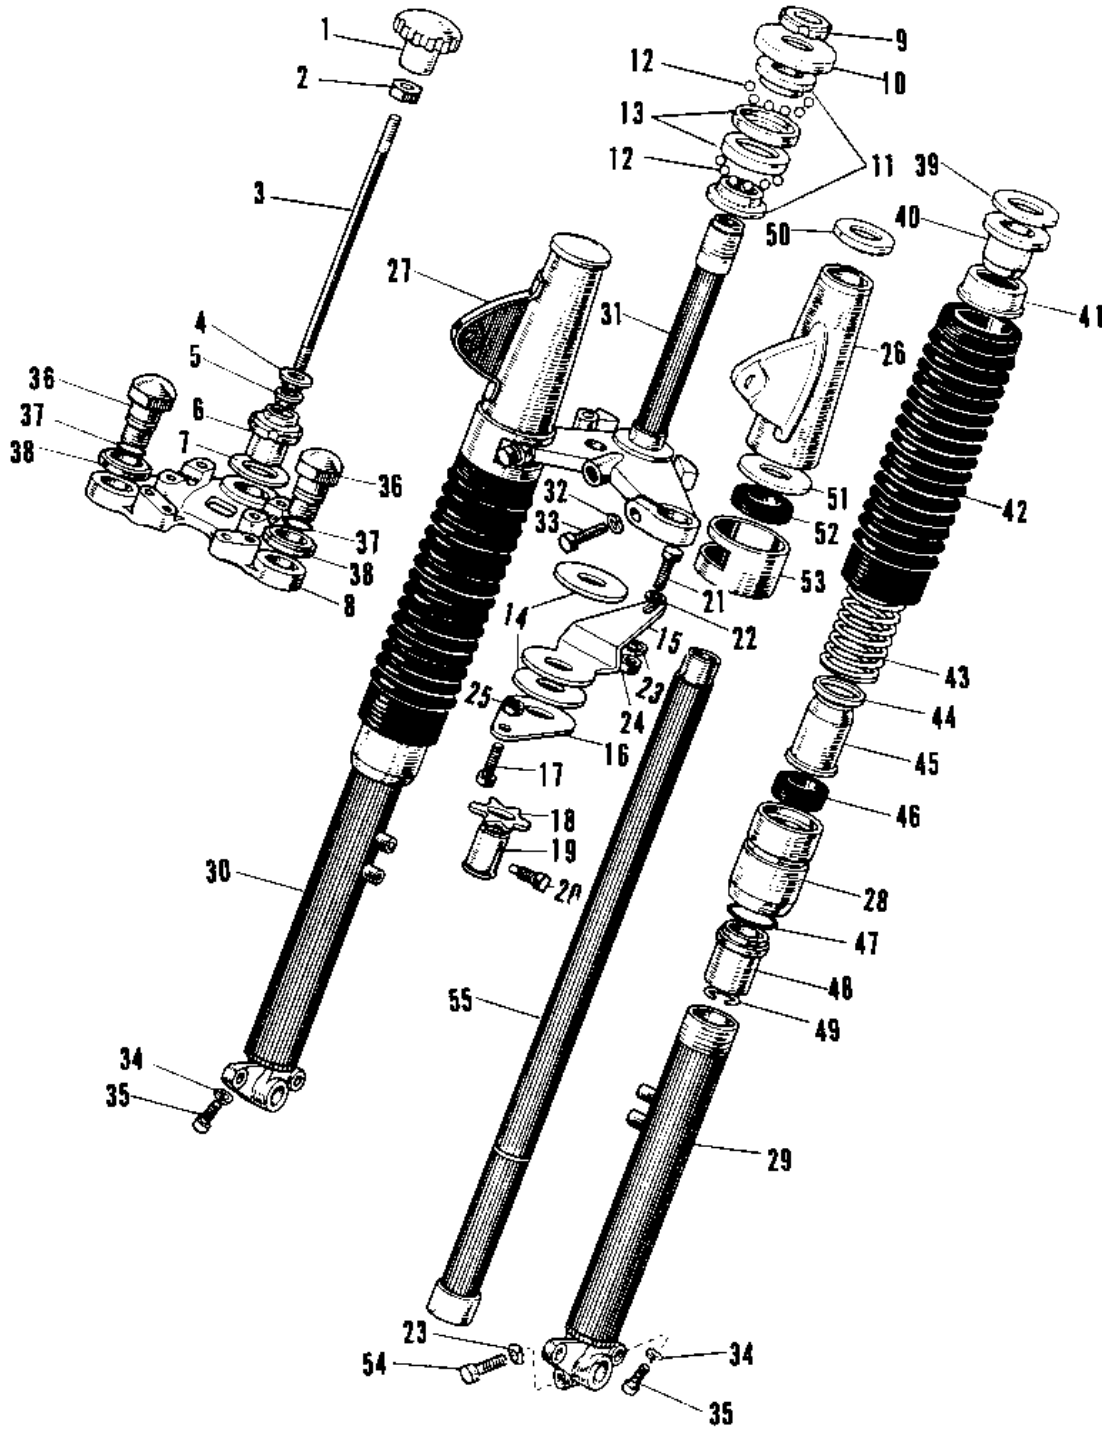

1968 W1SS PARTS DIAGRAM

FRONT FORK (W2TT) (-F/NO.6868)