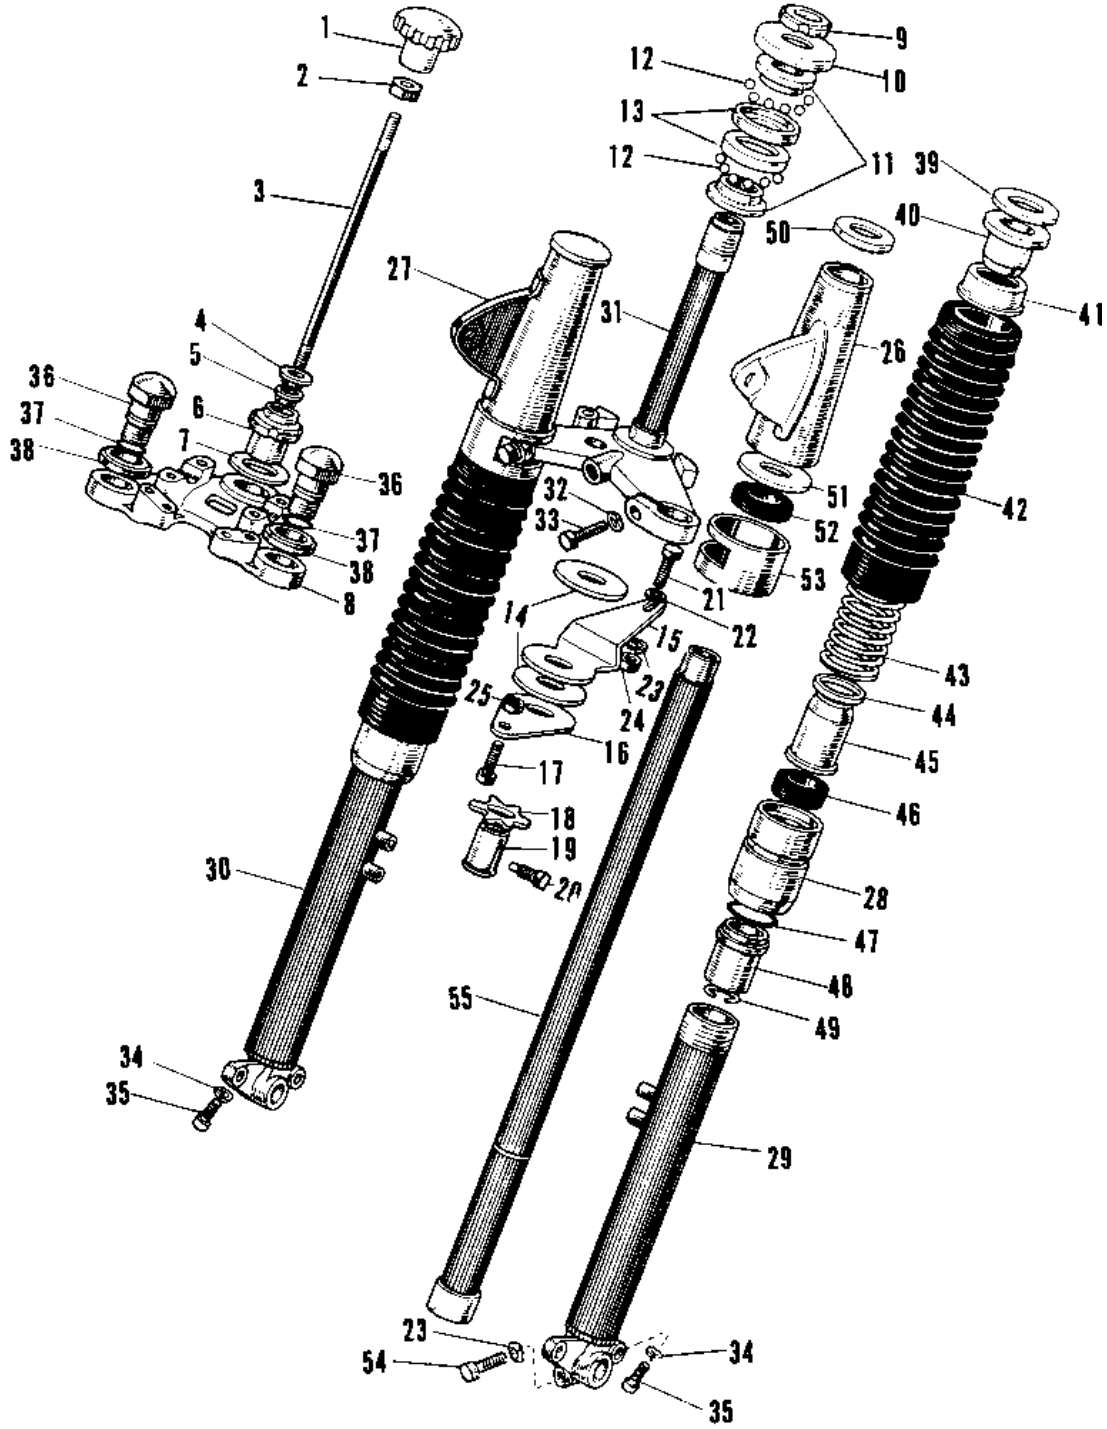

1969 Commander PARTS DIAGRAM

FRONT FORK (W2TT) (-F/NO.6868)