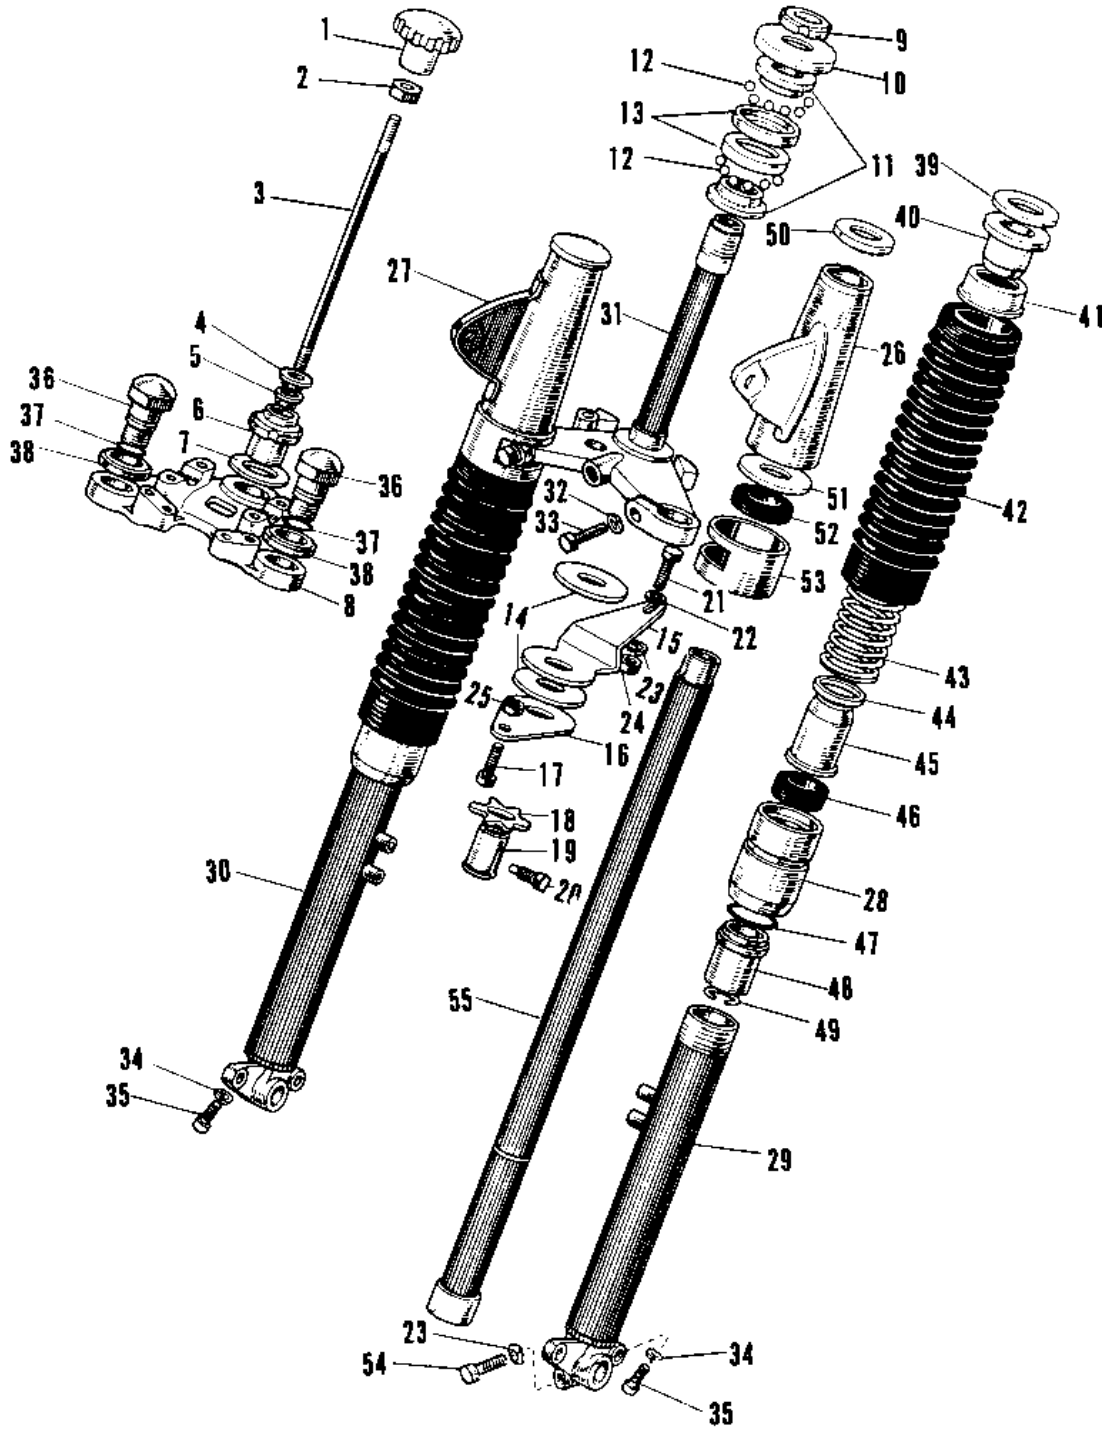

# 1968 Commander PARTS DIAGRAM

FRONT FORK (W2TT) (-F/NO.6868)

# 1968 Commander PARTS LIST

FRONT FORK (W2TT) (-F/NO.6868)

ITEM NAME	PART NUMBER	QUANTITY
NUT FORK OUTER TUBE (Ref # 28)	44007-014	2
TUBE,LH,FORK OUTER (Ref # 29)	44005-019	1
TUBE,RH,FORK OUTER (Ref # 30)	44006-017	1
STEM-STEERING,BLACK (Ref # 31)	44037-018-10	1
WASHER SPRING 10MM (Ref # 32)	461F1000	2
BOLT,10X28 (Ref # 33)	113G1028	2
GASKET FORK DRAIN PLG (Ref # 34)	44045-002	2
SCREW PAN HEAD 4X8 (Ref # 35)	220B0408	2
SCREW PAN HEAD 4X8 (Ref # 35)	220B0408	2
BOLT FORK FIT (Ref # 36)	44041-025	2
'O' RING FORK FIT BLT (Ref # 37)	44046-013	2
WASHER FORK FIT BOLT (Ref # 38)	44043-028	2
WASHER FORK COVER (Ref # 39)	44032-002	2
GUIDE SPRING (Ref # 40)	44028-014	2
HOLDER FORK BOOT UPP (Ref # 41)	44035-002	2
DUST SHIELD FORK SPRG (Ref # 42)	44027-009	2
SPRING FORK (Ref # 43)	44026-017	2
WASHER FORK SPRG GUID (Ref # 44)	44029-008	2
DUST SHIELD FORK (Ref # 45)	44010-013	2
OIL SEAL,FORK (Ref # 46)	44009-020	2
'O' RING INNER TUBE (Ref # 47)	44046-014	2
GUIDE FORK INNER TUBE (Ref # 48)	44015-010	2
CIRCLIP INN TUBE GUID (Ref # 49)	44044-007	2
CAP FORK COVER (Ref # 50)	44032-004	2
WASHER FORK COVER (Ref # 51)	44032-003	2
GASKET FORK COVER (Ref # 52)	44045-026	2
GUIDE FORK COVER (Ref # 53)	44030-007	2
BOLT FRNT AXLE PINCH (Ref # 54)	44041-017	1
TUBE FORK INNER (Ref # 55)	44013-014	2