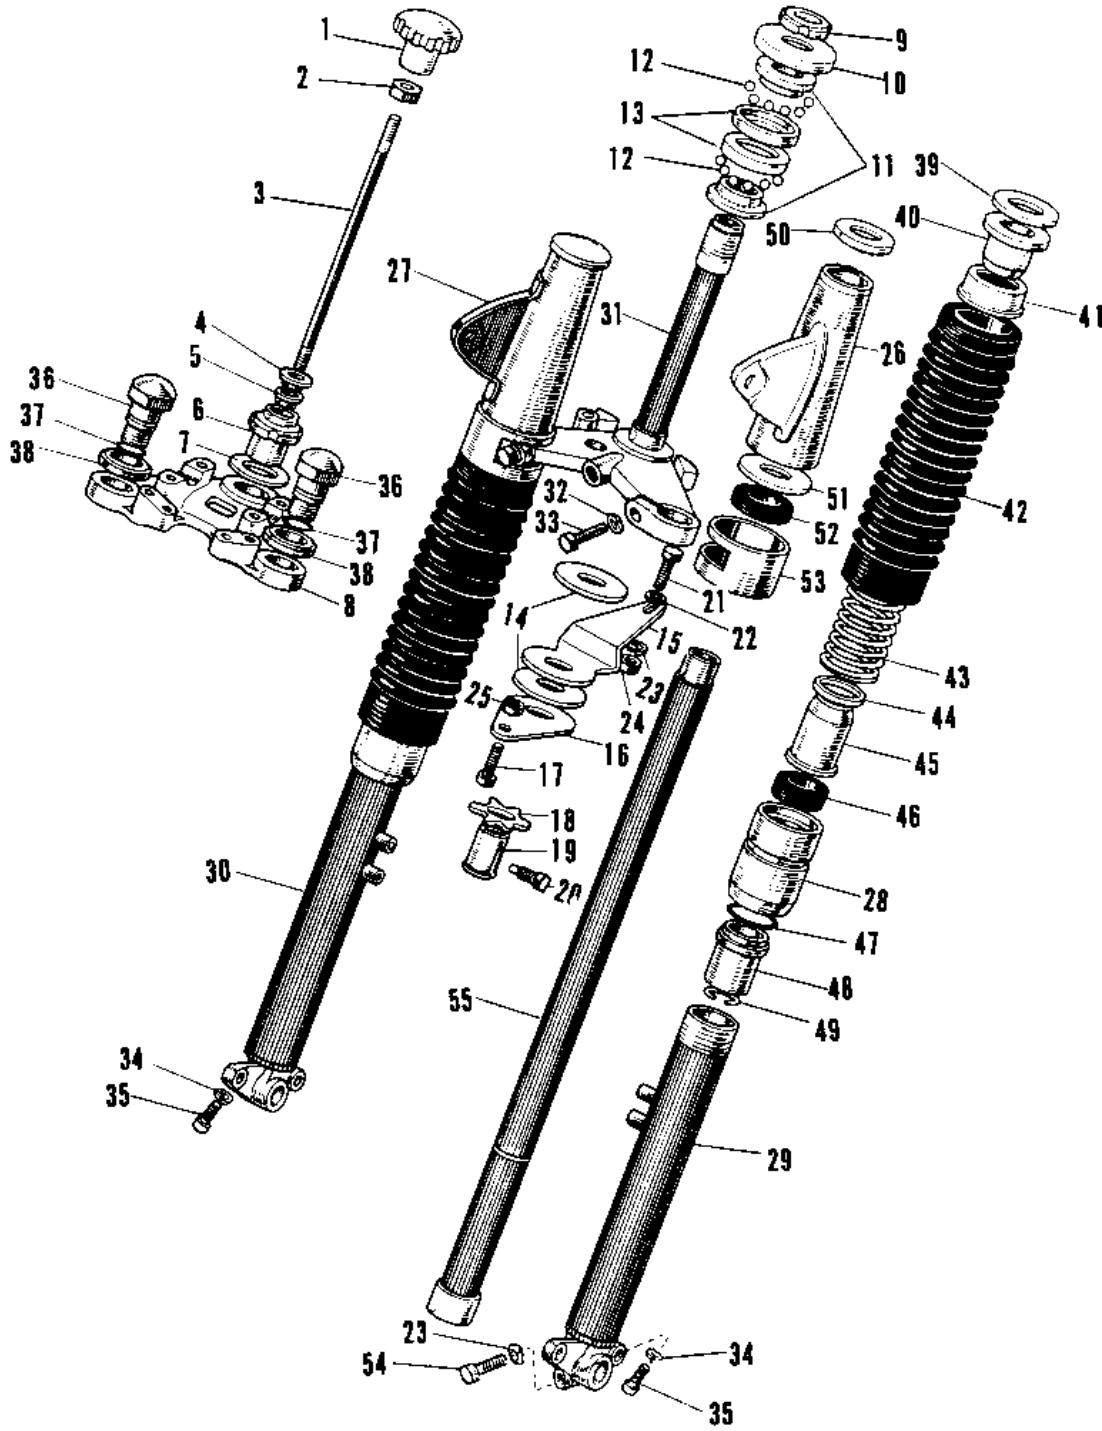

1969 Commander PARTS DIAGRAM

FRONT FORK (W2TT) (-F/NO.6868)