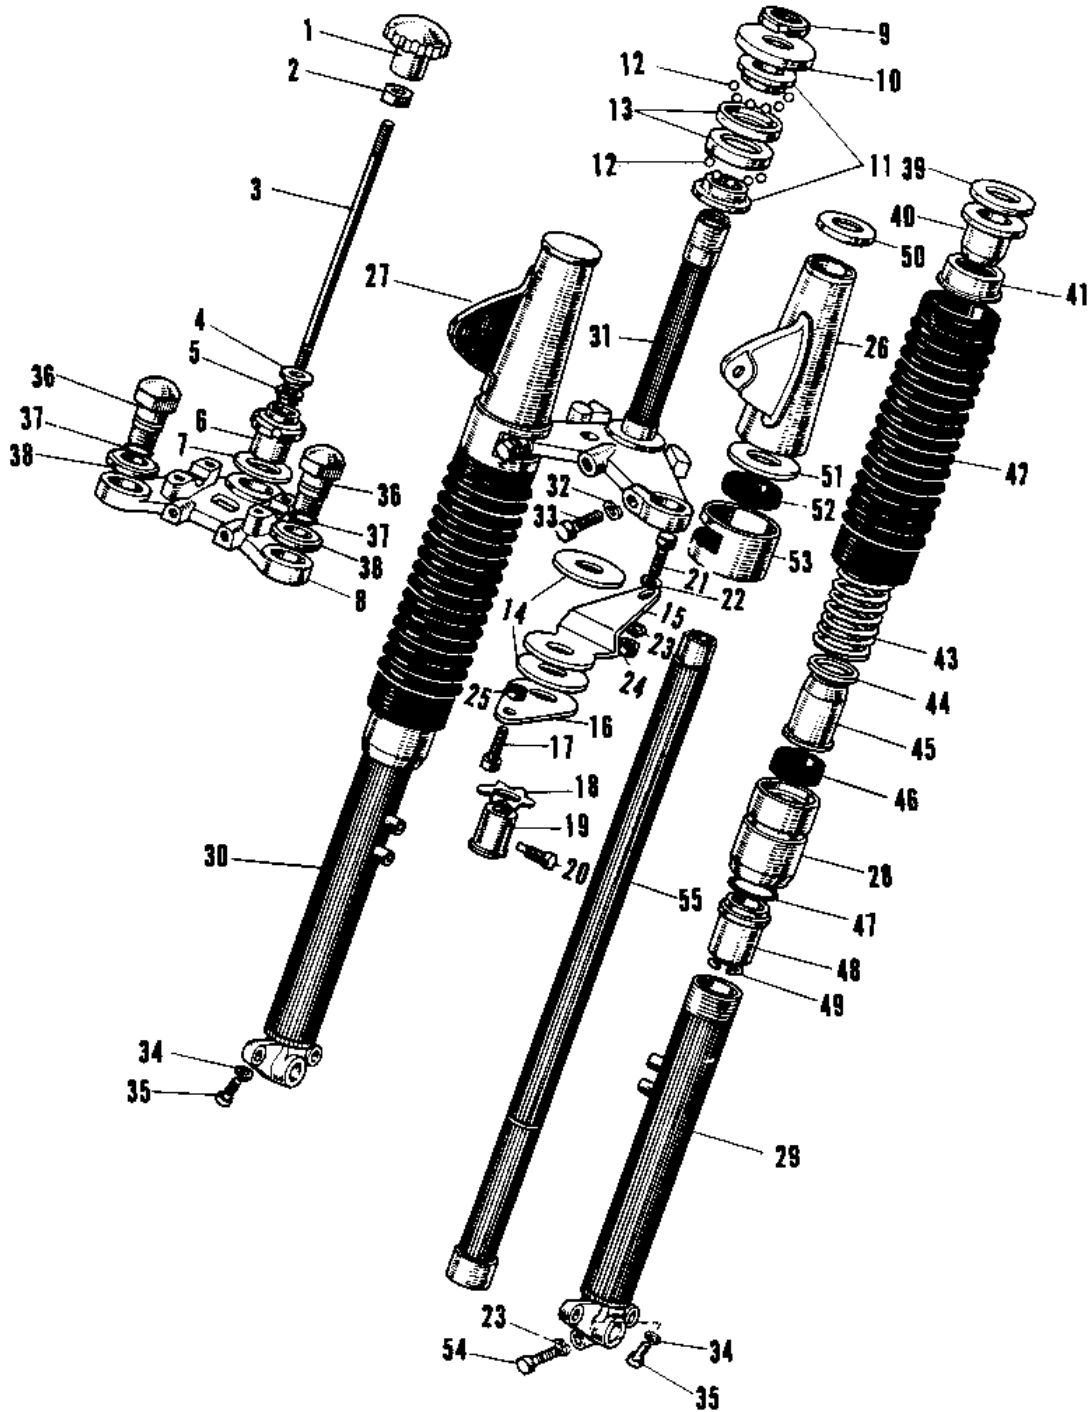

# 1966 W1 PARTS DIAGRAM

FRONT FORK (W1SS/W2SS/W2TT) (F/NO.6869-)

# 1966 W1 PARTS LIST

FRONT FORK (W1SS/W2SS/W2TT) (F/NO.6869-)

ITEM NAME	PART NUMBER	QUANTITY
NUT FORK OUTER TUBE (Ref # 28)	44007-014	2
TUBE,LH,FORK OUTER (Ref # 29)	44005-019	1
TUBE,RH,FORK OUTER (Ref # 30)	44006-017	1
STEM-STEERING,BLACK (Ref # 31)	44037-018-10	1
WASHER SPRING 10MM (Ref # 32)	461F1000	2
BOLT,10X28 (Ref # 33)	113G1028	2
GASKET FORK DRAIN PLG (Ref # 34)	44045-002	2
SCREW PAN HEAD 4X8 (Ref # 35)	220B0408	2
SCREW PAN HEAD 4X8 (Ref # 35)	220B0408	2
BOLT FORK FIT (Ref # 36)	44041-025	2
'O' RING FORK FIT BLT (Ref # 37)	44046-013	2
WASHER FORK FIT BOLT (Ref # 38)	44043-028	2
WASHER FORK COVER (Ref # 39)	44032-002	2
GUIDE SPRING (Ref # 40)	44028-014	2
HOLDER FORK BOOT UPP (Ref # 41)	44035-002	2
DUST SHIELD FORK SPRG (Ref # 42)	44027-009	2
SPRING FORK (Ref # 43)	44026-017	2
WASHER FORK SPRG GUID (Ref # 44)	44029-008	2
DUST SHIELD FORK (Ref # 45)	44010-013	2
OIL SEAL,FORK (Ref # 46)	44009-020	2
'O' RING INNER TUBE (Ref # 47)	44046-014	2
GUIDE FORK INNER TUBE (Ref # 48)	44015-010	2
CIRCLIP INN TUBE GUID (Ref # 49)	44044-007	2
CAP FORK COVER (Ref # 50)	44032-004	2
WASHER FORK COVER (Ref # 51)	44032-003	2
GASKET FORK COVER (Ref # 52)	44045-026	2
GUIDE FORK COVER (Ref # 53)	44030-007	2
BOLT FRNT AXLE PINCH (Ref # 54)	44041-017	1
TUBE FORK INNER (Ref # 55)	44013-014	2