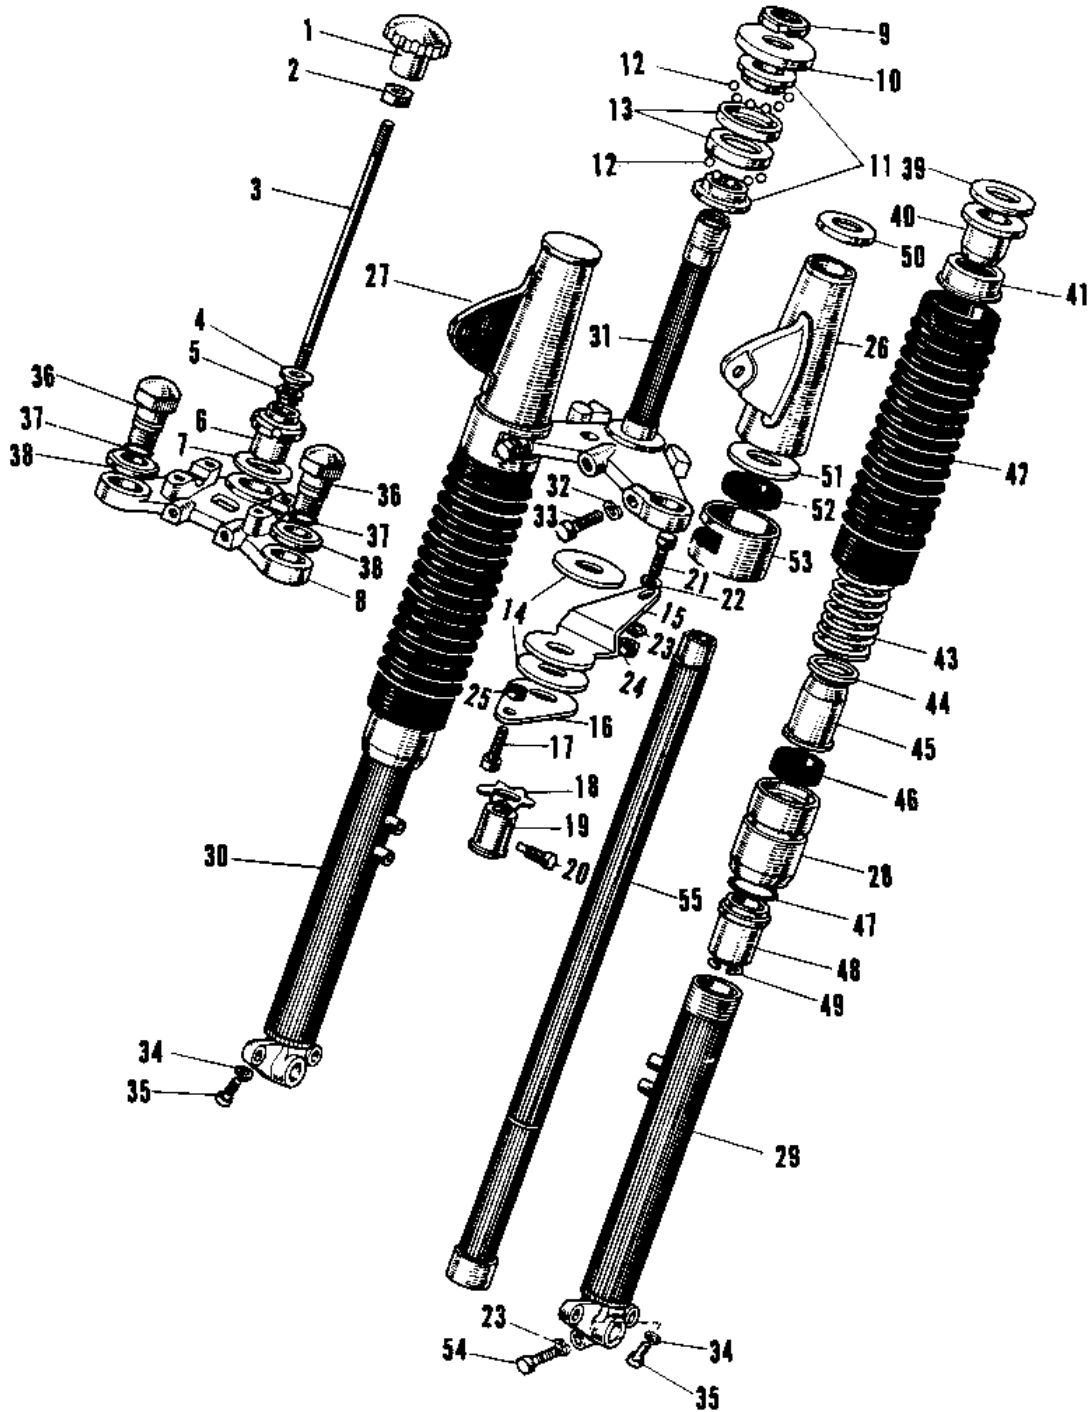

1968 W1SS PARTS DIAGRAM

FRONT FORK (W1SS/W2SS/W2TT) (F/NO.6869-)