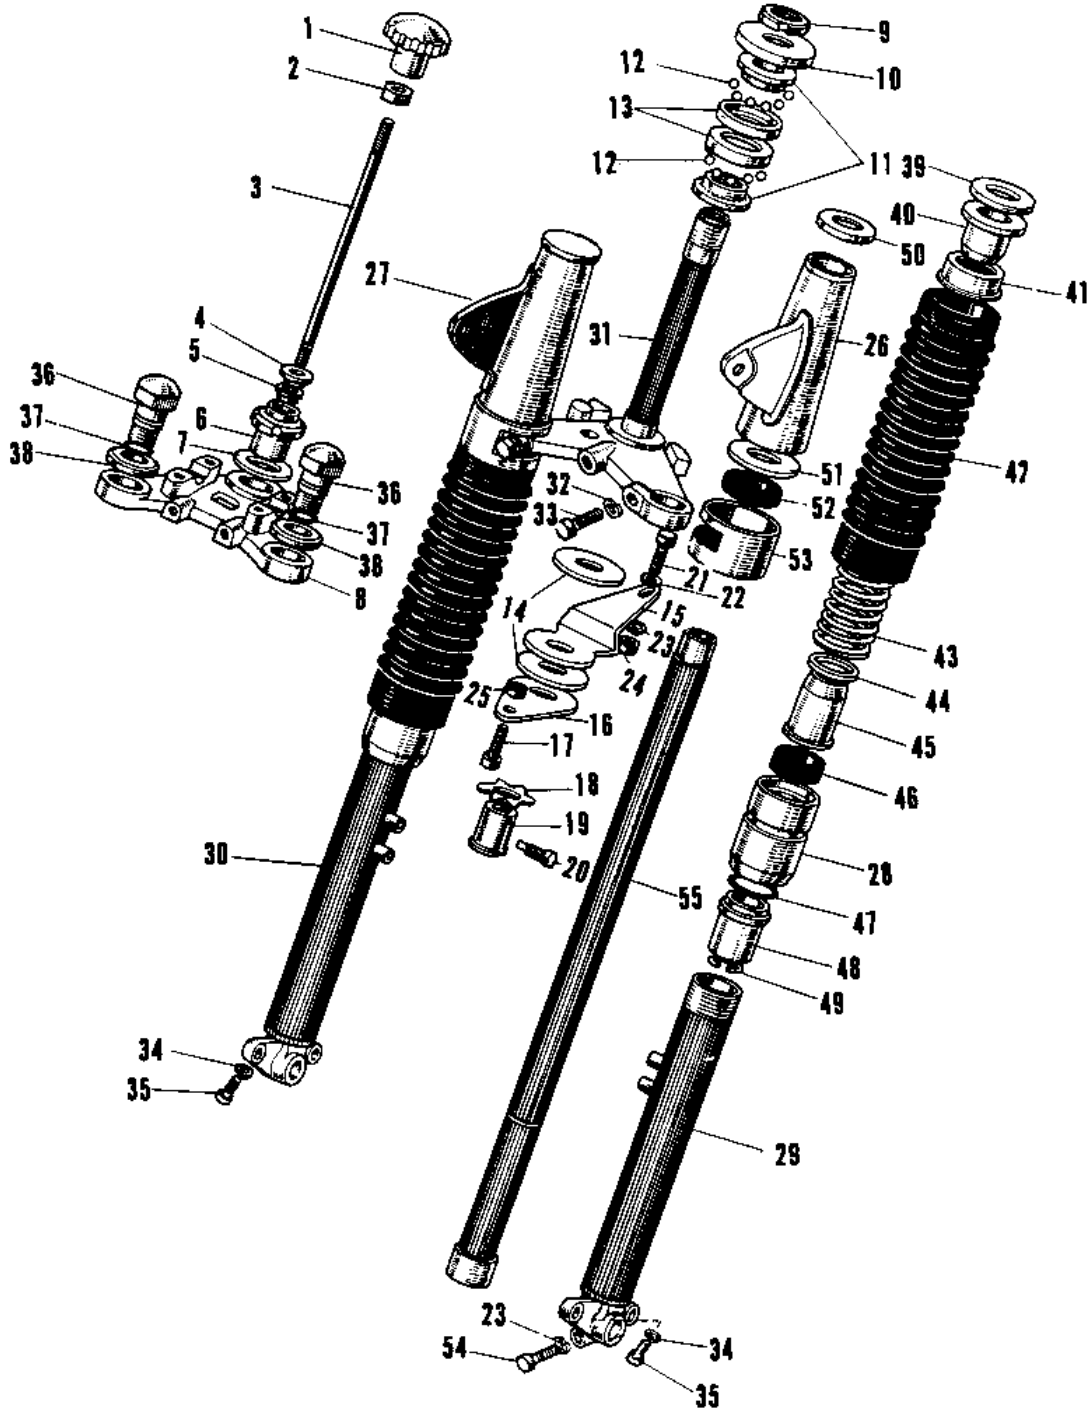

1968 W1SS PARTS DIAGRAM

FRONT FORK (W1SS/W2SS/W2TT) (F/NO.6869-)