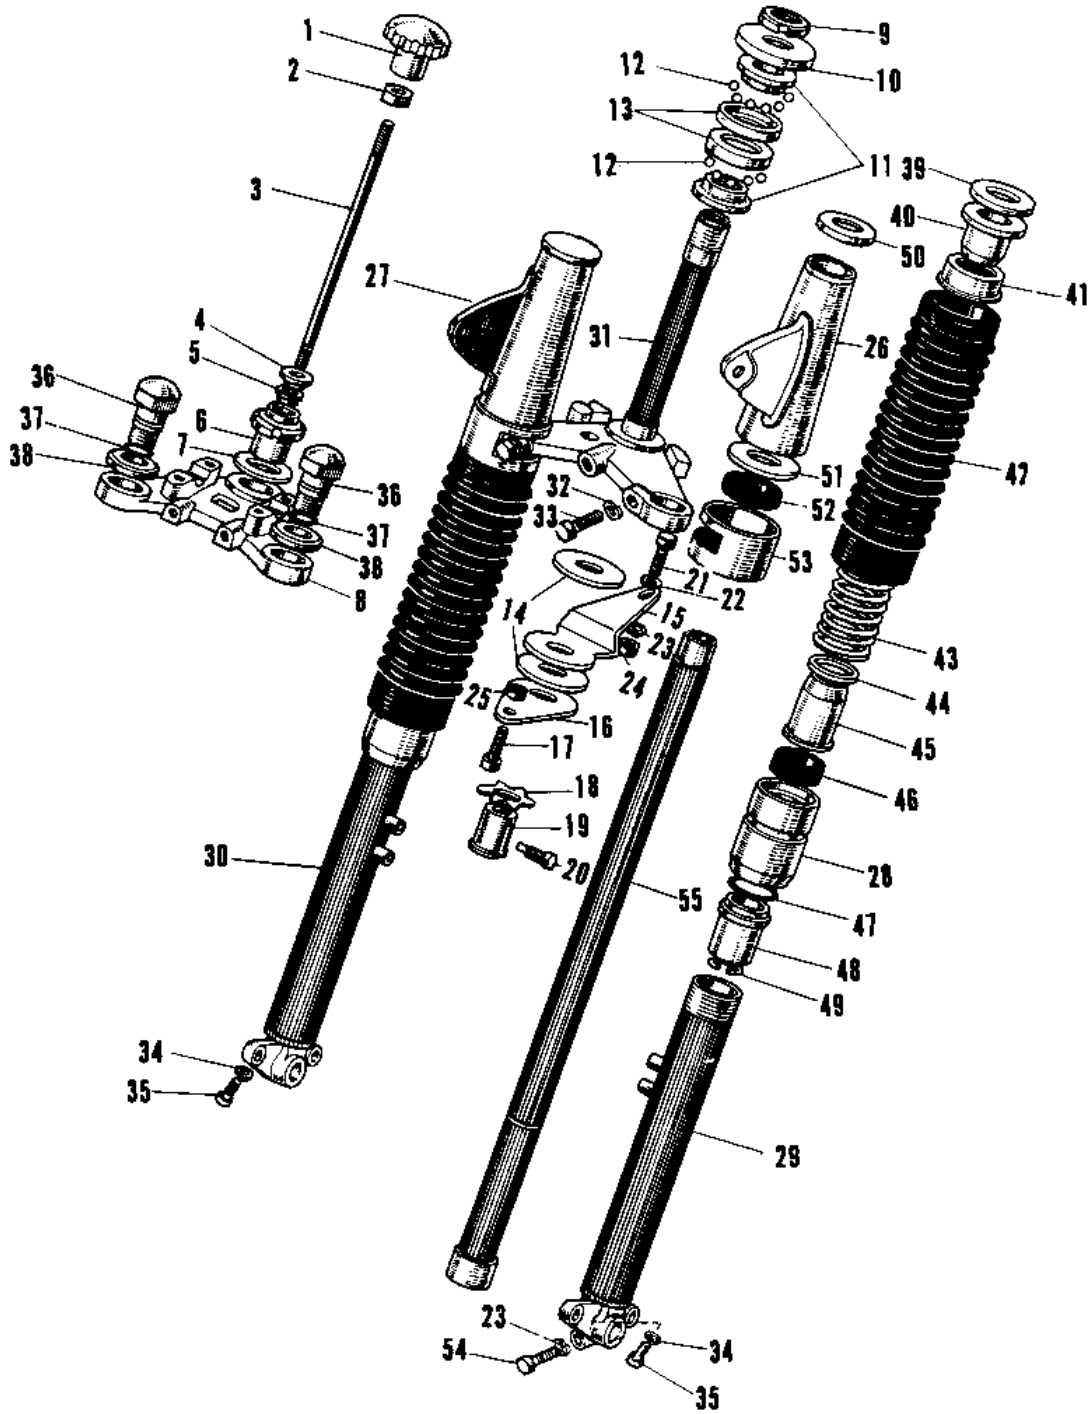

# 1968 W1SS PARTS DIAGRAM

FRONT FORK (W1SS/W2SS/W2TT) (F/NO.6869-)

# 1968 W1SS PARTS LIST

FRONT FORK (W1SS/W2SS/W2TT) (F/NO.6869-)

ITEM NAME	PART NUMBER	QUANTITY
NUT FORK OUTER TUBE (Ref # 28)	44007-014	2
TUBE,LH,FORK OUTER (Ref # 29)	44005-019	1
TUBE,RH,FORK OUTER (Ref # 30)	44006-017	1
STEM-STEERING,BLACK (Ref # 31)	44037-018-10	1
WASHER SPRING 10MM (Ref # 32)	461F1000	2
BOLT,10X28 (Ref # 33)	113G1028	2
GASKET FORK DRAIN PLG (Ref # 34)	44045-002	2
SCREW PAN HEAD 4X8 (Ref # 35)	220B0408	2
SCREW PAN HEAD 4X8 (Ref # 35)	220B0408	2
BOLT FORK FIT (Ref # 36)	44041-025	2
'O' RING FORK FIT BLT (Ref # 37)	44046-013	2
WASHER FORK FIT BOLT (Ref # 38)	44043-028	2
WASHER FORK COVER (Ref # 39)	44032-002	2
GUIDE SPRING (Ref # 40)	44028-014	2
HOLDER FORK BOOT UPP (Ref # 41)	44035-002	2
DUST SHIELD FORK SPRG (Ref # 42)	44027-009	2
SPRING FORK (Ref # 43)	44026-017	2
WASHER FORK SPRG GUID (Ref # 44)	44029-008	2
DUST SHIELD FORK (Ref # 45)	44010-013	2
OIL SEAL,FORK (Ref # 46)	44009-020	2
'O' RING INNER TUBE (Ref # 47)	44046-014	2
GUIDE FORK INNER TUBE (Ref # 48)	44015-010	2
CIRCLIP INN TUBE GUID (Ref # 49)	44044-007	2
CAP FORK COVER (Ref # 50)	44032-004	2
WASHER FORK COVER (Ref # 51)	44032-003	2
GASKET FORK COVER (Ref # 52)	44045-026	2
GUIDE FORK COVER (Ref # 53)	44030-007	2
BOLT FRNT AXLE PINCH (Ref # 54)	44041-017	1
TUBE FORK INNER (Ref # 55)	44013-014	2