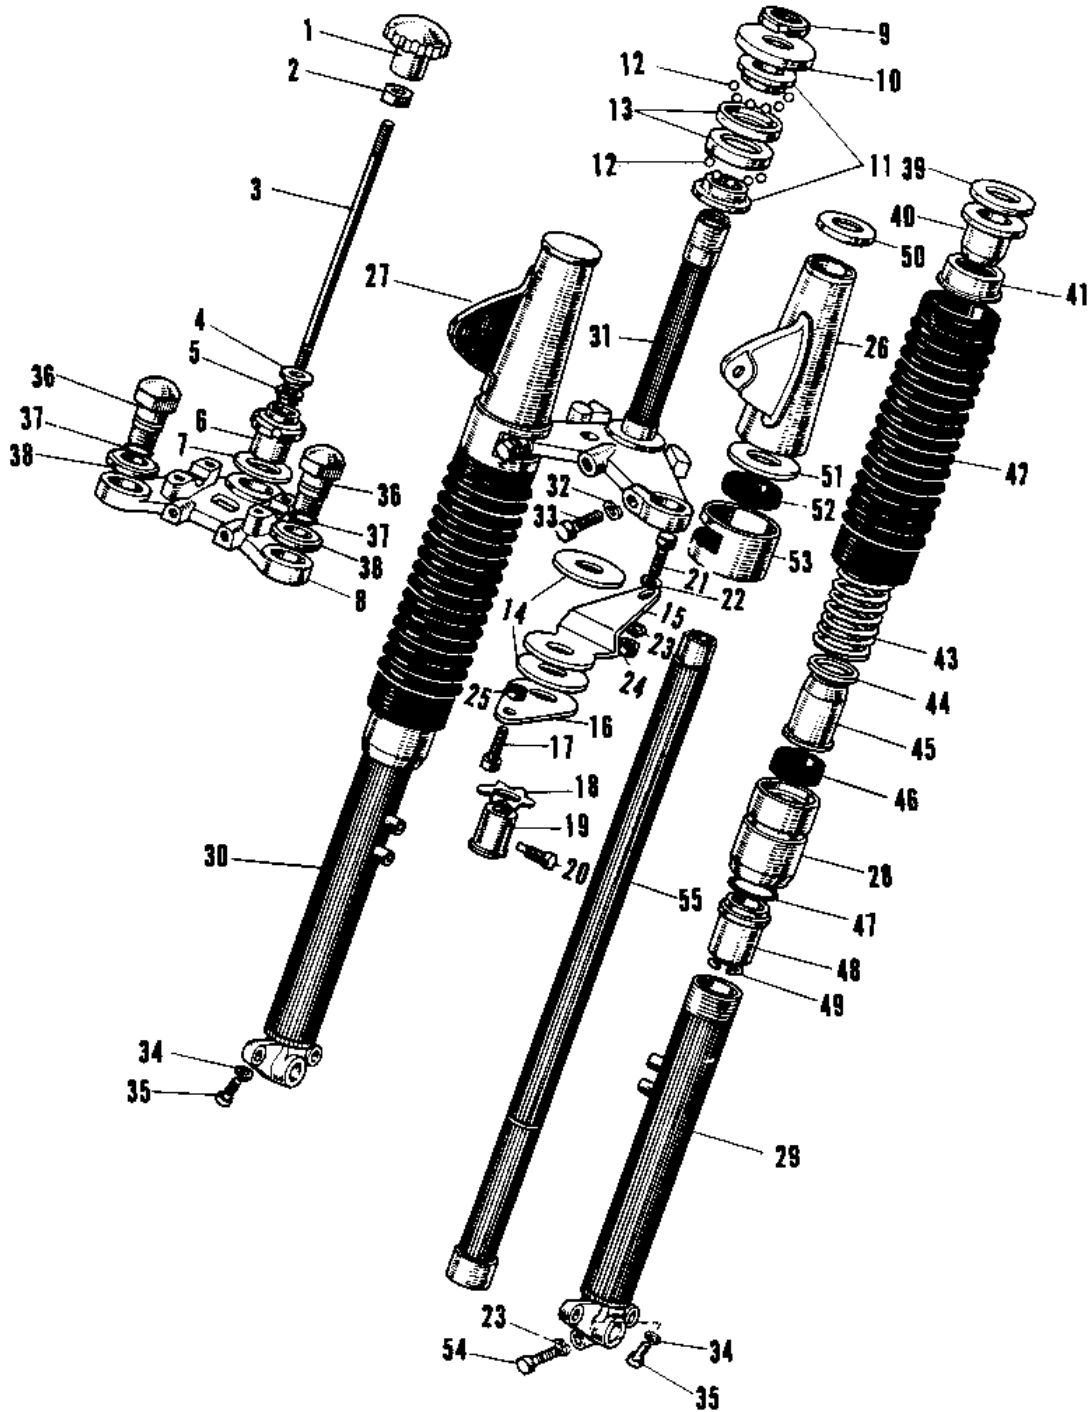

1969 Commander PARTS DIAGRAM

FRONT FORK (W1SS/W2SS/W2TT) (F/NO.6869-)