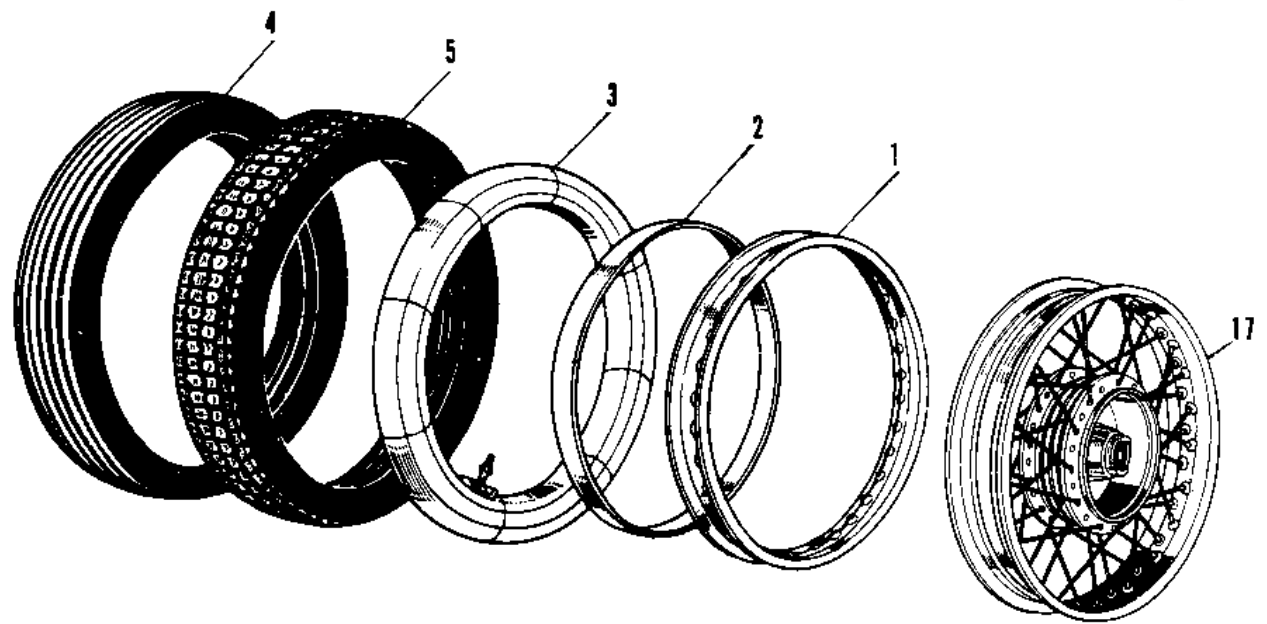

1966 W1 PARTS DIAGRAM

WHEELS/TIRES

1966 W1 PARTS LIST

WHEELS/TIRES

ITEM NAME	PART NUMBER	QUANTITY
UNAVAILABLE IN PRICE BOOK (Ref # 1)	41025-025	
RIM,1.85BX18W (Ref # 1)	41025-053	
BAND,RIM,4.00/5.10-18 (Ref # 2)	41023-1006	
TUBE 300/325/360-18 (Ref # 3)	41022-028	
UNAVAILABLE IN PRICE BOOK (Ref # 4)	41013-008	
RIM,1.85BX18W (Ref # 6)	41025-053	
BAND,RIM,4.00/5.10-18 (Ref # 7)	41023-1006	
TUBE 300/325/360-18 (Ref # 8)	41022-028	
UNAVAILABLE IN PRICE BOOK (Ref # 9)	41021-002	
SPOKE-ASY,FR INNER (Ref # 10)	41027-013	
SPOKE-ASY,FR OUTER (Ref # 11)	41028-014	
SPOKE ASSY REAR INNER (Ref # 12)	41027-012	20
SPOKE-ASY,RR OUTER (Ref # 13)	41028-046	20