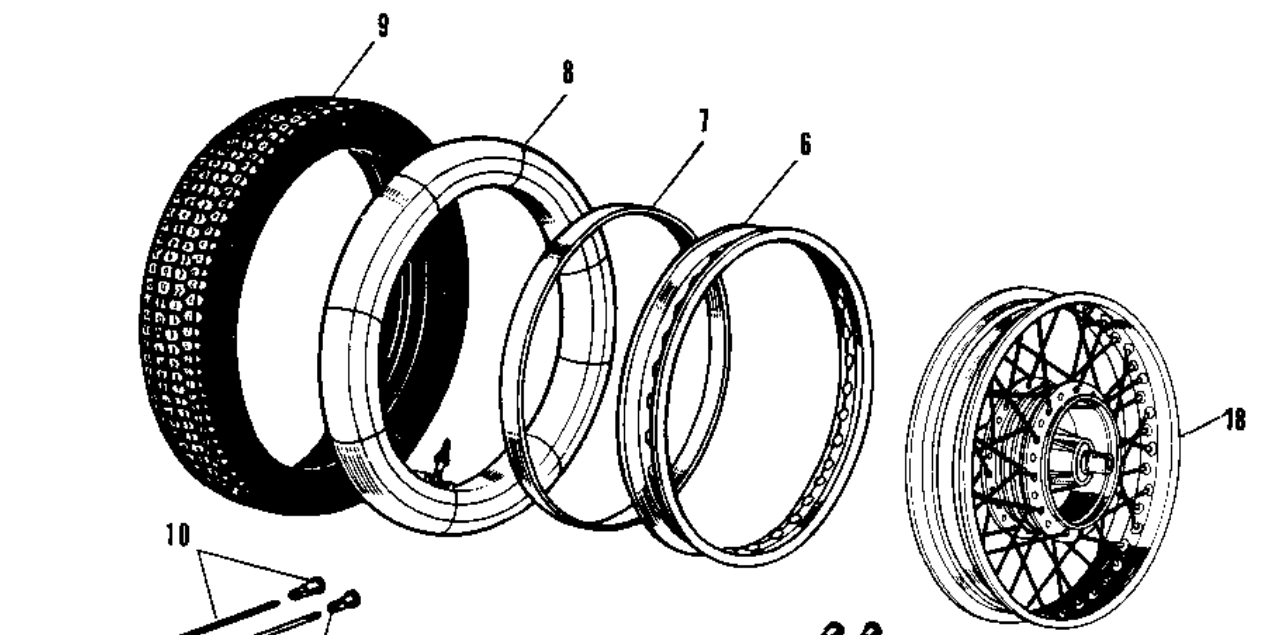

1966 W1 PARTS DIAGRAM

WHEELS/TIRES

1966 W1 PARTS LIST

WHEELS/TIRES

ITEM NAME	PART NUMBER	QUANTITY
UNAVAILABLE IN PRICE BOOK (Ref # 1)	41025-025	
RIM,1.85BX18W (Ref # 1)	41025-053	
BAND,RIM,4.00/5.10-18 (Ref # 2)	41023-1006	
TUBE 300/325/360-18 (Ref # 3)	41022-028	
UNAVAILABLE IN PRICE BOOK (Ref # 4)	41013-008	
RIM,1.85BX18W (Ref # 6)	41025-053	
BAND,RIM,4.00/5.10-18 (Ref # 7)	41023-1006	
TUBE 300/325/360-18 (Ref # 8)	41022-028	
UNAVAILABLE IN PRICE BOOK (Ref # 9)	41021-002	
SPOKE-ASY,FR INNER (Ref # 10)	41027-013	
SPOKE-ASY,FR OUTER (Ref # 11)	41028-014	
SPOKE ASSY REAR INNER (Ref # 12)	41027-012	20
SPOKE-ASY,RR OUTER (Ref # 13)	41028-046	20