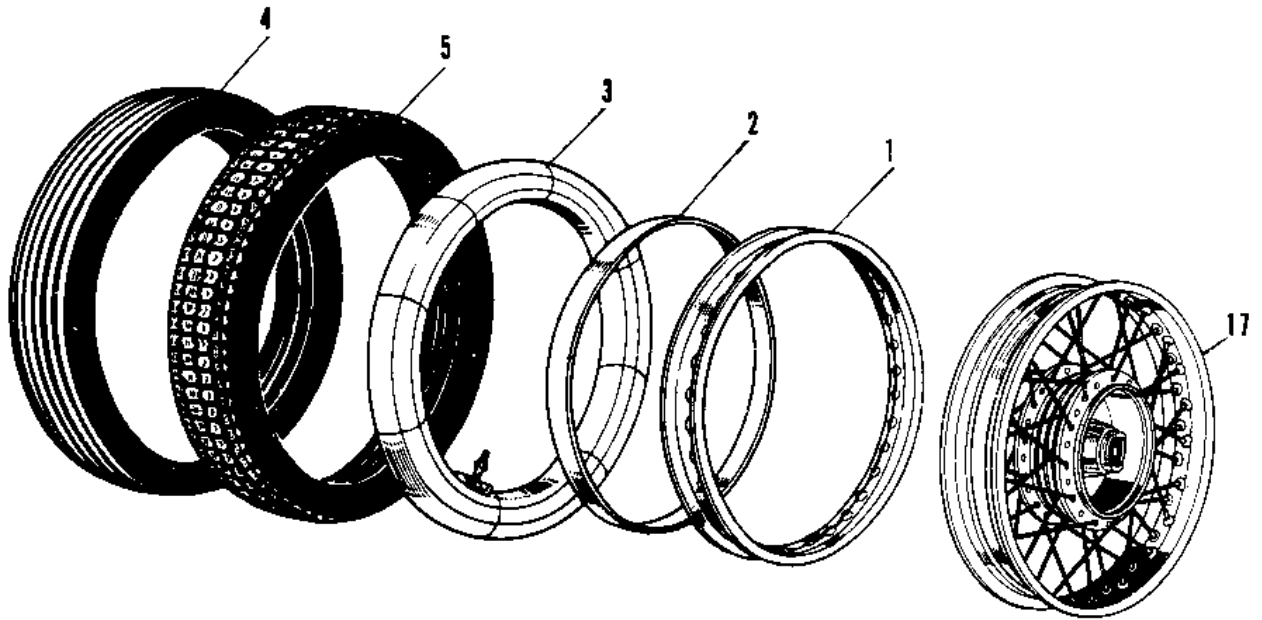

1967 W1 PARTS DIAGRAM

WHEELS/TIRES

1967 W1 PARTS LIST

WHEELS/TIRES

ITEM NAME	PART NUMBER	QUANTITY
RIM 1.85BX19W (Ref # 1)	41025-056	1
BAND RIM (Ref # 2)	41023-015	1
*** N.L.A.*** (Canada) (Ref # 3)	41022-030	1
UNAVAILABLE IN PRICE BOOK (Ref # 5)	41014-017	1
RIM 2.15BX18W (Ref # 6)	41025-057	1
BAND,RIM,4.00/5.10-18 (Ref # 7)	41023-1006	1
TUBE 350/375/410-18 (Ref # 8)	41022-031	1
UNAVAILABLE IN PRICE BOOK (Ref # 9)	41014-016	1
SPOKE-ASY,FR INNER (Ref # 10)	41027-044	20
SPOKE-ASY,FR OUTER (Ref # 11)	41028-043	20
SPOKE ASSY REAR INNER (Ref # 12)	41027-012	20
SPOKE-ASY,RR OUTER (Ref # 13)	41028-046	20
UNAVAILABLE IN PRICE BOOK (Ref # 17)	41074-012	1
WHEEL ASSY REAR (Ref # 18)	42048-010	1