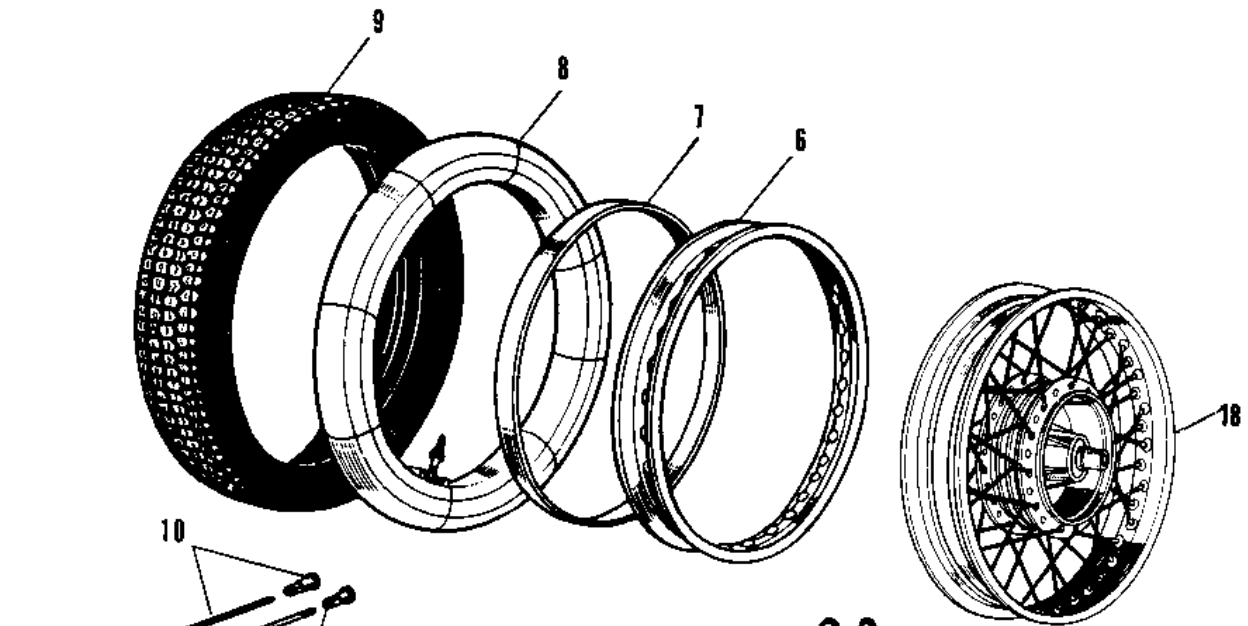

1967 W1 PARTS DIAGRAM

WHEELS/TIRES

1967 W1 PARTS LIST

WHEELS/TIRES

ITEM NAME	PART NUMBER	QUANTITY
RIM 1.85BX19W (Ref # 1)	41025-056	1
BAND RIM (Ref # 2)	41023-015	1
*** N.L.A.*** (Canada) (Ref # 3)	41022-030	1
UNAVAILABLE IN PRICE BOOK (Ref # 5)	41014-017	1
RIM 2.15BX18W (Ref # 6)	41025-057	1
BAND,RIM,4.00/5.10-18 (Ref # 7)	41023-1006	1
TUBE 350/375/410-18 (Ref # 8)	41022-031	1
UNAVAILABLE IN PRICE BOOK (Ref # 9)	41014-016	1
SPOKE-ASY,FR INNER (Ref # 10)	41027-044	20
SPOKE-ASY,FR OUTER (Ref # 11)	41028-043	20
SPOKE ASSY REAR INNER (Ref # 12)	41027-012	20
SPOKE-ASY,RR OUTER (Ref # 13)	41028-046	20
UNAVAILABLE IN PRICE BOOK (Ref # 17)	41074-012	1
WHEEL ASSY REAR (Ref # 18)	42048-010	1