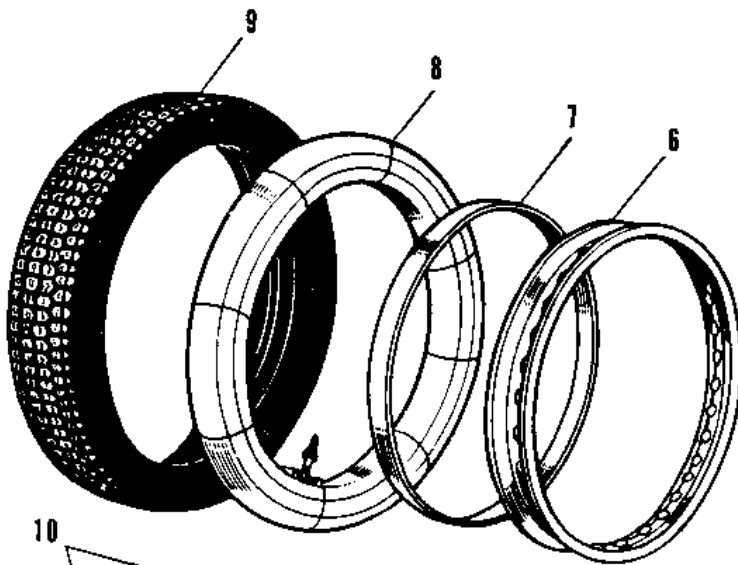

1968 W1SS PARTS DIAGRAM

WHEELS/TIRES

1968 W1SS PARTS LIST

WHEELS/TIRES

ITEM NAME	PART NUMBER	QUANTITY
UNAVAILABLE IN PRICE BOOK (Ref # 1)	41025-025	(1
RIM,1.85BX18W (Ref # 1)	41025-053	1
BAND,RIM,4.00/5.10-18 (Ref # 2)	41023-1006	1
TUBE 300/325/360-18 (Ref # 3)	41022-028	1
UNAVAILABLE IN PRICE BOOK (Ref # 4)	41013-008	1
RIM,1.85BX18W (Ref # 6)	41025-053	1
BAND,RIM,4.00/5.10-18 (Ref # 7)	41023-1006	1
TUBE 300/325/360-18 (Ref # 8)	41022-028	1
UNAVAILABLE IN PRICE BOOK (Ref # 9)	41021-002	1
SPOKE-ASY,FR INNER (Ref # 10)	41027-013	20
SPOKE-ASY,FR OUTER (Ref # 11)	41028-014	20
SPOKE ASSY REAR INNER (Ref # 12)	41027-012	20
SPOKE-ASY,RR OUTER (Ref # 13)	41028-046	20