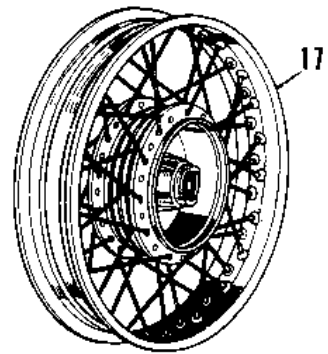

1968 W1SS PARTS DIAGRAM

WHEELS/TIRES

1968 W1SS PARTS LIST

WHEELS/TIRES

ITEM NAME	PART NUMBER	QUANTITY
UNAVAILABLE IN PRICE BOOK (Ref # 1)	41025-025	(1
RIM,1.85BX18W (Ref # 1)	41025-053	1
BAND,RIM,4.00/5.10-18 (Ref # 2)	41023-1006	1
TUBE 300/325/360-18 (Ref # 3)	41022-028	1
UNAVAILABLE IN PRICE BOOK (Ref # 4)	41013-008	1
RIM,1.85BX18W (Ref # 6)	41025-053	1
BAND,RIM,4.00/5.10-18 (Ref # 7)	41023-1006	1
TUBE 300/325/360-18 (Ref # 8)	41022-028	1
UNAVAILABLE IN PRICE BOOK (Ref # 9)	41021-002	1
SPOKE-ASY,FR INNER (Ref # 10)	41027-013	20
SPOKE-ASY,FR OUTER (Ref # 11)	41028-014	20
SPOKE ASSY REAR INNER (Ref # 12)	41027-012	20
SPOKE-ASY,RR OUTER (Ref # 13)	41028-046	20