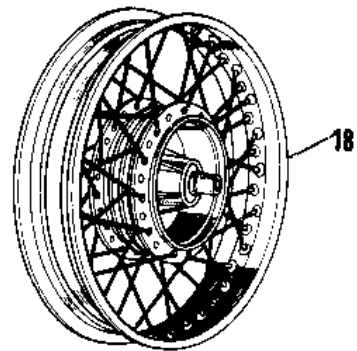

1968 W1SS PARTS DIAGRAM

WHEELS/TIRES

1968 W1SS PARTS LIST

WHEELS/TIRES

ITEM NAME	PART NUMBER	QUANTITY
UNAVAILABLE IN PRICE BOOK (Ref # 1)	41025-025	(1
RIM,1.85BX18W (Ref # 1)	41025-053	1
BAND,RIM,4.00/5.10-18 (Ref # 2)	41023-1006	1
TUBE 300/325/360-18 (Ref # 3)	41022-028	1
UNAVAILABLE IN PRICE BOOK (Ref # 4)	41013-008	1
RIM,1.85BX18W (Ref # 6)	41025-053	1
BAND,RIM,4.00/5.10-18 (Ref # 7)	41023-1006	1
TUBE 300/325/360-18 (Ref # 8)	41022-028	1
UNAVAILABLE IN PRICE BOOK (Ref # 9)	41021-002	1
SPOKE-ASY,FR INNER (Ref # 10)	41027-013	20
SPOKE-ASY,FR OUTER (Ref # 11)	41028-014	20
SPOKE ASSY REAR INNER (Ref # 12)	41027-012	20
SPOKE-ASY,RR OUTER (Ref # 13)	41028-046	20