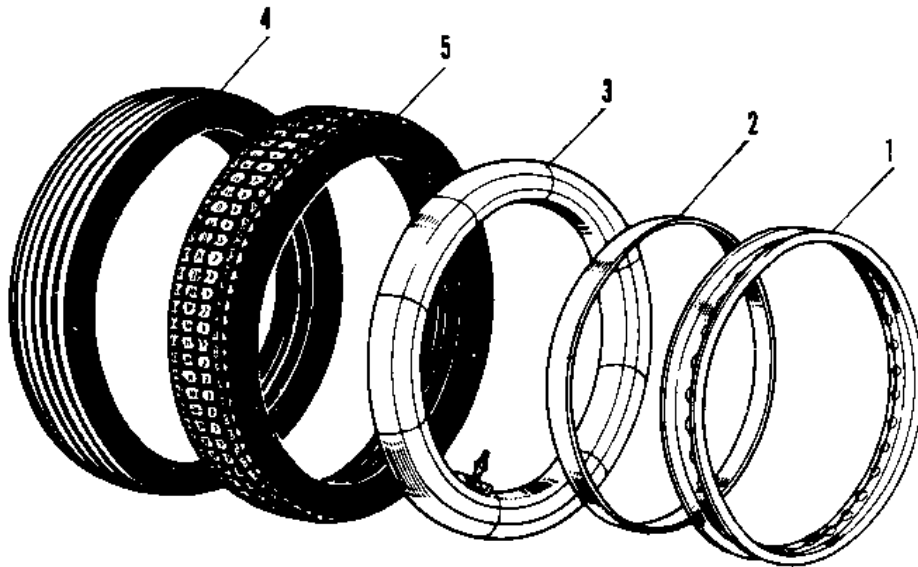

1968 W1SS PARTS DIAGRAM

WHEELS/TIRES

1968 W1SS PARTS LIST

WHEELS/TIRES

ITEM NAME	PART NUMBER	QUANTITY
UNAVAILABLE IN PRICE BOOK (Ref # 1)	41025-025	(1
RIM,1.85BX18W (Ref # 1)	41025-053	1
BAND,RIM,4.00/5.10-18 (Ref # 2)	41023-1006	1
TUBE 300/325/360-18 (Ref # 3)	41022-028	1
UNAVAILABLE IN PRICE BOOK (Ref # 4)	41013-008	1
RIM,1.85BX18W (Ref # 6)	41025-053	1
BAND,RIM,4.00/5.10-18 (Ref # 7)	41023-1006	1
TUBE 300/325/360-18 (Ref # 8)	41022-028	1
UNAVAILABLE IN PRICE BOOK (Ref # 9)	41021-002	1
SPOKE-ASY,FR INNER (Ref # 10)	41027-013	20
SPOKE-ASY,FR OUTER (Ref # 11)	41028-014	20
SPOKE ASSY REAR INNER (Ref # 12)	41027-012	20
SPOKE-ASY,RR OUTER (Ref # 13)	41028-046	20