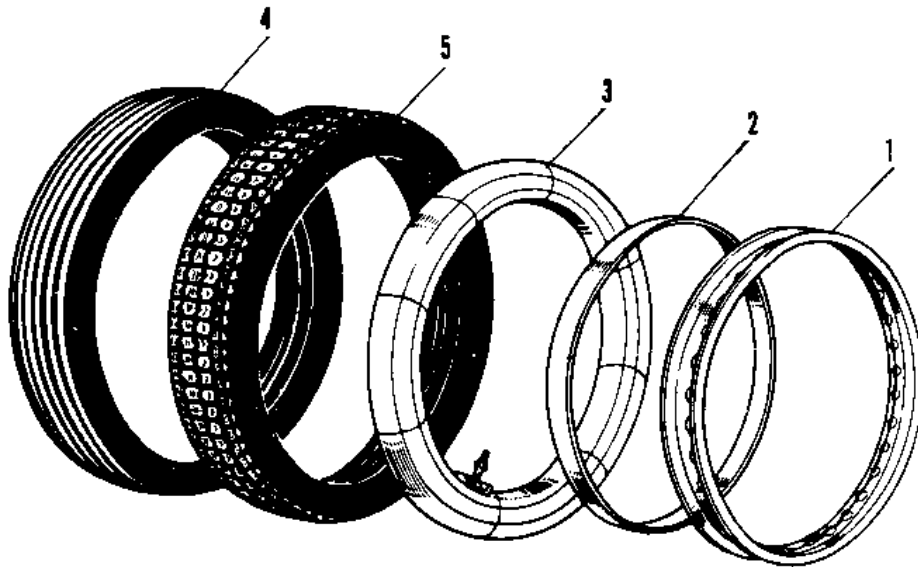

1969 W1SS PARTS DIAGRAM

WHEELS/TIRES

1969 W1SS PARTS LIST

WHEELS/TIRES

ITEM NAME	PART NUMBER	QUANTITY
UNAVAILABLE IN PRICE BOOK (Ref # 1)	41025-025	(1
RIM,1.85BX18W (Ref # 1)	41025-053	1
BAND,RIM,4.00/5.10-18 (Ref # 2)	41023-1006	1
TUBE 300/325/360-18 (Ref # 3)	41022-028	1
UNAVAILABLE IN PRICE BOOK (Ref # 4)	41013-008	1
RIM,1.85BX18W (Ref # 6)	41025-053	1
BAND,RIM,4.00/5.10-18 (Ref # 7)	41023-1006	1
TUBE 300/325/360-18 (Ref # 8)	41022-028	1
UNAVAILABLE IN PRICE BOOK (Ref # 9)	41021-002	1
SPOKE-ASY,FR INNER (Ref # 10)	41027-013	20
SPOKE-ASY,FR OUTER (Ref # 11)	41028-014	20
SPOKE ASSY REAR INNER (Ref # 12)	41027-012	20
SPOKE-ASY,RR OUTER (Ref # 13)	41028-046	20