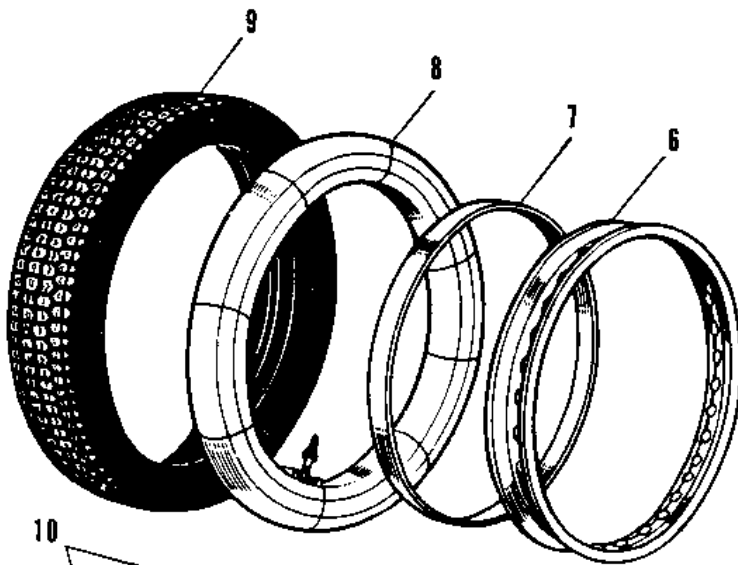

1969 W1SS PARTS DIAGRAM

WHEELS/TIRES

1969 W1SS PARTS LIST

WHEELS/TIRES

ITEM NAME	PART NUMBER	QUANTITY
UNAVAILABLE IN PRICE BOOK (Ref # 1)	41025-025	(1
RIM,1.85BX18W (Ref # 1)	41025-053	1
BAND,RIM,4.00/5.10-18 (Ref # 2)	41023-1006	1
TUBE 300/325/360-18 (Ref # 3)	41022-028	1
UNAVAILABLE IN PRICE BOOK (Ref # 4)	41013-008	1
RIM,1.85BX18W (Ref # 6)	41025-053	1
BAND,RIM,4.00/5.10-18 (Ref # 7)	41023-1006	1
TUBE 300/325/360-18 (Ref # 8)	41022-028	1
UNAVAILABLE IN PRICE BOOK (Ref # 9)	41021-002	1
SPOKE-ASY,FR INNER (Ref # 10)	41027-013	20
SPOKE-ASY,FR OUTER (Ref # 11)	41028-014	20
SPOKE ASSY REAR INNER (Ref # 12)	41027-012	20
SPOKE-ASY,RR OUTER (Ref # 13)	41028-046	20