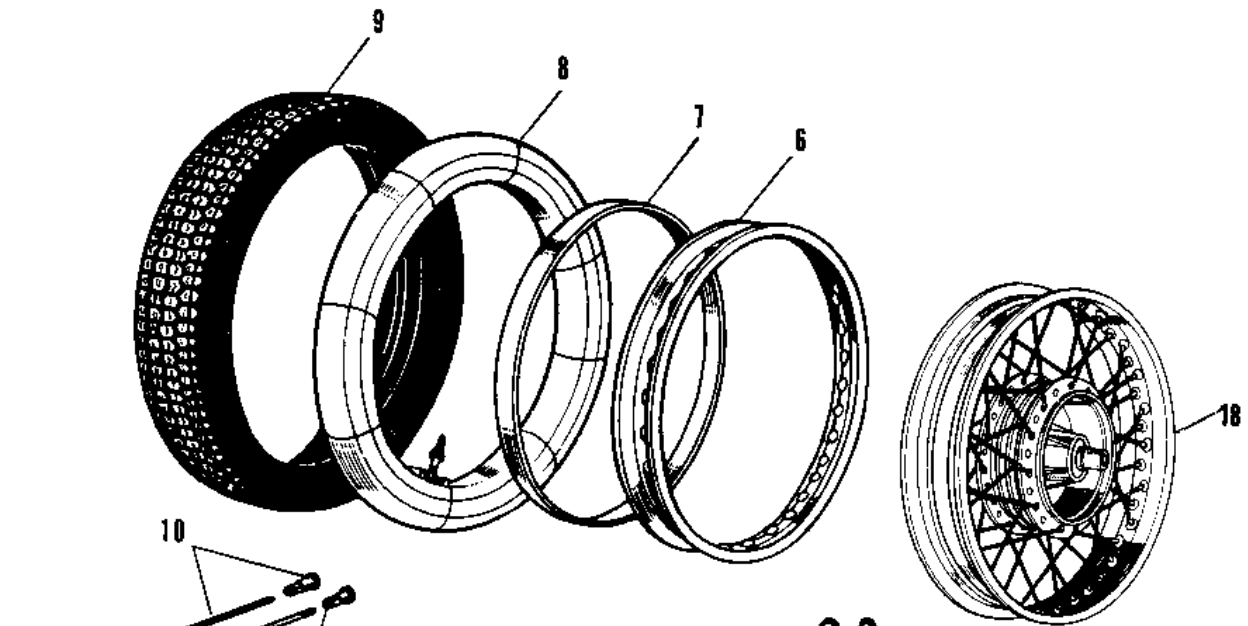

# 1968 Commander PARTS DIAGRAM

WHEELS/TIRES

# 1968 Commander PARTS LIST

## WHEELS/TIRES

ITEM NAME	PART NUMBER	QUANTITY
UNAVAILABLE IN PRICE BOOK (Ref # 1)	41025-025	(1
RIM,1.85BX18W (Ref # 1)	41025-053	1
BAND,RIM,4.00/5.10-18 (Ref # 2)	41023-1006	1
TUBE 300/325/360-18 (Ref # 3)	41022-028	1
UNAVAILABLE IN PRICE BOOK (Ref # 4)	41013-008	1
RIM,1.85BX18W (Ref # 6)	41025-053	1
BAND,RIM,4.00/5.10-18 (Ref # 7)	41023-1006	1
TUBE 300/325/360-18 (Ref # 8)	41022-028	1
UNAVAILABLE IN PRICE BOOK (Ref # 9)	41021-002	1
SPOKE-ASY,FR INNER (Ref # 10)	41027-013	20
SPOKE-ASY,FR OUTER (Ref # 11)	41028-014	20
SPOKE ASSY REAR INNER (Ref # 12)	41027-012	20
SPOKE-ASY,RR OUTER (Ref # 13)	41028-046	20