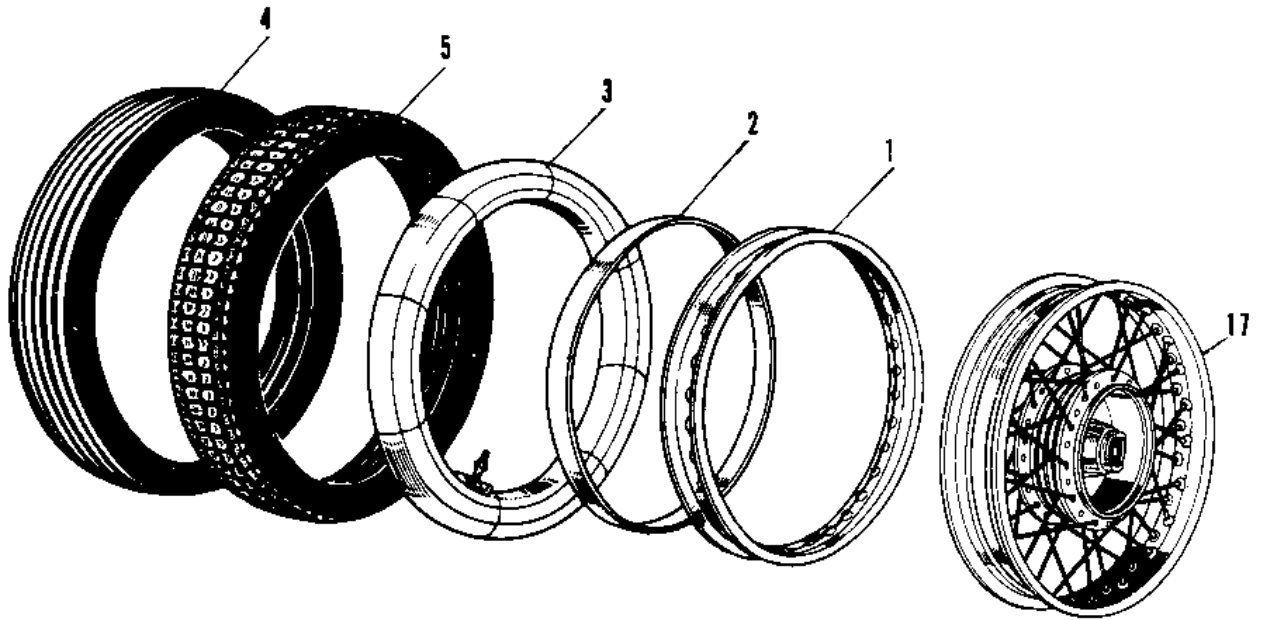

# 1968 Commander PARTS DIAGRAM

WHEELS/TIRES

# 1968 Commander PARTS LIST

## WHEELS/TIRES

ITEM NAME	PART NUMBER	QUANTITY
UNAVAILABLE IN PRICE BOOK (Ref # 1)	41025-025	(1
RIM,1.85BX18W (Ref # 1)	41025-053	1
BAND,RIM,4.00/5.10-18 (Ref # 2)	41023-1006	1
TUBE 300/325/360-18 (Ref # 3)	41022-028	1
UNAVAILABLE IN PRICE BOOK (Ref # 4)	41013-008	1
RIM,1.85BX18W (Ref # 6)	41025-053	1
BAND,RIM,4.00/5.10-18 (Ref # 7)	41023-1006	1
TUBE 300/325/360-18 (Ref # 8)	41022-028	1
UNAVAILABLE IN PRICE BOOK (Ref # 9)	41021-002	1
SPOKE-ASY,FR INNER (Ref # 10)	41027-013	20
SPOKE-ASY,FR OUTER (Ref # 11)	41028-014	20
SPOKE ASSY REAR INNER (Ref # 12)	41027-012	20
SPOKE-ASY,RR OUTER (Ref # 13)	41028-046	20