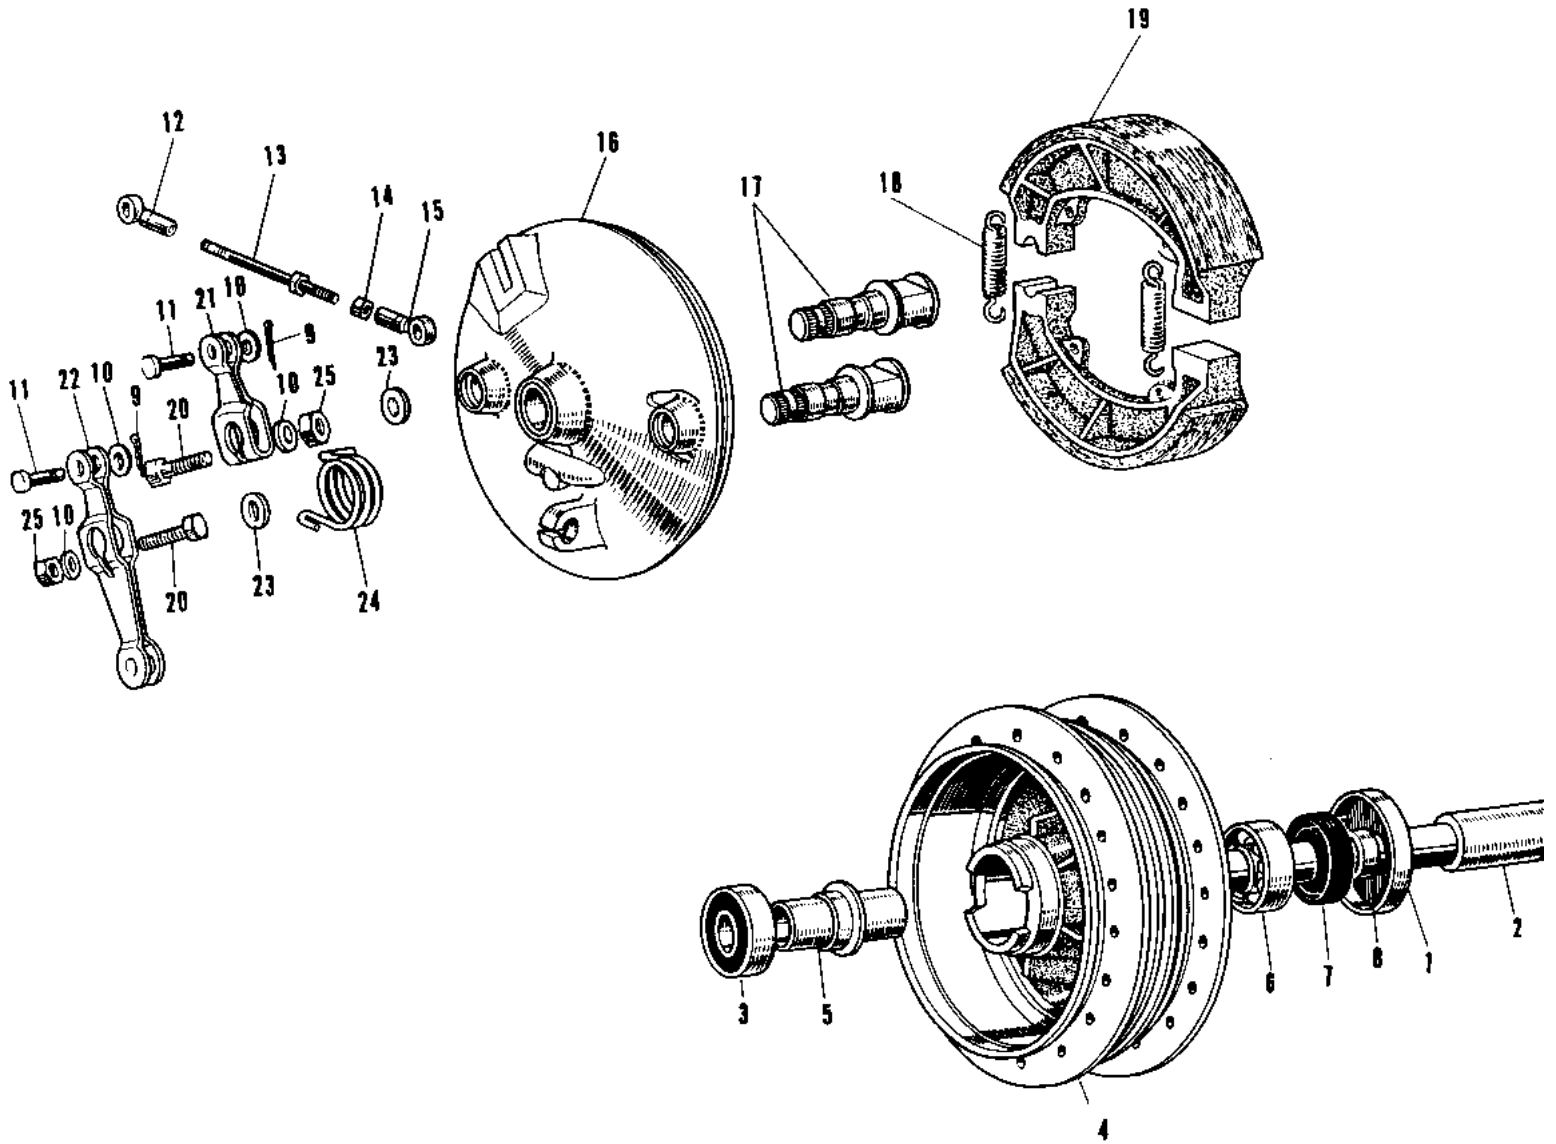

# 1968 W1SS PARTS DIAGRAM

FRONT HUB/BRAKE (E/NO.54590-)

# 1968 W1SS PARTS LIST

FRONT HUB/BRAKE (E/NO.54590-)

ITEM NAME	PART NUMBER	QUANTITY
DUST SHIELD FRONT HUB (Ref # 1)	41042-005	1
AXLE FRONT (Ref # 2)	41068-020	1
DRUM-ASSY,FR BRK (Ref # 3~7)	41034-013	1
BEARING BALL #6303Z (Ref # 3)	601B6303Z	1
SPACER FR HUB BEARING (Ref # 5)	41039-015	1
BEARING BALL #6303 (Ref # 6)	601B6303	1
OIL SEAL FRONT AXLE (Ref # 7)	654A254708	1
COLLAR AXLE OIL SEAL (Ref # 8)	41069-009	1
UNAVAILABLE IN PRICE BOOK (Ref # 9~25)	41035-022	1
PIN COTTER 1.2X10 (Ref # 9)	550D1210	2
WASHER PLAIN 6MM (Ref # 10)	411B0600	4
PIN BRAKE CONNECT ROD (Ref # 11)	41055-003	2
ROD END BRK CONNECT B (Ref # 12)	41058-003	1
ROD END,BRK CONNECT (Ref # 12)	41058-009	1
ROD BRK CAM LEV CONCT (Ref # 13)	41057-003	1
ROD BRK CAM LEV CONCT (Ref # 13)	41057-011	1
NUT,5MM (Ref # 14)	311B0500	1
NUT,5MM (Ref # 14)	311B0500	1
ROD END BRK CONNECT A (Ref # 15)	41058-002	1
ROD END,BRK CONNECT (Ref # 15)	41058-008	1
CAM SHAFT FRONT BRAKE (Ref # 17)	41050-007	2
SPRING,BRAKE SHOE (Ref # 18)	41049-012	2
SHOE BRAKE (Ref # 19)	41048-007	2
BOLT-UPSET (Ref # 20)	112G0630	2
LEVER FRT BRK CAM 2ND (Ref # 21)	41053-012	1
LEVER FRT BRK CAM 1ST (Ref # 22)	41053-011	1
DUST SHIELD BRAKE CAM (Ref # 23)	41051-001	2
SPRING BRAKE CAM LEV (Ref # 24)	41056-003	1
NUT 6MM (Ref # 25)	311B0600	2