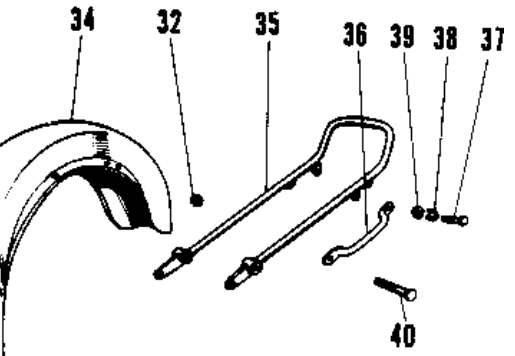

1968 W1SS PARTS DIAGRAM

FENDERS

1968 W1SS PARTS LIST

FENDERS

ITEM NAME	PART NUMBER	QUANTITY
FENDER FRONT (Ref # 1)	35001-008	1
BRACE FRONT FENDER (Ref # 2)	35009-007	1
STAY FRONT FENDER UPP (Ref # 3)	35010-017	1
STAY FRONT FENDER LOW (Ref # 4)	35010-018	1
SCREW PAN HEAD 6X10 (Ref # 5)	220E0610	9
WASHER PLAIN 6MM (Ref # 6)	411B0600	5
WASHER SPRING 6MM (Ref # 7)	461F0600	9
NUT 6MM (Ref # 8)	312B0600	9
BOLT-SMALL-UPSET,8X14 (Ref # 9)	115B0814	8
WASHER SPRING 8MM (Ref # 10)	461F0800	8
WASHER PLAIN 8MM (Ref # 11)	411B0800	2
FENDER REAR (Ref # 15)	35022-030	1
UNAVAILABLE IN PRICE BOOK (Ref # 16)	35033-004	1
STAY R.H REAR FENDER (Ref # 17)	35032-006	1
UNAVAILABLE IN PRICE BOOK (Ref # 18)	35033-003	1
STAY L.H REAR FENDER (Ref # 19)	35032-007	1
UNAVAILABLE IN PRICE BOOK (Ref # 20)	32109-005	1
BOLT-SMALL-UPSET,8X16 (Ref # 21)	115G0816	7
WASHER PLAIN 8MM (Ref # 22)	410B0800	5
WASHER SPRING 8MM (Ref # 23)	461F0800	11
NUT,8MM (Ref # 24)	311B0800	7
BOLT-SMALL-UPSET,8X14 (Ref # 25)	115B0814	2
BOLT HEX HEAD 8X50 (Ref # 26)	114G0850	1
NUT 6MM (Ref # 27)	311B0600	4
WASHER SPRING 6MM (Ref # 28)	461F0600	4
WASHER PLAIN 6MM (Ref # 29)	411B0600	2
BOLT-UPSET 6X14 (Ref # 30)	112B0614	4
BOLT-SMALL-UPSET,8X22 (Ref # 31)	115B0822	1
PLUG RUBBER (Ref # 32)	92074-005	3