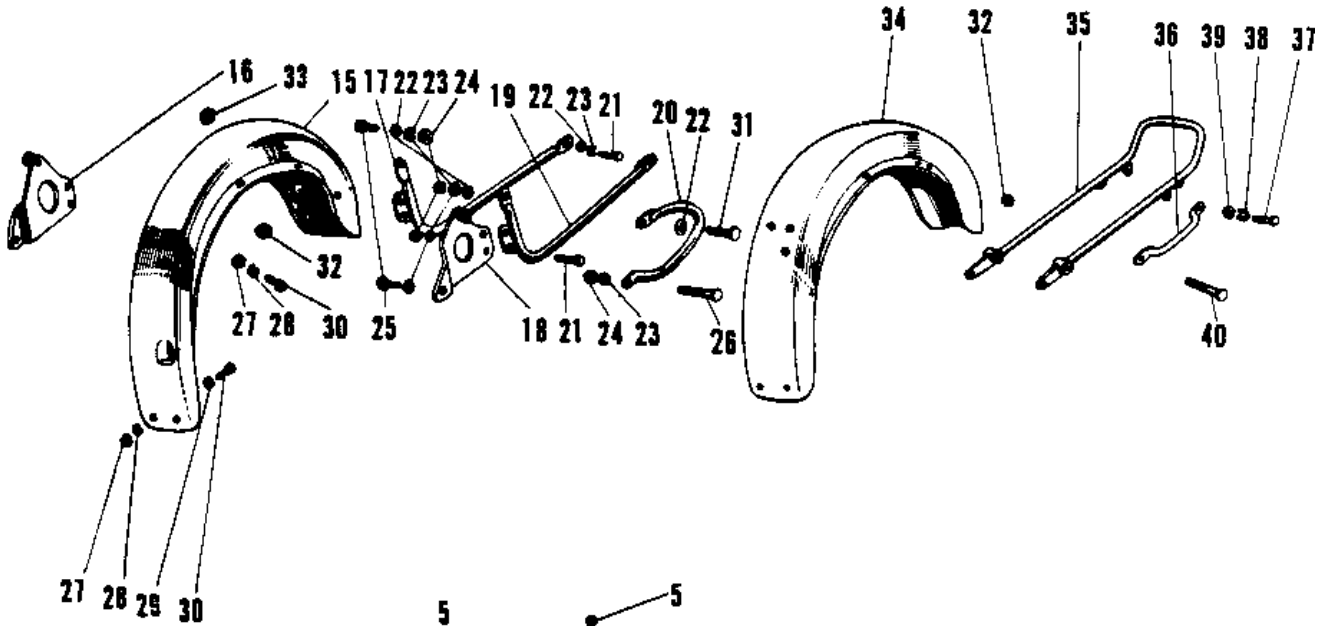

1968 W1SS PARTS DIAGRAM

FENDERS

1968 W1SS PARTS LIST

FENDERS

ITEM NAME	PART NUMBER	QUANTITY
FENDER FRONT (Ref # 1)	35001-008	1
BRACE FRONT FENDER (Ref # 2)	35009-007	1
STAY FRONT FENDER UPP (Ref # 3)	35010-017	1
STAY FRONT FENDER LOW (Ref # 4)	35010-018	1
SCREW PAN HEAD 6X10 (Ref # 5)	220E0610	9
WASHER PLAIN 6MM (Ref # 6)	411B0600	5
WASHER SPRING 6MM (Ref # 7)	461F0600	9
NUT 6MM (Ref # 8)	312B0600	9
BOLT-SMALL-UPSET,8X14 (Ref # 9)	115B0814	8
WASHER SPRING 8MM (Ref # 10)	461F0800	8
WASHER PLAIN 8MM (Ref # 11)	411B0800	2
FENDER REAR (Ref # 15)	35022-030	1
UNAVAILABLE IN PRICE BOOK (Ref # 16)	35033-004	1
STAY R.H REAR FENDER (Ref # 17)	35032-006	1
UNAVAILABLE IN PRICE BOOK (Ref # 18)	35033-003	1
STAY L.H REAR FENDER (Ref # 19)	35032-007	1
UNAVAILABLE IN PRICE BOOK (Ref # 20)	32109-005	1
BOLT-SMALL-UPSET,8X16 (Ref # 21)	115G0816	7
WASHER PLAIN 8MM (Ref # 22)	410B0800	5
WASHER SPRING 8MM (Ref # 23)	461F0800	11
NUT,8MM (Ref # 24)	311B0800	7
BOLT-SMALL-UPSET,8X14 (Ref # 25)	115B0814	2
BOLT HEX HEAD 8X50 (Ref # 26)	114G0850	1
NUT 6MM (Ref # 27)	311B0600	4
WASHER SPRING 6MM (Ref # 28)	461F0600	4
WASHER PLAIN 6MM (Ref # 29)	411B0600	2
BOLT-UPSET 6X14 (Ref # 30)	112B0614	4
BOLT-SMALL-UPSET,8X22 (Ref # 31)	115B0822	1
PLUG RUBBER (Ref # 32)	92074-005	3