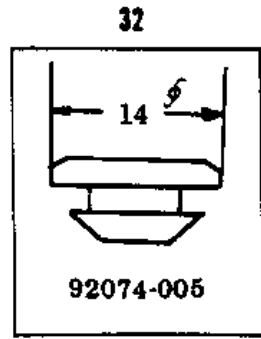

1968 W1SS PARTS DIAGRAM

FENDERS

1968 W1SS PARTS LIST

FENDERS

ITEM NAME	PART NUMBER	QUANTITY
FENDER FRONT (Ref # 1)	35001-008	1
BRACE FRONT FENDER (Ref # 2)	35009-007	1
STAY FRONT FENDER UPP (Ref # 3)	35010-017	1
STAY FRONT FENDER LOW (Ref # 4)	35010-018	1
SCREW PAN HEAD 6X10 (Ref # 5)	220E0610	9
WASHER PLAIN 6MM (Ref # 6)	411B0600	5
WASHER SPRING 6MM (Ref # 7)	461F0600	9
NUT 6MM (Ref # 8)	312B0600	9
BOLT-SMALL-UPSET,8X14 (Ref # 9)	115B0814	8
WASHER SPRING 8MM (Ref # 10)	461F0800	8
WASHER PLAIN 8MM (Ref # 11)	411B0800	2
FENDER REAR (Ref # 15)	35022-030	1
UNAVAILABLE IN PRICE BOOK (Ref # 16)	35033-004	1
STAY R.H REAR FENDER (Ref # 17)	35032-006	1
UNAVAILABLE IN PRICE BOOK (Ref # 18)	35033-003	1
STAY L.H REAR FENDER (Ref # 19)	35032-007	1
UNAVAILABLE IN PRICE BOOK (Ref # 20)	32109-005	1
BOLT-SMALL-UPSET,8X16 (Ref # 21)	115G0816	7
WASHER PLAIN 8MM (Ref # 22)	410B0800	5
WASHER SPRING 8MM (Ref # 23)	461F0800	11
NUT,8MM (Ref # 24)	311B0800	7
BOLT-SMALL-UPSET,8X14 (Ref # 25)	115B0814	2
BOLT HEX HEAD 8X50 (Ref # 26)	114G0850	1
NUT 6MM (Ref # 27)	311B0600	4
WASHER SPRING 6MM (Ref # 28)	461F0600	4
WASHER PLAIN 6MM (Ref # 29)	411B0600	2
BOLT-UPSET 6X14 (Ref # 30)	112B0614	4
BOLT-SMALL-UPSET,8X22 (Ref # 31)	115B0822	1
PLUG RUBBER (Ref # 32)	92074-005	3