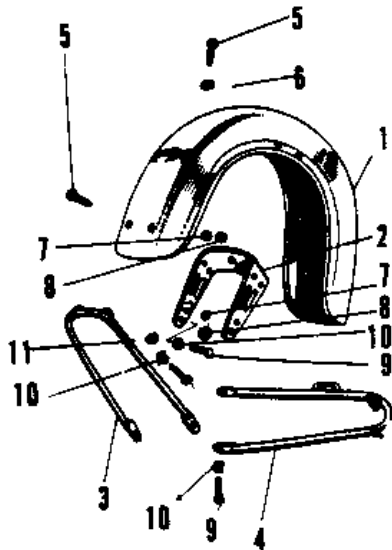

1968 W1SS PARTS DIAGRAM

FENDERS

1968 W1SS PARTS LIST

FENDERS

ITEM NAME	PART NUMBER	QUANTITY
FENDER FRONT (Ref # 1)	35001-008	1
BRACE FRONT FENDER (Ref # 2)	35009-007	1
STAY FRONT FENDER UPP (Ref # 3)	35010-017	1
STAY FRONT FENDER LOW (Ref # 4)	35010-018	1
SCREW PAN HEAD 6X10 (Ref # 5)	220E0610	9
WASHER PLAIN 6MM (Ref # 6)	411B0600	5
WASHER SPRING 6MM (Ref # 7)	461F0600	9
NUT 6MM (Ref # 8)	312B0600	9
BOLT-SMALL-UPSET,8X14 (Ref # 9)	115B0814	8
WASHER SPRING 8MM (Ref # 10)	461F0800	8
WASHER PLAIN 8MM (Ref # 11)	411B0800	2
FENDER REAR (Ref # 15)	35022-030	1
UNAVAILABLE IN PRICE BOOK (Ref # 16)	35033-004	1
STAY R.H REAR FENDER (Ref # 17)	35032-006	1
UNAVAILABLE IN PRICE BOOK (Ref # 18)	35033-003	1
STAY L.H REAR FENDER (Ref # 19)	35032-007	1
UNAVAILABLE IN PRICE BOOK (Ref # 20)	32109-005	1
BOLT-SMALL-UPSET,8X16 (Ref # 21)	115G0816	7
WASHER PLAIN 8MM (Ref # 22)	410B0800	5
WASHER SPRING 8MM (Ref # 23)	461F0800	11
NUT,8MM (Ref # 24)	311B0800	7
BOLT-SMALL-UPSET,8X14 (Ref # 25)	115B0814	2
BOLT HEX HEAD 8X50 (Ref # 26)	114G0850	1
NUT 6MM (Ref # 27)	311B0600	4
WASHER SPRING 6MM (Ref # 28)	461F0600	4
WASHER PLAIN 6MM (Ref # 29)	411B0600	2
BOLT-UPSET 6X14 (Ref # 30)	112B0614	4
BOLT-SMALL-UPSET,8X22 (Ref # 31)	115B0822	1
PLUG RUBBER (Ref # 32)	92074-005	3