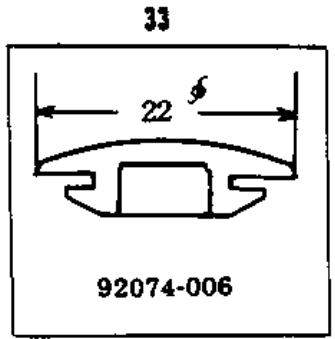

1968 W1SS PARTS DIAGRAM

FENDERS

1968 W1SS PARTS LIST

FENDERS

ITEM NAME	PART NUMBER	QUANTITY
FENDER FRONT (Ref # 1)	35001-008	1
BRACE FRONT FENDER (Ref # 2)	35009-007	1
STAY FRONT FENDER UPP (Ref # 3)	35010-017	1
STAY FRONT FENDER LOW (Ref # 4)	35010-018	1
SCREW PAN HEAD 6X10 (Ref # 5)	220E0610	9
WASHER PLAIN 6MM (Ref # 6)	411B0600	5
WASHER SPRING 6MM (Ref # 7)	461F0600	9
NUT 6MM (Ref # 8)	312B0600	9
BOLT-SMALL-UPSET,8X14 (Ref # 9)	115B0814	8
WASHER SPRING 8MM (Ref # 10)	461F0800	8
WASHER PLAIN 8MM (Ref # 11)	411B0800	2
FENDER REAR (Ref # 15)	35022-030	1
UNAVAILABLE IN PRICE BOOK (Ref # 16)	35033-004	1
STAY R.H REAR FENDER (Ref # 17)	35032-006	1
UNAVAILABLE IN PRICE BOOK (Ref # 18)	35033-003	1
STAY L.H REAR FENDER (Ref # 19)	35032-007	1
UNAVAILABLE IN PRICE BOOK (Ref # 20)	32109-005	1
BOLT-SMALL-UPSET,8X16 (Ref # 21)	115G0816	7
WASHER PLAIN 8MM (Ref # 22)	410B0800	5
WASHER SPRING 8MM (Ref # 23)	461F0800	11
NUT,8MM (Ref # 24)	311B0800	7
BOLT-SMALL-UPSET,8X14 (Ref # 25)	115B0814	2
BOLT HEX HEAD 8X50 (Ref # 26)	114G0850	1
NUT 6MM (Ref # 27)	311B0600	4
WASHER SPRING 6MM (Ref # 28)	461F0600	4
WASHER PLAIN 6MM (Ref # 29)	411B0600	2
BOLT-UPSET 6X14 (Ref # 30)	112B0614	4
BOLT-SMALL-UPSET,8X22 (Ref # 31)	115B0822	1
PLUG RUBBER (Ref # 32)	92074-005	3