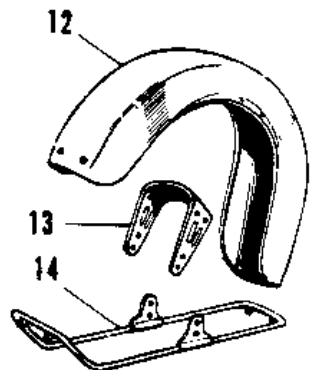

1968 W1SS PARTS DIAGRAM

FENDERS

1968 W1SS PARTS LIST

FENDERS

ITEM NAME	PART NUMBER	QUANTITY
FENDER FRONT (Ref # 1)	35001-008	1
BRACE FRONT FENDER (Ref # 2)	35009-007	1
STAY FRONT FENDER UPP (Ref # 3)	35010-017	1
STAY FRONT FENDER LOW (Ref # 4)	35010-018	1
SCREW PAN HEAD 6X10 (Ref # 5)	220E0610	9
WASHER PLAIN 6MM (Ref # 6)	411B0600	5
WASHER SPRING 6MM (Ref # 7)	461F0600	9
NUT 6MM (Ref # 8)	312B0600	9
BOLT-SMALL-UPSET,8X14 (Ref # 9)	115B0814	8
WASHER SPRING 8MM (Ref # 10)	461F0800	8
WASHER PLAIN 8MM (Ref # 11)	411B0800	2
FENDER REAR (Ref # 15)	35022-030	1
UNAVAILABLE IN PRICE BOOK (Ref # 16)	35033-004	1
STAY R.H REAR FENDER (Ref # 17)	35032-006	1
UNAVAILABLE IN PRICE BOOK (Ref # 18)	35033-003	1
STAY L.H REAR FENDER (Ref # 19)	35032-007	1
UNAVAILABLE IN PRICE BOOK (Ref # 20)	32109-005	1
BOLT-SMALL-UPSET,8X16 (Ref # 21)	115G0816	7
WASHER PLAIN 8MM (Ref # 22)	410B0800	5
WASHER SPRING 8MM (Ref # 23)	461F0800	11
NUT,8MM (Ref # 24)	311B0800	7
BOLT-SMALL-UPSET,8X14 (Ref # 25)	115B0814	2
BOLT HEX HEAD 8X50 (Ref # 26)	114G0850	1
NUT 6MM (Ref # 27)	311B0600	4
WASHER SPRING 6MM (Ref # 28)	461F0600	4
WASHER PLAIN 6MM (Ref # 29)	411B0600	2
BOLT-UPSET 6X14 (Ref # 30)	112B0614	4
BOLT-SMALL-UPSET,8X22 (Ref # 31)	115B0822	1
PLUG RUBBER (Ref # 32)	92074-005	3