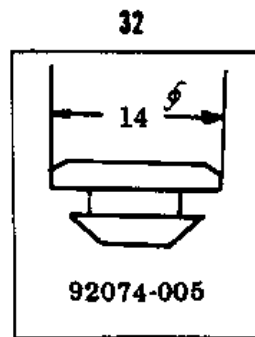

1969 Commander PARTS DIAGRAM

FENDERS

1969 Commander PARTS LIST

FENDERS

ITEM NAME	PART NUMBER	QUANTITY
FENDER FRONT (Ref # 1)	35001-008	1
BRACE FRONT FENDER (Ref # 2)	35009-007	1
STAY FRONT FENDER UPP (Ref # 3)	35010-017	1
STAY FRONT FENDER LOW (Ref # 4)	35010-018	1
SCREW PAN HEAD 6X10 (Ref # 5)	220E0610	9
WASHER PLAIN 6MM (Ref # 6)	411B0600	5
WASHER SPRING 6MM (Ref # 7)	461F0600	9
NUT 6MM (Ref # 8)	312B0600	9
BOLT-SMALL-UPSET,8X14 (Ref # 9)	115B0814	8
WASHER SPRING 8MM (Ref # 10)	461F0800	8
WASHER PLAIN 8MM (Ref # 11)	411B0800	2
FENDER REAR (Ref # 15)	35022-030	1
UNAVAILABLE IN PRICE BOOK (Ref # 16)	35033-004	1
STAY R.H REAR FENDER (Ref # 17)	35032-006	1
UNAVAILABLE IN PRICE BOOK (Ref # 18)	35033-003	1
STAY L.H REAR FENDER (Ref # 19)	35032-007	1
UNAVAILABLE IN PRICE BOOK (Ref # 20)	32109-005	1
BOLT-SMALL-UPSET,8X16 (Ref # 21)	115G0816	7
WASHER PLAIN 8MM (Ref # 22)	410B0800	5
WASHER SPRING 8MM (Ref # 23)	461F0800	11
NUT,8MM (Ref # 24)	311B0800	7
BOLT-SMALL-UPSET,8X14 (Ref # 25)	115B0814	2
BOLT HEX HEAD 8X50 (Ref # 26)	114G0850	1
NUT 6MM (Ref # 27)	311B0600	4
WASHER SPRING 6MM (Ref # 28)	461F0600	4
WASHER PLAIN 6MM (Ref # 29)	411B0600	2
BOLT-UPSET 6X14 (Ref # 30)	112B0614	4
BOLT-SMALL-UPSET,8X22 (Ref # 31)	115B0822	1
PLUG RUBBER (Ref # 32)	92074-005	3