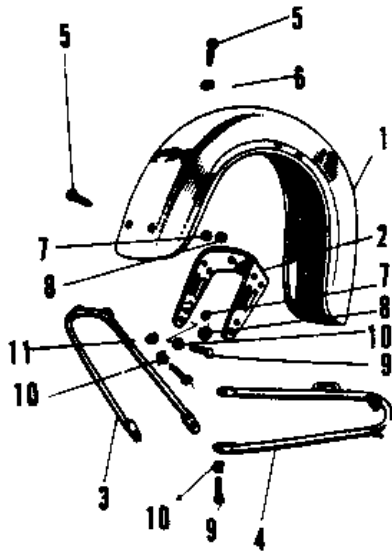

1969 Commander PARTS DIAGRAM

FENDERS

1969 Commander PARTS LIST

FENDERS

ITEM NAME	PART NUMBER	QUANTITY
FENDER FRONT (Ref # 1)	35001-008	1
BRACE FRONT FENDER (Ref # 2)	35009-007	1
STAY FRONT FENDER UPP (Ref # 3)	35010-017	1
STAY FRONT FENDER LOW (Ref # 4)	35010-018	1
SCREW PAN HEAD 6X10 (Ref # 5)	220E0610	9
WASHER PLAIN 6MM (Ref # 6)	411B0600	5
WASHER SPRING 6MM (Ref # 7)	461F0600	9
NUT 6MM (Ref # 8)	312B0600	9
BOLT-SMALL-UPSET,8X14 (Ref # 9)	115B0814	8
WASHER SPRING 8MM (Ref # 10)	461F0800	8
WASHER PLAIN 8MM (Ref # 11)	411B0800	2
FENDER REAR (Ref # 15)	35022-030	1
UNAVAILABLE IN PRICE BOOK (Ref # 16)	35033-004	1
STAY R.H REAR FENDER (Ref # 17)	35032-006	1
UNAVAILABLE IN PRICE BOOK (Ref # 18)	35033-003	1
STAY L.H REAR FENDER (Ref # 19)	35032-007	1
UNAVAILABLE IN PRICE BOOK (Ref # 20)	32109-005	1
BOLT-SMALL-UPSET,8X16 (Ref # 21)	115G0816	7
WASHER PLAIN 8MM (Ref # 22)	410B0800	5
WASHER SPRING 8MM (Ref # 23)	461F0800	11
NUT,8MM (Ref # 24)	311B0800	7
BOLT-SMALL-UPSET,8X14 (Ref # 25)	115B0814	2
BOLT HEX HEAD 8X50 (Ref # 26)	114G0850	1
NUT 6MM (Ref # 27)	311B0600	4
WASHER SPRING 6MM (Ref # 28)	461F0600	4
WASHER PLAIN 6MM (Ref # 29)	411B0600	2
BOLT-UPSET 6X14 (Ref # 30)	112B0614	4
BOLT-SMALL-UPSET,8X22 (Ref # 31)	115B0822	1
PLUG RUBBER (Ref # 32)	92074-005	3