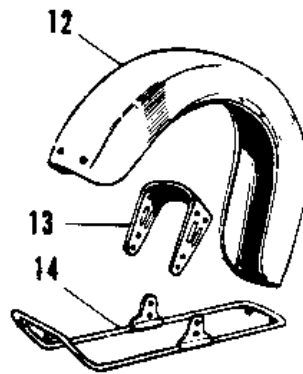

1969 Commander PARTS DIAGRAM

FENDERS

1969 Commander PARTS LIST

FENDERS

ITEM NAME	PART NUMBER	QUANTITY
FENDER FRONT (Ref # 1)	35001-008	1
BRACE FRONT FENDER (Ref # 2)	35009-007	1
STAY FRONT FENDER UPP (Ref # 3)	35010-017	1
STAY FRONT FENDER LOW (Ref # 4)	35010-018	1
SCREW PAN HEAD 6X10 (Ref # 5)	220E0610	9
WASHER PLAIN 6MM (Ref # 6)	411B0600	5
WASHER SPRING 6MM (Ref # 7)	461F0600	9
NUT 6MM (Ref # 8)	312B0600	9
BOLT-SMALL-UPSET,8X14 (Ref # 9)	115B0814	8
WASHER SPRING 8MM (Ref # 10)	461F0800	8
WASHER PLAIN 8MM (Ref # 11)	411B0800	2
FENDER REAR (Ref # 15)	35022-030	1
UNAVAILABLE IN PRICE BOOK (Ref # 16)	35033-004	1
STAY R.H REAR FENDER (Ref # 17)	35032-006	1
UNAVAILABLE IN PRICE BOOK (Ref # 18)	35033-003	1
STAY L.H REAR FENDER (Ref # 19)	35032-007	1
UNAVAILABLE IN PRICE BOOK (Ref # 20)	32109-005	1
BOLT-SMALL-UPSET,8X16 (Ref # 21)	115G0816	7
WASHER PLAIN 8MM (Ref # 22)	410B0800	5
WASHER SPRING 8MM (Ref # 23)	461F0800	11
NUT,8MM (Ref # 24)	311B0800	7
BOLT-SMALL-UPSET,8X14 (Ref # 25)	115B0814	2
BOLT HEX HEAD 8X50 (Ref # 26)	114G0850	1
NUT 6MM (Ref # 27)	311B0600	4
WASHER SPRING 6MM (Ref # 28)	461F0600	4
WASHER PLAIN 6MM (Ref # 29)	411B0600	2
BOLT-UPSET 6X14 (Ref # 30)	112B0614	4
BOLT-SMALL-UPSET,8X22 (Ref # 31)	115B0822	1
PLUG RUBBER (Ref # 32)	92074-005	3