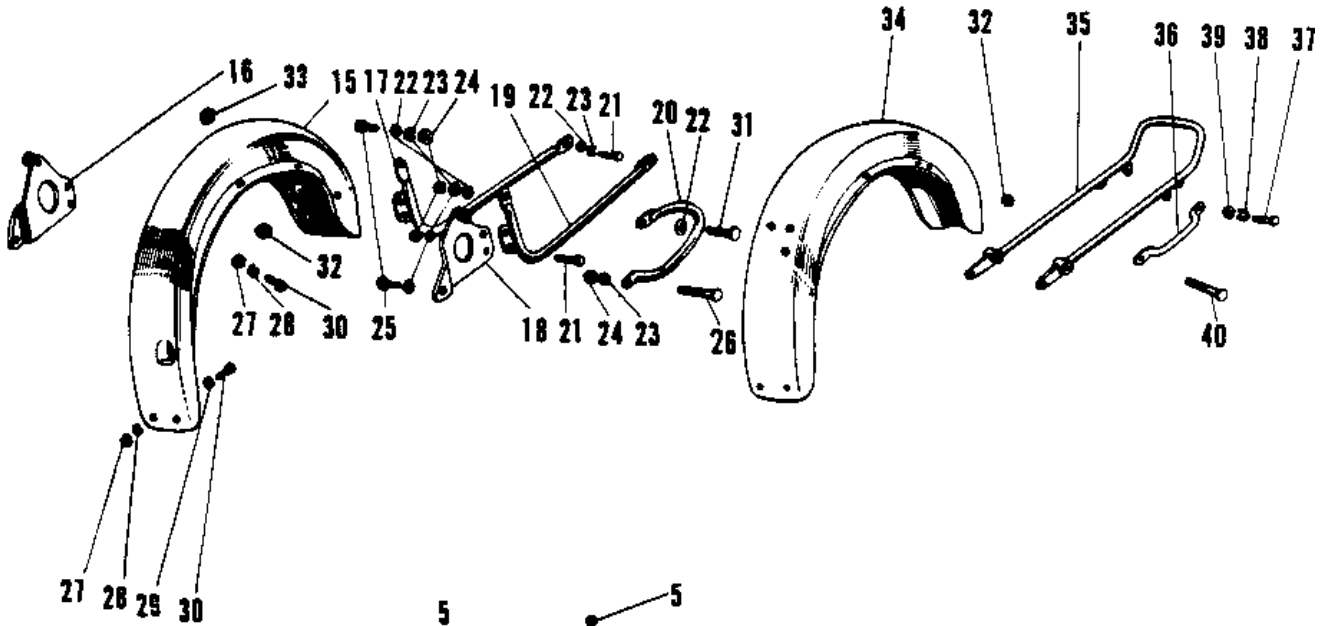

1969 Commander PARTS DIAGRAM

FENDERS

1969 Commander PARTS LIST

FENDERS

ITEM NAME	PART NUMBER	QUANTITY
FENDER FRONT (Ref # 1)	35001-008	1
BRACE FRONT FENDER (Ref # 2)	35009-007	1
STAY FRONT FENDER UPP (Ref # 3)	35010-017	1
STAY FRONT FENDER LOW (Ref # 4)	35010-018	1
SCREW PAN HEAD 6X10 (Ref # 5)	220E0610	9
WASHER PLAIN 6MM (Ref # 6)	411B0600	5
WASHER SPRING 6MM (Ref # 7)	461F0600	9
NUT 6MM (Ref # 8)	312B0600	9
BOLT-SMALL-UPSET,8X14 (Ref # 9)	115B0814	8
WASHER SPRING 8MM (Ref # 10)	461F0800	8
WASHER PLAIN 8MM (Ref # 11)	411B0800	2
FENDER REAR (Ref # 15)	35022-030	1
UNAVAILABLE IN PRICE BOOK (Ref # 16)	35033-004	1
STAY R.H REAR FENDER (Ref # 17)	35032-006	1
UNAVAILABLE IN PRICE BOOK (Ref # 18)	35033-003	1
STAY L.H REAR FENDER (Ref # 19)	35032-007	1
UNAVAILABLE IN PRICE BOOK (Ref # 20)	32109-005	1
BOLT-SMALL-UPSET,8X16 (Ref # 21)	115G0816	7
WASHER PLAIN 8MM (Ref # 22)	410B0800	5
WASHER SPRING 8MM (Ref # 23)	461F0800	11
NUT,8MM (Ref # 24)	311B0800	7
BOLT-SMALL-UPSET,8X14 (Ref # 25)	115B0814	2
BOLT HEX HEAD 8X50 (Ref # 26)	114G0850	1
NUT 6MM (Ref # 27)	311B0600	4
WASHER SPRING 6MM (Ref # 28)	461F0600	4
WASHER PLAIN 6MM (Ref # 29)	411B0600	2
BOLT-UPSET 6X14 (Ref # 30)	112B0614	4
BOLT-SMALL-UPSET,8X22 (Ref # 31)	115B0822	1
PLUG RUBBER (Ref # 32)	92074-005	3