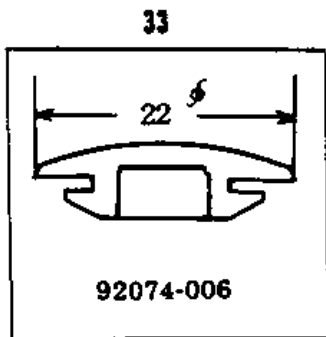

1969 Commander PARTS DIAGRAM

FENDERS

1969 Commander PARTS LIST

FENDERS

ITEM NAME	PART NUMBER	QUANTITY
FENDER FRONT (Ref # 1)	35001-008	1
BRACE FRONT FENDER (Ref # 2)	35009-007	1
STAY FRONT FENDER UPP (Ref # 3)	35010-017	1
STAY FRONT FENDER LOW (Ref # 4)	35010-018	1
SCREW PAN HEAD 6X10 (Ref # 5)	220E0610	9
WASHER PLAIN 6MM (Ref # 6)	411B0600	5
WASHER SPRING 6MM (Ref # 7)	461F0600	9
NUT 6MM (Ref # 8)	312B0600	9
BOLT-SMALL-UPSET,8X14 (Ref # 9)	115B0814	8
WASHER SPRING 8MM (Ref # 10)	461F0800	8
WASHER PLAIN 8MM (Ref # 11)	411B0800	2
FENDER REAR (Ref # 15)	35022-030	1
UNAVAILABLE IN PRICE BOOK (Ref # 16)	35033-004	1
STAY R.H REAR FENDER (Ref # 17)	35032-006	1
UNAVAILABLE IN PRICE BOOK (Ref # 18)	35033-003	1
STAY L.H REAR FENDER (Ref # 19)	35032-007	1
UNAVAILABLE IN PRICE BOOK (Ref # 20)	32109-005	1
BOLT-SMALL-UPSET,8X16 (Ref # 21)	115G0816	7
WASHER PLAIN 8MM (Ref # 22)	410B0800	5
WASHER SPRING 8MM (Ref # 23)	461F0800	11
NUT,8MM (Ref # 24)	311B0800	7
BOLT-SMALL-UPSET,8X14 (Ref # 25)	115B0814	2
BOLT HEX HEAD 8X50 (Ref # 26)	114G0850	1
NUT 6MM (Ref # 27)	311B0600	4
WASHER SPRING 6MM (Ref # 28)	461F0600	4
WASHER PLAIN 6MM (Ref # 29)	411B0600	2
BOLT-UPSET 6X14 (Ref # 30)	112B0614	4
BOLT-SMALL-UPSET,8X22 (Ref # 31)	115B0822	1
PLUG RUBBER (Ref # 32)	92074-005	3