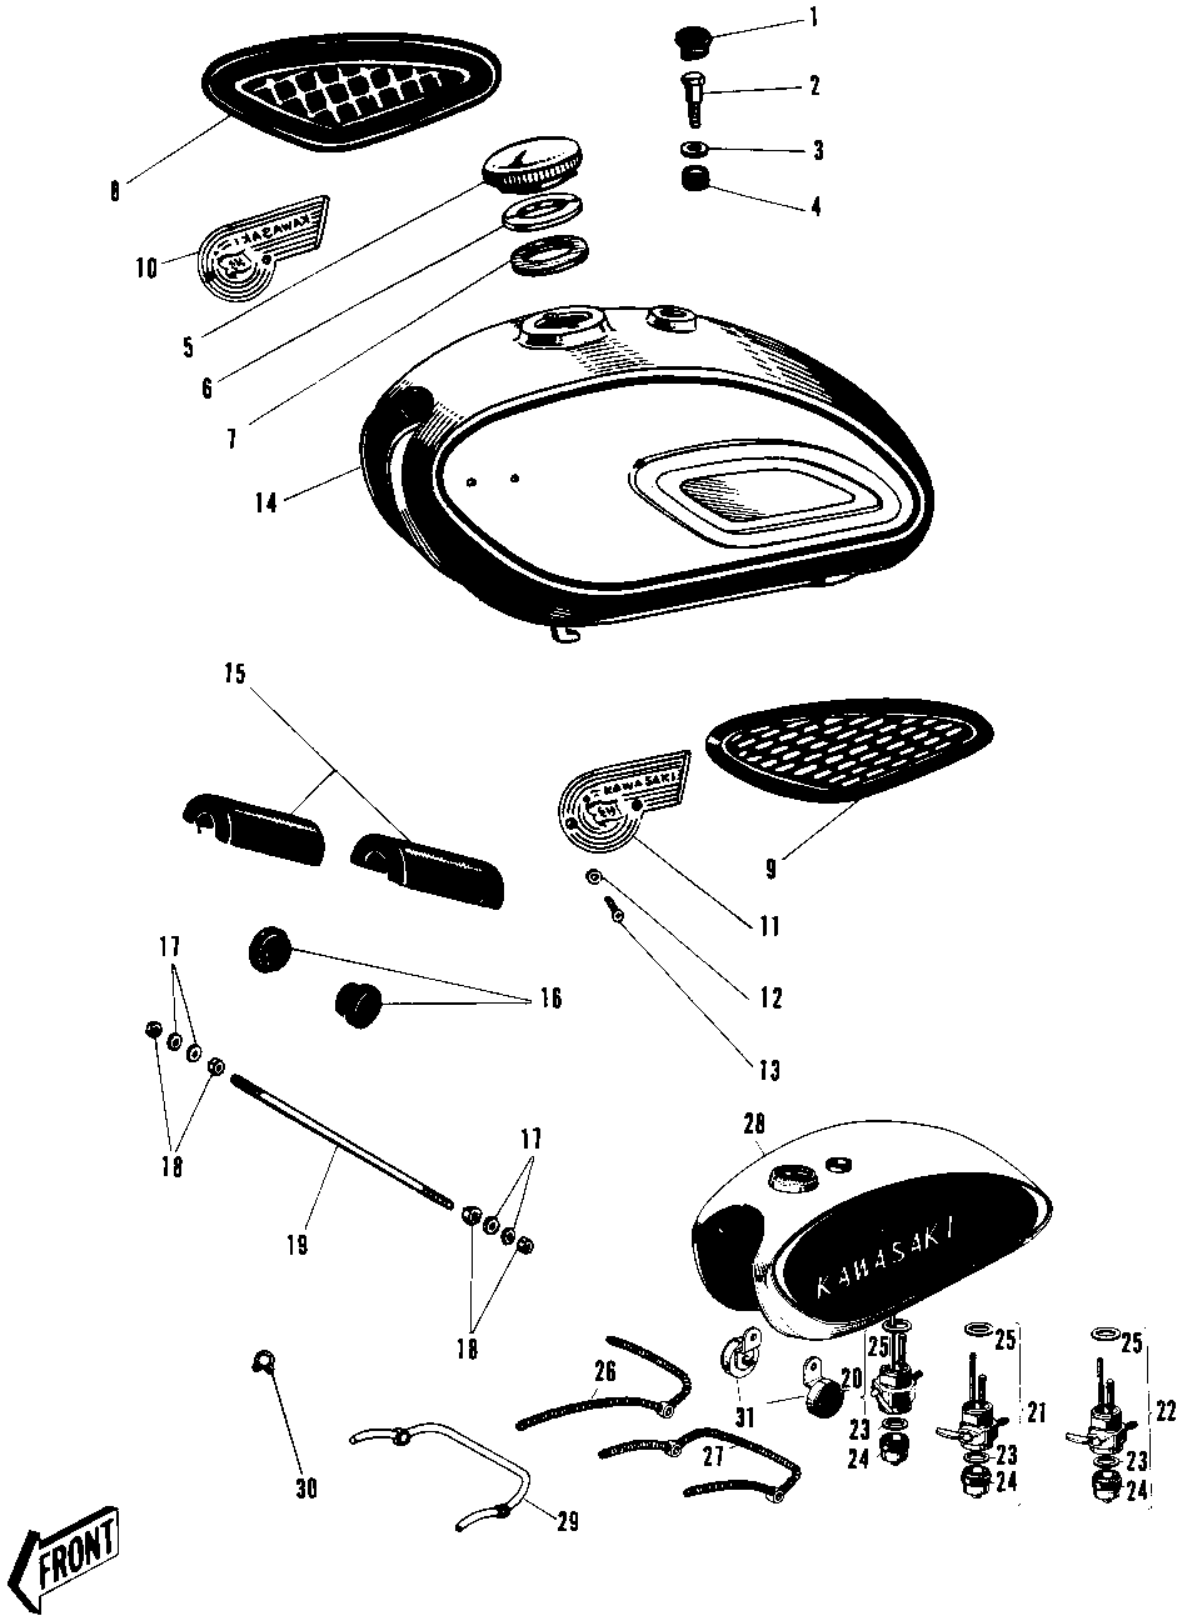

1966 W1 PARTS DIAGRAM

FUEL TANK

1966 W1 PARTS LIST

FUEL TANK

ITEM NAME	PART NUMBER	QUANTITY
CAP FUEL TNK FIT HOLE (Ref # 1)	51066-001	1
BOLT FUEL TANK FIT (Ref # 2)	92001-025	1
WASHER PLAIN 12MM (Ref # 3)	410B1200	1
DAMPER RUBB TANK BOLT (Ref # 4)	92075-033	1
CAP FUEL TANK (Ref # 5,6)	51049-008	1
GASKET-FUEL TANK CAP (Ref # 7)	51059-007	1
GRIP KNEE R.H (Ref # 8)	51062-008	1
GRIP KNEE L.H (Ref # 9)	51061-009	1
EMBLEM FUEL TANK R.H (Ref # 10)	56014-010	1
EMBLEM FUEL TANK L.H (Ref # 11)	56013-009	1
SPACER FL TANK EMBLEM (Ref # 12)	56025-002	4
SCREW PAN HEAD 4X8 (Ref # 13)	220E0408	4
SCREW PAN HEAD 4X8 (Ref # 13)	220E0408	4
TANK FUEL C.RED (Ref # 14)	51001-024-24	
TANK FUEL BLACK (Ref # 14)	51001-021-10	
TANK FUEL C.BLUE (Ref # 14)	51001-024-27	
UNAVAILABLE IN PRICE BOOK (Ref # 14)	51001-024-10	1
TANK FUEL C.RED (Ref # 14)	51001-024-24	1
TANK FUEL C.BLUE (Ref # 14)	51001-024-27	1
MAT FUEL TANK (Ref # 15)	51067-002	2
DAMPER RUBB FUEL TANK (Ref # 16)	92075-032	2
WASHER PLAIN 6MM (Ref # 17)	411B0600	4
NUT 6MM (Ref # 18)	311B0600	4
BOLT SHOCK DAMPER (Ref # 19)	92091-012	1
FUEL COCK ASSY (Ref # 20)	51023-008	
GASKET FUEL COCK CUP (Ref # 23)	51037-007	2
CUP FUEL COCK (Ref # 24)	51036-003	2
GASKET FUEL COCK JONT (Ref # 25)	51032-001	2
PIPE FUEL (Ref # 27)	51044-019	