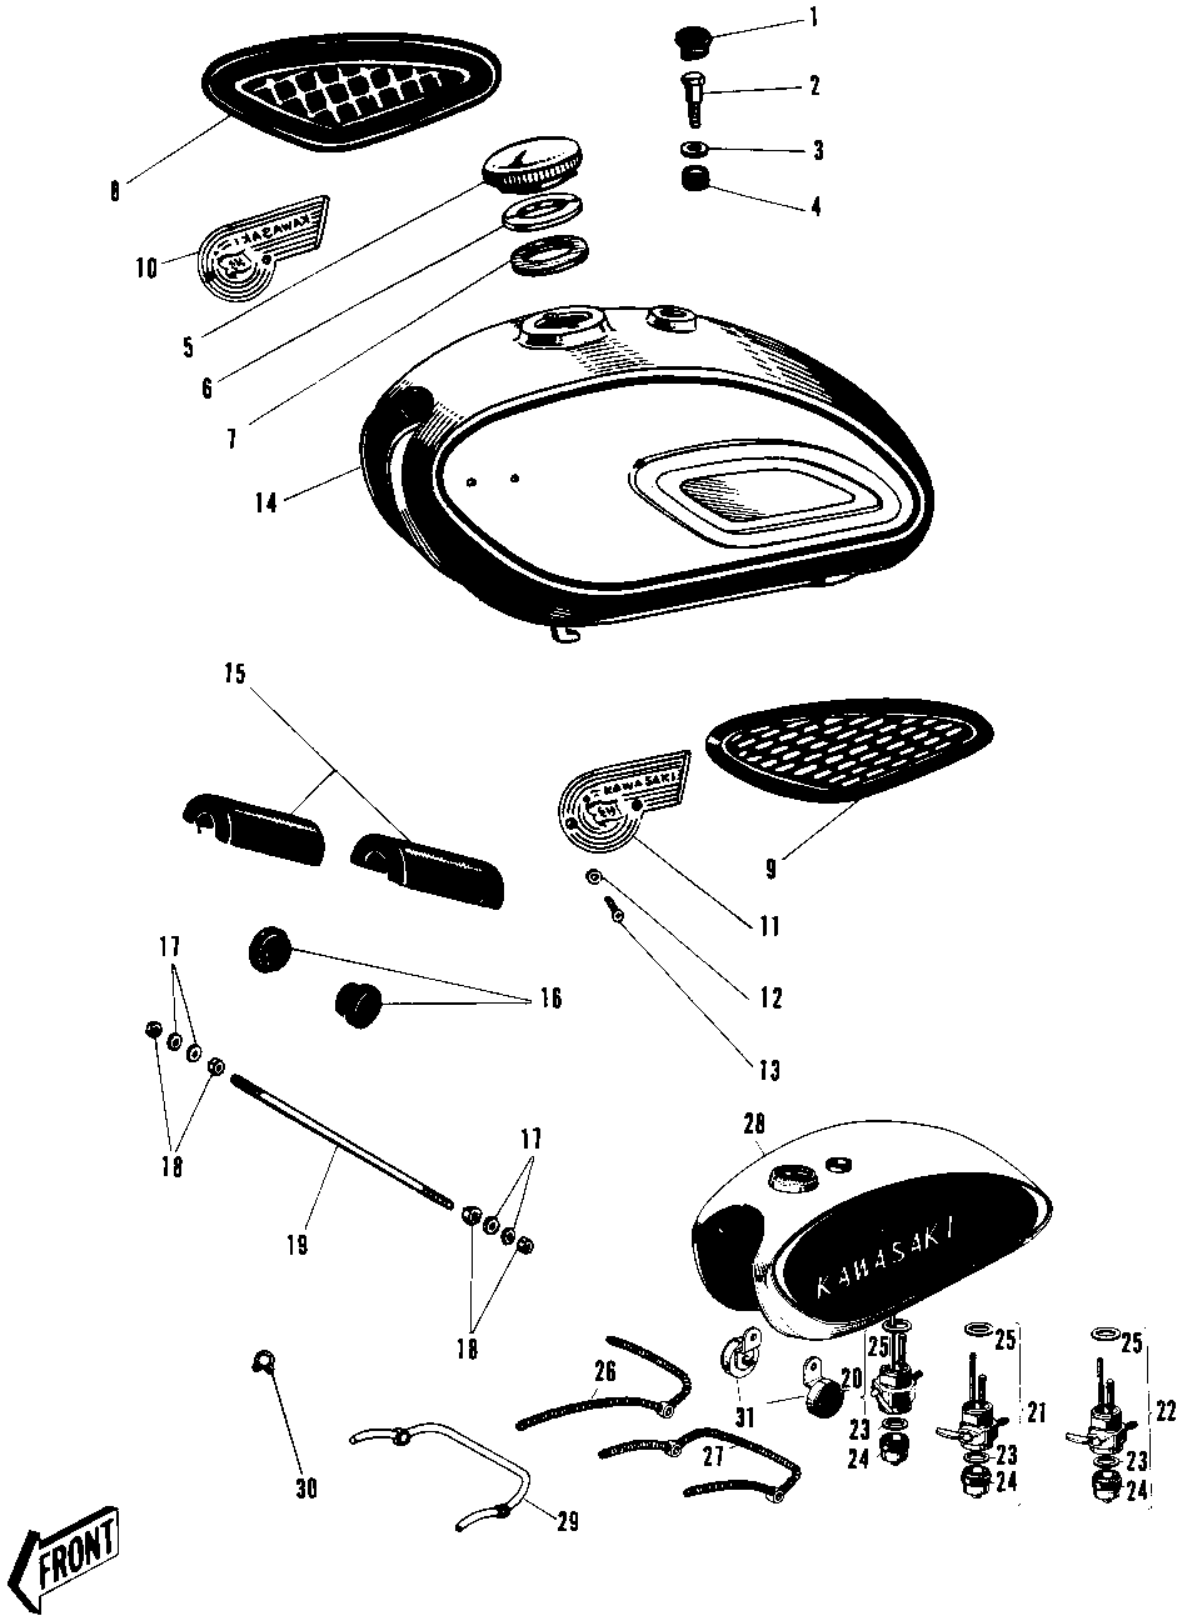

1968 W1SS PARTS DIAGRAM

FUEL TANK

1968 W1SS PARTS LIST

FUEL TANK

ITEM NAME	PART NUMBER	QUANTITY
CAP FUEL TNK FIT HOLE (Ref # 1)	51066-001	1
BOLT FUEL TANK FIT (Ref # 2)	92001-025	1
WASHER PLAIN 12MM (Ref # 3)	410B1200	1
DAMPER RUBB TANK BOLT (Ref # 4)	92075-033	1
CAP FUEL TANK (Ref # 5,6)	51049-008	1
GASKET-FUEL TANK CAP (Ref # 7)	51059-007	1
GRIP KNEE R.H (Ref # 8)	51062-008	1
GRIP KNEE L.H (Ref # 9)	51061-009	1
EMBLEM FUEL TANK R.H (Ref # 10)	56014-010	1
EMBLEM FUEL TANK L.H (Ref # 11)	56013-009	1
SPACER FL TANK EMBLEM (Ref # 12)	56025-002	4
SCREW PAN HEAD 4X8 (Ref # 13)	220E0408	4
SCREW PAN HEAD 4X8 (Ref # 13)	220E0408	4
TANK FUEL C.RED (Ref # 14)	51001-024-24	(1
TANK FUEL BLACK (Ref # 14)	51001-021-10	(1
TANK FUEL C.BLUE (Ref # 14)	51001-024-27	(1
UNAVAILABLE IN PRICE BOOK (Ref # 14)	51001-024-10	1
TANK FUEL C.RED (Ref # 14)	51001-024-24	1
TANK FUEL C.BLUE (Ref # 14)	51001-024-27	1
MAT FUEL TANK (Ref # 15)	51067-002	2
DAMPER RUBB FUEL TANK (Ref # 16)	92075-032	2
WASHER PLAIN 6MM (Ref # 17)	411B0600	4
NUT 6MM (Ref # 18)	311B0600	4
BOLT SHOCK DAMPER (Ref # 19)	92091-012	1
FUEL COCK ASSY (Ref # 20)	51023-008	2
GASKET FUEL COCK CUP (Ref # 23)	51037-007	2
CUP FUEL COCK (Ref # 24)	51036-003	2
GASKET FUEL COCK JONT (Ref # 25)	51032-001	2
PIPE FUEL (Ref # 27)	51044-019	1