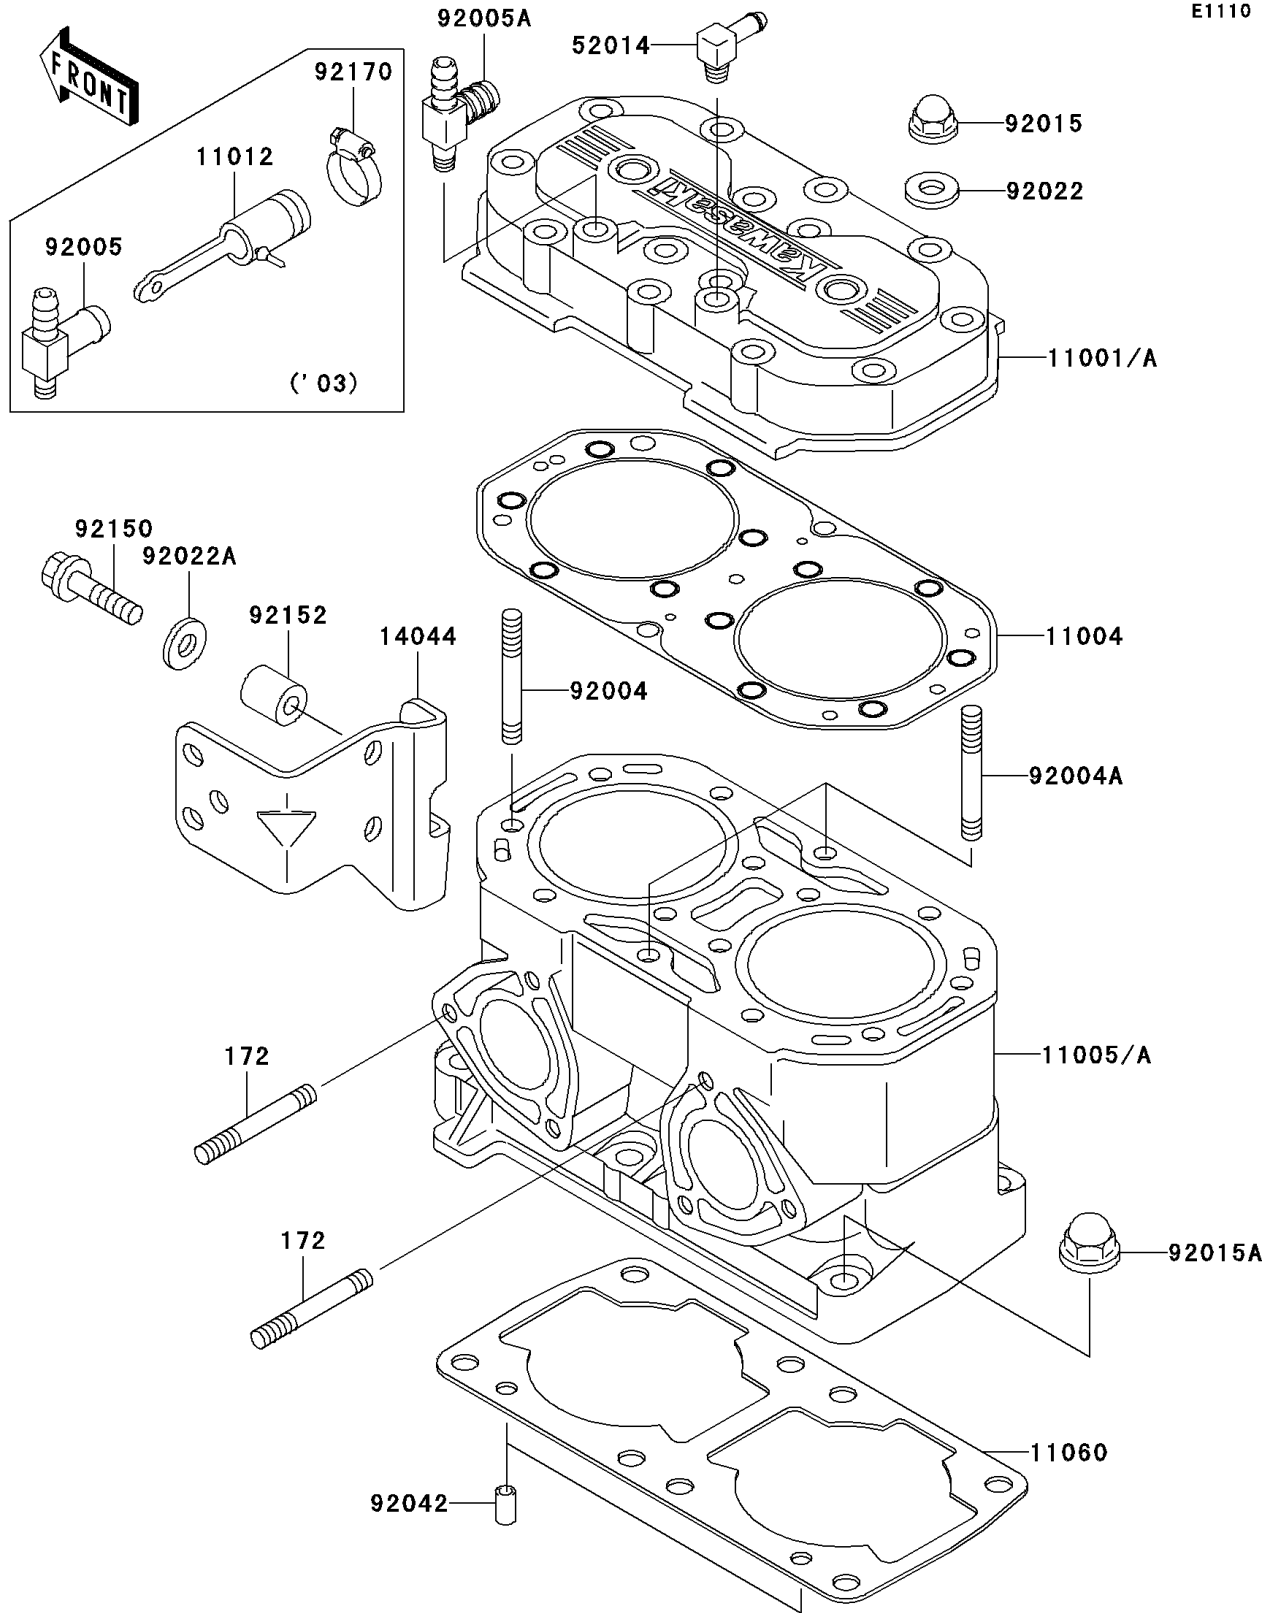

2005 800 SX-R PARTS DIAGRAM

Cylinder Head/Cylinder

E1110

2005 800 SX-R PARTS LIST

Cylinder Head/Cylinder

ITEM NAME	PART NUMBER	QUANTITY
BOLT-STUD (Ref # 172)	172R0830	6
HEAD-CYLINDER (Ref # 11001A)	11001-3746	1
GASKET-HEAD (Ref # 11004)	11004-3720	1
CYLINDER-ENGINE (Ref # 11005A)	11005-3760	1
GASKET,CYLINDER BASE (Ref # 11060)	11060-3711	1
HOLDER-CABLE (Ref # 14044)	14044-3728	1
ELBOW (Ref # 52014)	52014-3721	1
STUD,8X43 (Ref # 92004)	92004-3715	12
STUD,8X43 (Ref # 92004A)	92004-3719	2
FITTING (Ref # 92005A)	92005-3749	1
NUT,CAP,8MM (Ref # 92015)	92015-1371	14
NUT,10MM (Ref # 92015A)	92015-1649	8
WASHER,8.2X18X1.5 (Ref # 92022)	92022-1964	14
WASHER,8.2X18X1.5 (Ref # 92022A)	92022-3743	2
PIN,DOWEL,6.3X8X14 (Ref # 92042)	92042-007	2
BOLT,8X35 (Ref # 92150)	92150-3833	2
COLLAR (Ref # 92152)	92152-3736	2