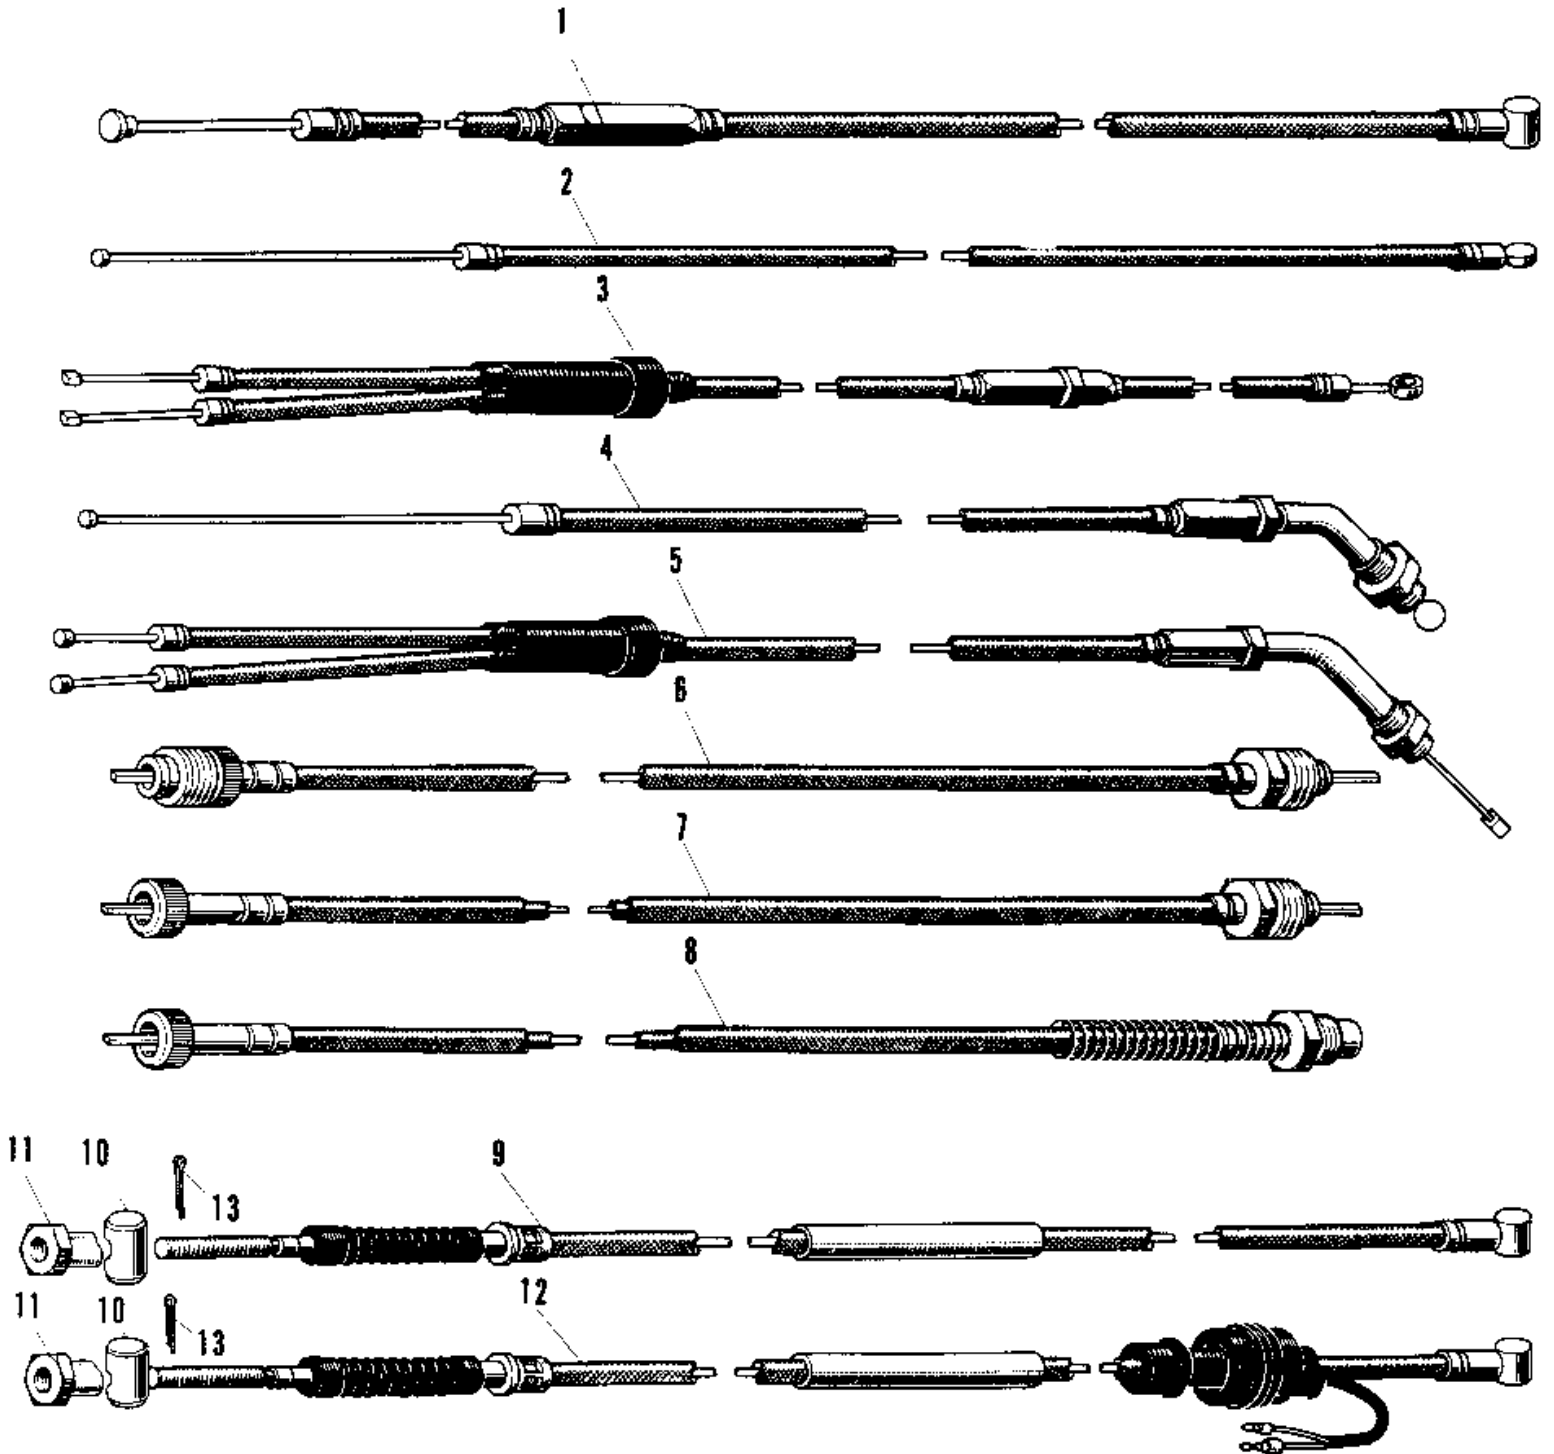

# 1969 Commander PARTS DIAGRAM

## CABLES

# 1969 Commander PARTS LIST

## CABLES

| ITEM NAME                        | PART NUMBER | QUANTITY |
|----------------------------------|-------------|----------|
| CABLE CLUTCH (Ref # 1)           | 54011-022   | 1        |
| CABLE AIR SHUTTER (Ref # 2)      | 54017-020   | 1        |
| CABLE THROTTLE (Ref # 4)         | 54012-039   | 1        |
| CABLE SPEEDOMETER (Ref # 6)      | 54001-020   | 1        |
| CABLE,SPEEDOMETER (Ref # 7)      | 54001-022   | 1        |
| CABLE,TACHOMETER (Ref # 8)       | 54018-1009  | (1       |
| CABLE,TACHOMETER (Ref # 8)       | 54018-1009  | 1        |
| CABLE FRONT BRAKE (Ref # 9~11,1) | 54005-025   | 1        |
| CABLE FRONT BRAKE (Ref # 10~13)  | 54005-039   | 1        |
| PIN BRAKE ROD (Ref # 10)         | 92043-053   | 1        |
| NUT-BRAKE CABLE ADJST (Ref # 11) | 92015-041   | 1        |
| PIN COTTER 2.0X15 (Ref # 13)     | 550D2015    | 1        |