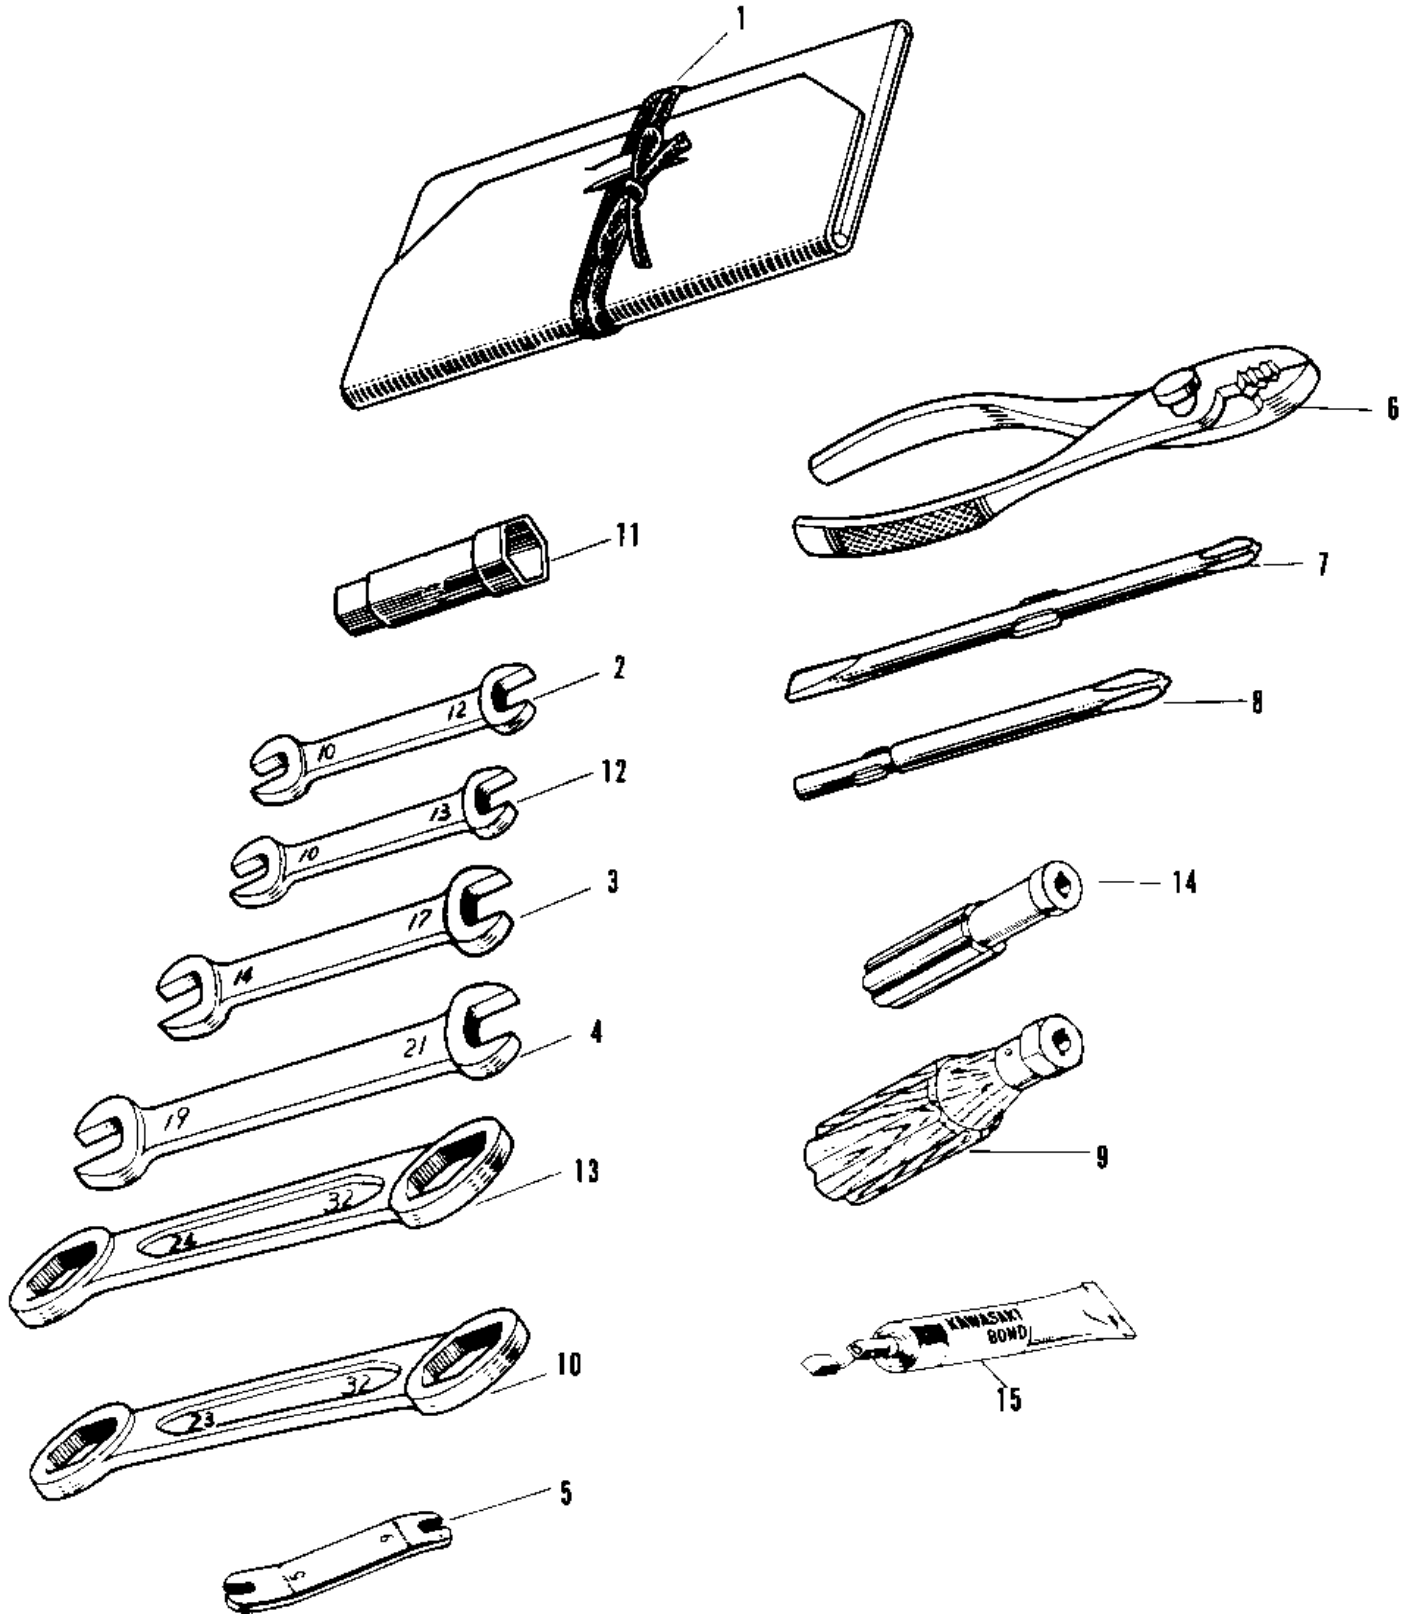

1966 W1 PARTS DIAGRAM

OWNER TOOLS

1966 W1 PARTS LIST

OWNER TOOLS

ITEM NAME	PART NUMBER	QUANTITY
UNAVAILABLE IN PRICE BOOK (Ref # 1~11)	56007-010	1
BAG,TOOL (Ref # 1)	56008-008	1
UNAVAILABLE IN PRICE BOOK (Ref # 2)	960B1012	1
UNAVAILABLE IN PRICE BOOK (Ref # 3)	960B1417	1
UNAVAILABLE IN PRICE BOOK (Ref # 4)	960B1921	1
WRENCH TAPPET ADJUST (Ref # 5)	92108-002	1
UNAVAILABLE IN PRICE BOOK (Ref # 6)	956P1500	(1
92112-003 (Canada) (Ref # 6)	92112-001	1
UNAVAILABLE IN PRICE BOOK (Ref # 7)	92107-002	1
SCREW DRIVER #3 PHILIP (Ref # 8)	92107-005	1
UNAVAILABLE IN PRICE BOOK (Ref # 9)	92106-003	1
UNAVAILABLE IN PRICE BOOK (Ref # 10)	92109-001	1
UNAVAILABLE IN PRICE BOOK (Ref # 11)	92110-011	1
UNAVAILABLE IN PRICE BOOK (Ref # 1~8, 1)	56007-015	1
UNAVAILABLE IN PRICE BOOK (Ref # 12)	960B1013	1
WRENCH BOX 24X32 (Ref # 13)	92109-002	1
92106-1001 (Canada) (Ref # 14)	92106-002	1
LIQUID GASKET (Ref # 15)	92104-002	AR