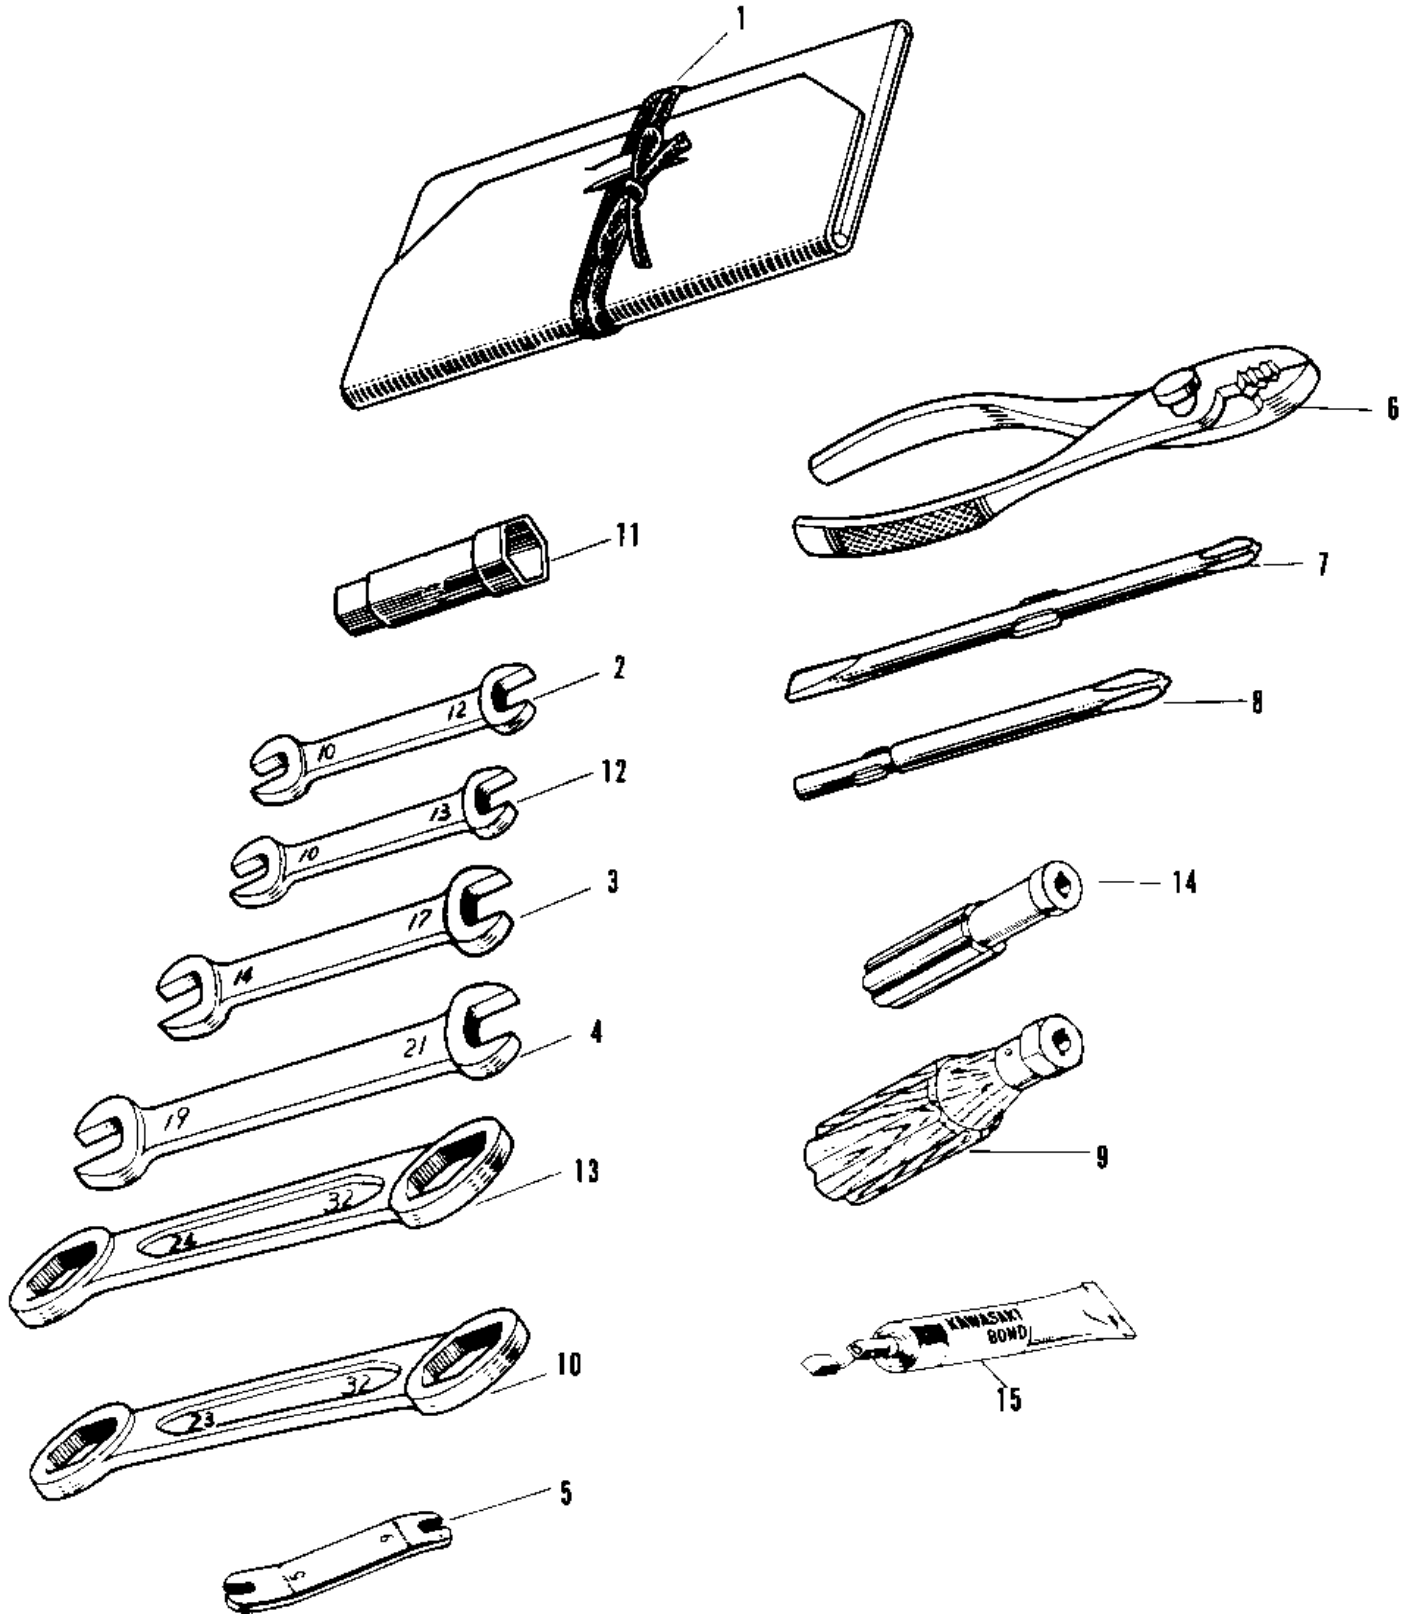

1968 W1SS PARTS DIAGRAM

OWNER TOOLS

1968 W1SS PARTS LIST

OWNER TOOLS

ITEM NAME	PART NUMBER	QUANTITY
UNAVAILABLE IN PRICE BOOK (Ref # 1~11)	56007-010	1
BAG,TOOL (Ref # 1)	56008-008	1
UNAVAILABLE IN PRICE BOOK (Ref # 2)	960B1012	1
UNAVAILABLE IN PRICE BOOK (Ref # 3)	960B1417	1
UNAVAILABLE IN PRICE BOOK (Ref # 4)	960B1921	1
WRENCH TAPPET ADJUST (Ref # 5)	92108-002	1
UNAVAILABLE IN PRICE BOOK (Ref # 6)	956P1500	(1
92112-003 (Canada) (Ref # 6)	92112-001	1
UNAVAILABLE IN PRICE BOOK (Ref # 7)	92107-002	1
SCREW DRIVER #3 PHILIP (Ref # 8)	92107-005	1
UNAVAILABLE IN PRICE BOOK (Ref # 9)	92106-003	1
UNAVAILABLE IN PRICE BOOK (Ref # 10)	92109-001	1
UNAVAILABLE IN PRICE BOOK (Ref # 11)	92110-011	1
UNAVAILABLE IN PRICE BOOK (Ref # 1~8, 1)	56007-015	1
UNAVAILABLE IN PRICE BOOK (Ref # 12)	960B1013	1
WRENCH BOX 24X32 (Ref # 13)	92109-002	1
92106-1001 (Canada) (Ref # 14)	92106-002	1
LIQUID GASKET (Ref # 15)	92104-002	AR