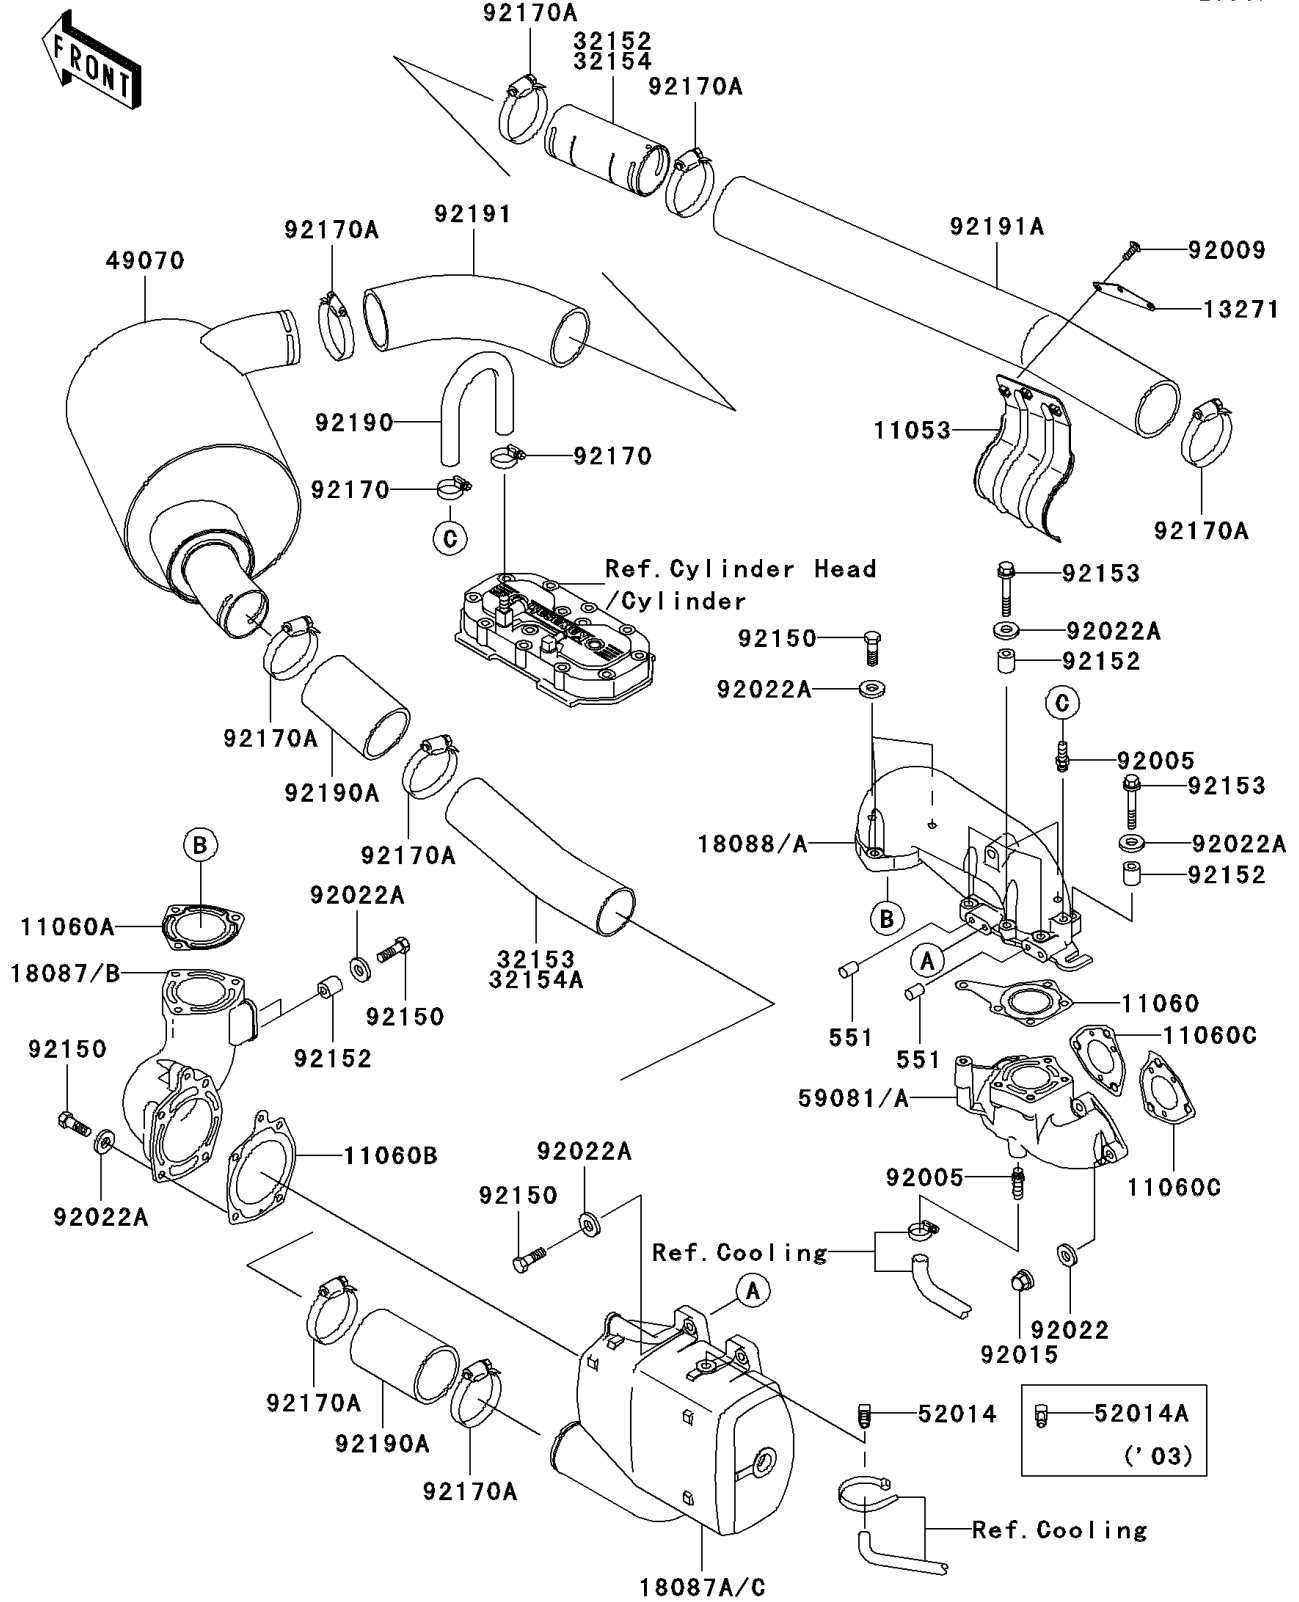

2005 800 SX-R PARTS DIAGRAM

Muffler(s)

E1140

2005 800 SX-R PARTS LIST

Muffler(s)

ITEM NAME	PART NUMBER	QUANTITY
PIN-DOWEL (Ref # 551)	551R0812	2
BRACKET (Ref # 11053)	11053-3728	1
GASKET,EXHAUST (Ref # 11060)	11060-3712	1
GASKET,MUFFLER,FR (Ref # 11060A)	11060-3713	1
GASKET,MUFFLER CHAMBER (Ref # 11060B)	11060-3714	1
GASKET,EXHAUST MANIFOLD (Ref # 11060C)	11060-3759	2
PLATE (Ref # 13271)	13271-3872	1
MUFFLER,FR (Ref # 18087B)	18087-3705	1
MUFFLER,RR (Ref # 18087C)	18087-3706	1
PIPE-EXHAUST (Ref # 18088A)	18088-3722	1
PIPE (Ref # 32154)	32154-3709	1
PIPE (Ref # 32154A)	32154-3710	1
MUFFLER-COMP (Ref # 49070)	49070-3743	1
ELBOW (Ref # 52014)	52014-3708	1
MANIFOLD-EXHAUST (Ref # 59081A)	59081-3742	1
FITTING,HOSE (Ref # 92005)	92005-3712	2
SCREW,M6X20 (Ref # 92009)	92009-3870	3
NUT,CAP,8MM (Ref # 92015)	92015-1371	6
WASHER,8.2X18X1.5 (Ref # 92022)	92022-1964	6
WASHER,8.2X18X1.5 (Ref # 92022A)	92022-3743	16
BOLT,8X35 (Ref # 92150)	92150-3833	11
COLLAR (Ref # 92152)	92152-3736	7
BOLT (Ref # 92153)	92153-1276	5
CLAMP (Ref # 92170)	92170-3718	2
CLAMP (Ref # 92170A)	92170-3754	8
TUBE,HEAD-EXHAUST PIPE (Ref # 92190)	92190-3829	1
TUBE,CHAMBER-MUFLER (Ref # 92190A)	92190-3950	2
TUBE,WATER MUFFLER-PIPE (Ref # 92191)	92191-3953	1
TUBE,PIPE-TAILPIPE (Ref # 92191A)	92191-3954	1