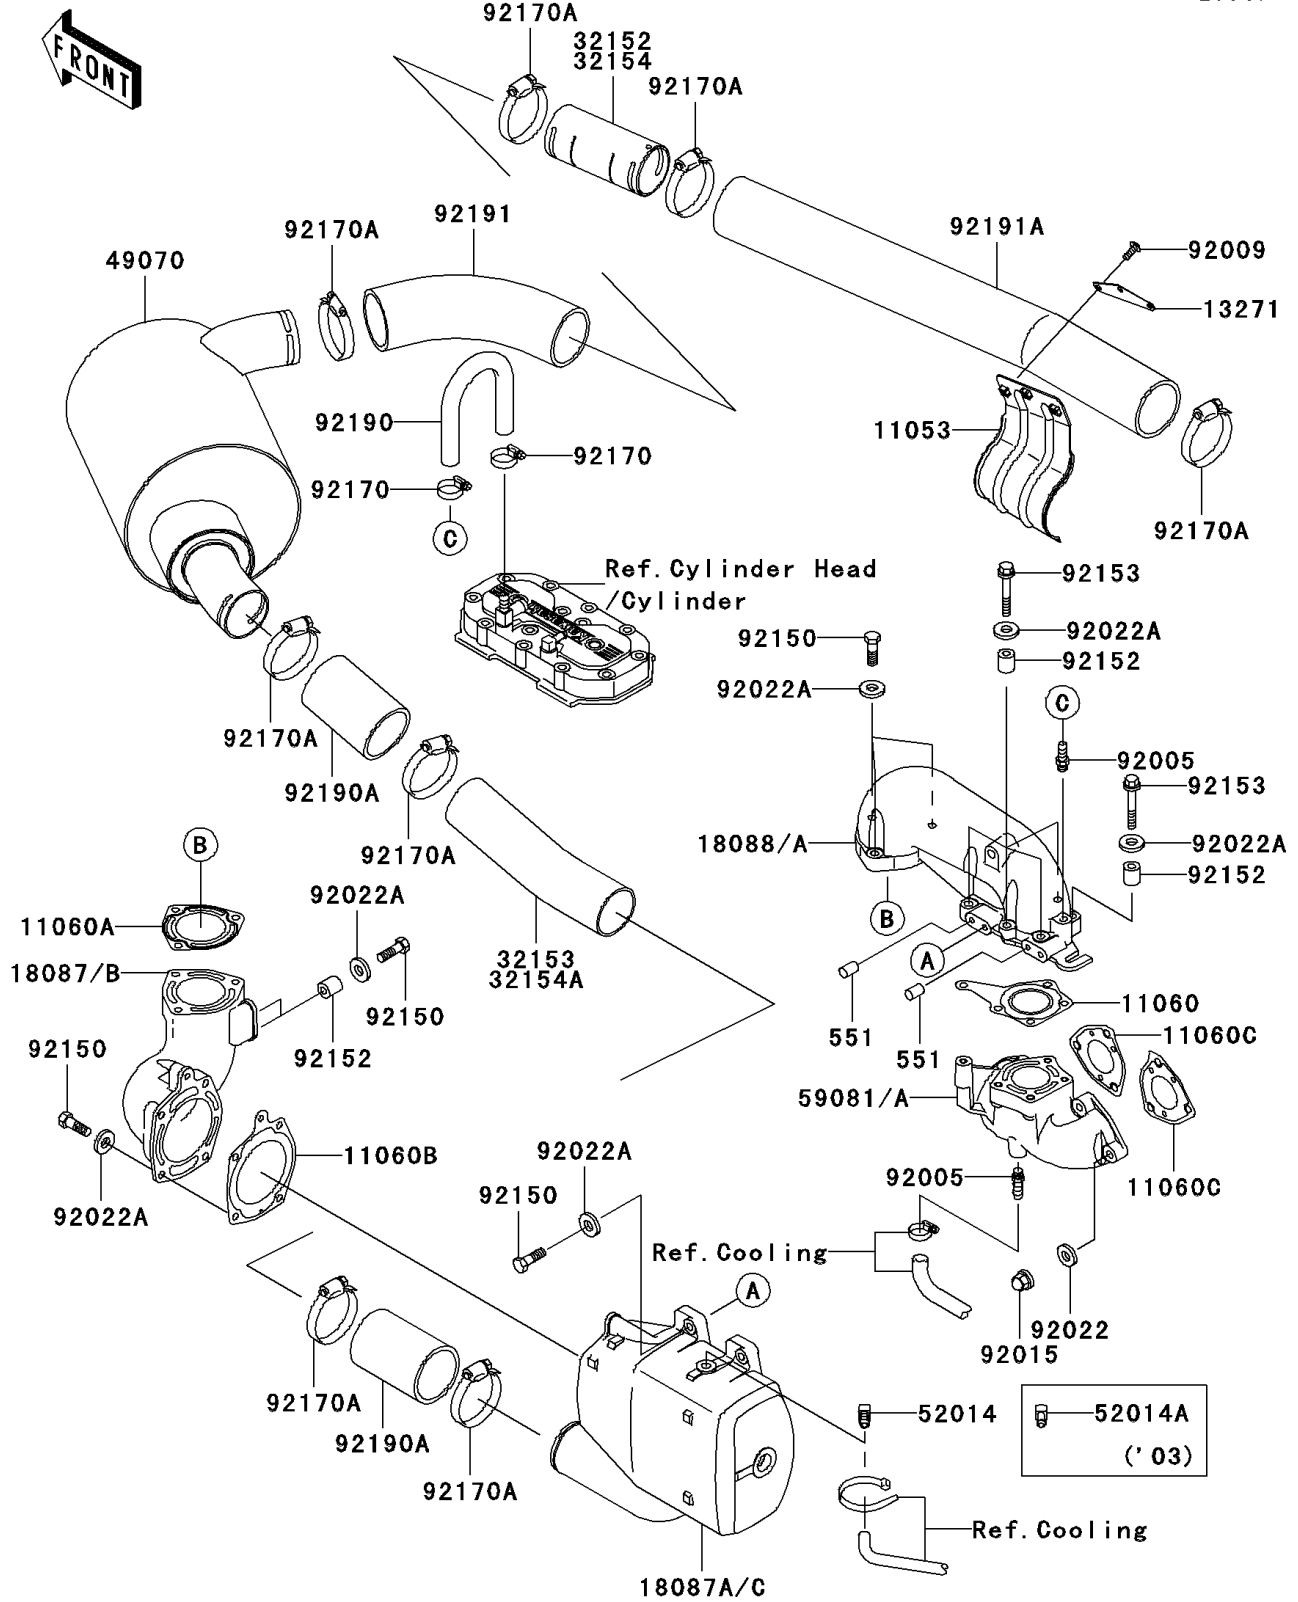

2005 800 SX-R PARTS DIAGRAM

Muffler(s)

E1140

2005 800 SX-R PARTS LIST

Muffler(s)

ITEM NAME	PART NUMBER	QUANTITY
PIN-DOWEL (Ref # 551)	551R0812	2
BRACKET (Ref # 11053)	11053-3728	1
GASKET,EXHAUST (Ref # 11060)	11060-3712	1
GASKET,MUFFLER,FR (Ref # 11060A)	11060-3713	1
GASKET,MUFFLER CHAMBER (Ref # 11060B)	11060-3714	1
GASKET,EXHAUST MANIFOLD (Ref # 11060C)	11060-3759	2
PLATE (Ref # 13271)	13271-3872	1
MUFFLER,FR (Ref # 18087B)	18087-3705	1
MUFFLER,RR (Ref # 18087C)	18087-3706	1
PIPE-EXHAUST (Ref # 18088A)	18088-3722	1
PIPE (Ref # 32154)	32154-3709	1
PIPE (Ref # 32154A)	32154-3710	1
MUFFLER-COMP (Ref # 49070)	49070-3743	1
ELBOW (Ref # 52014)	52014-3708	1
MANIFOLD-EXHAUST (Ref # 59081A)	59081-3742	1
FITTING,HOSE (Ref # 92005)	92005-3712	2
SCREW,M6X20 (Ref # 92009)	92009-3870	3
NUT,CAP,8MM (Ref # 92015)	92015-1371	6
WASHER,8.2X18X1.5 (Ref # 92022)	92022-1964	6
WASHER,8.2X18X1.5 (Ref # 92022A)	92022-3743	16
BOLT,8X35 (Ref # 92150)	92150-3833	11
COLLAR (Ref # 92152)	92152-3736	7
BOLT (Ref # 92153)	92153-1276	5
CLAMP (Ref # 92170)	92170-3718	2
CLAMP (Ref # 92170A)	92170-3754	8
TUBE,HEAD-EXHAUST PIPE (Ref # 92190)	92190-3829	1
TUBE,CHAMBER-MUFLER (Ref # 92190A)	92190-3950	2
TUBE,WATER MUFFLER-PIPE (Ref # 92191)	92191-3953	1
TUBE,PIPE-TAILPIPE (Ref # 92191A)	92191-3954	1