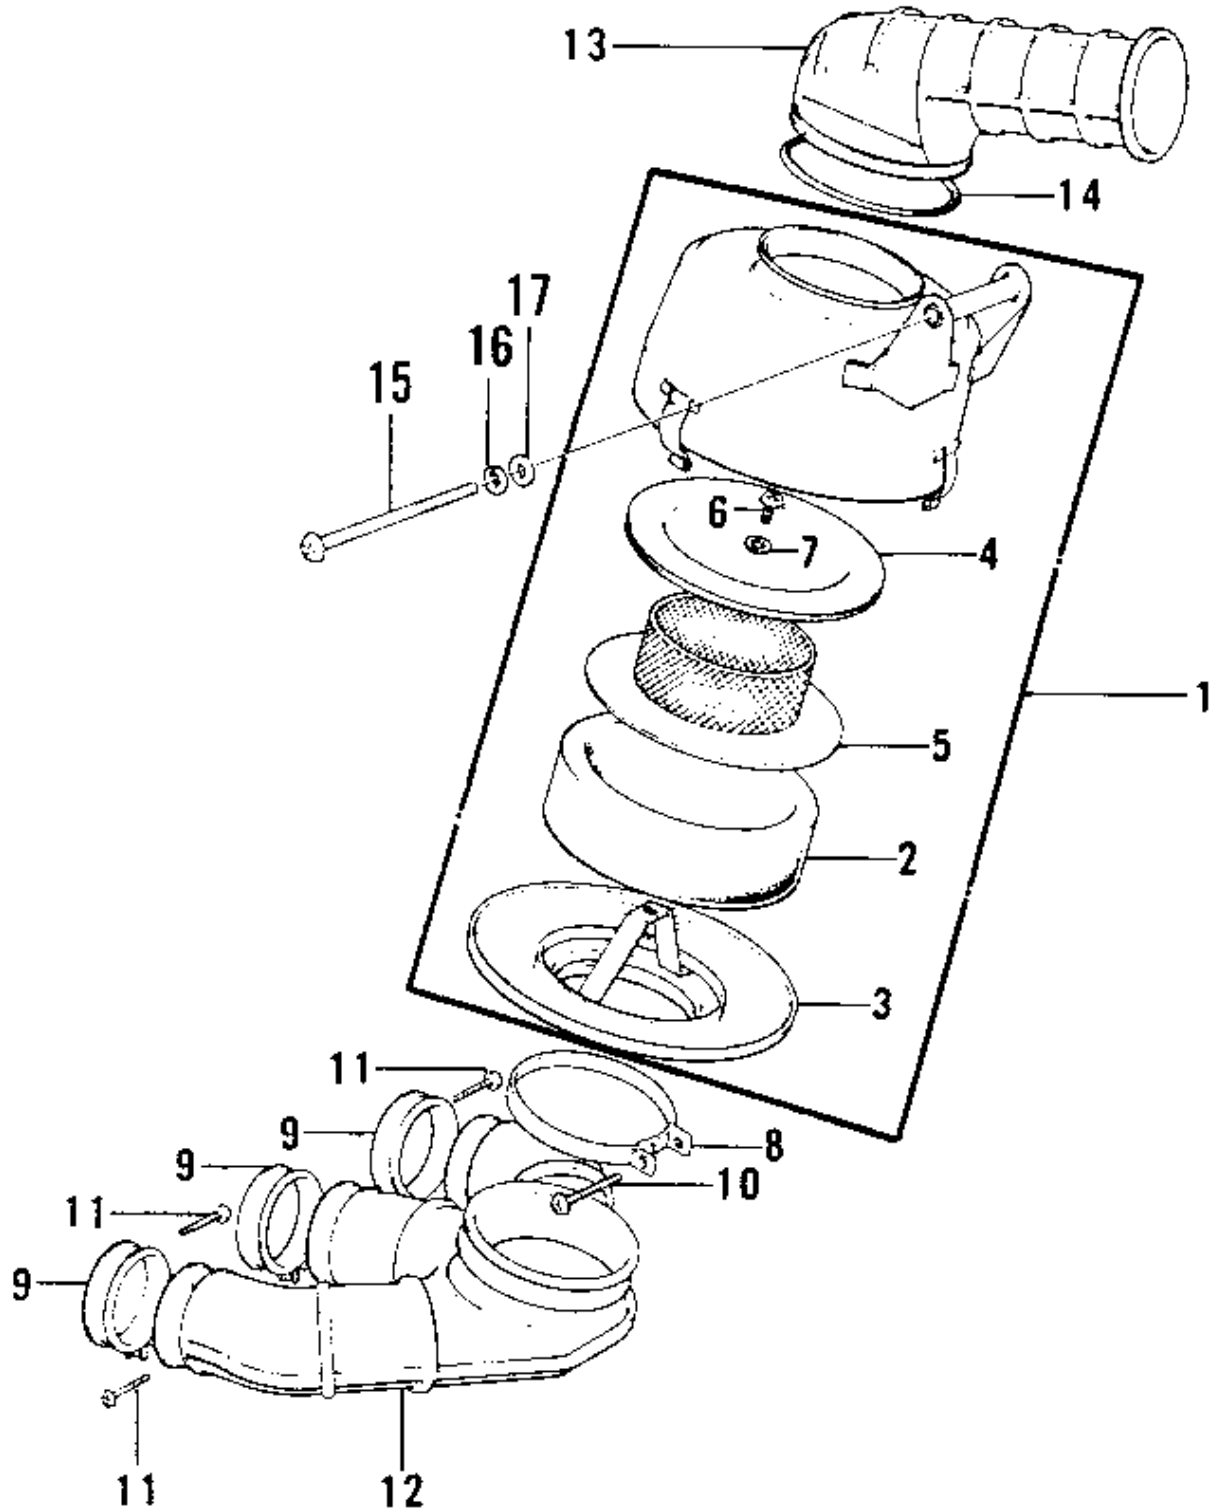

# 1972 Mach IV PARTS DIAGRAM

AIR CLEANER

# 1972 Mach IV PARTS LIST

## AIR CLEANER

ITEM NAME	PART NUMBER	QUANTITY
AIR CLEANER ASSY (Ref # 1)	11010-050	1
ELEMENT,AIR,CLNR (Ref # 2)	11013-033	1
CAP-AIR CLEANER,LOWER (Ref # 3)	11012-024	1
CAP-AIR CLEANER,UPPER (Ref # 4)	11012-025	1
WIRE NET-AIR CLEANER (Ref # 5)	11014-005	1
SCREW PAN HEAD 6X12 (Ref # 6)	220B0612	1
WASHER SPRING 6MM (Ref # 7)	461F0600	1
CLAMP-AIR CLEANER (Ref # 8)	92037-060	1
CLAMP-INLET PIPE (Ref # 9)	92037-061	3
SCREW PAN HEAD 6X35 (Ref # 10)	220B0635	1
SCREW-PAN-CROS (Ref # 11)	220B0535	3
INLET PIPE (Ref # 12)	11015-032	1
SILENCER (Ref # 13)	11016-005	1
SPRING-COIL (Ref # 14)	92081-102	1
SCREW PAN HEAD 6X110 (Ref # 15)	220B06110	1
WASHER SPRING 6MM (Ref # 16)	461F0600	1
WASHER PLAIN 6MM (Ref # 17)	411B0600	1