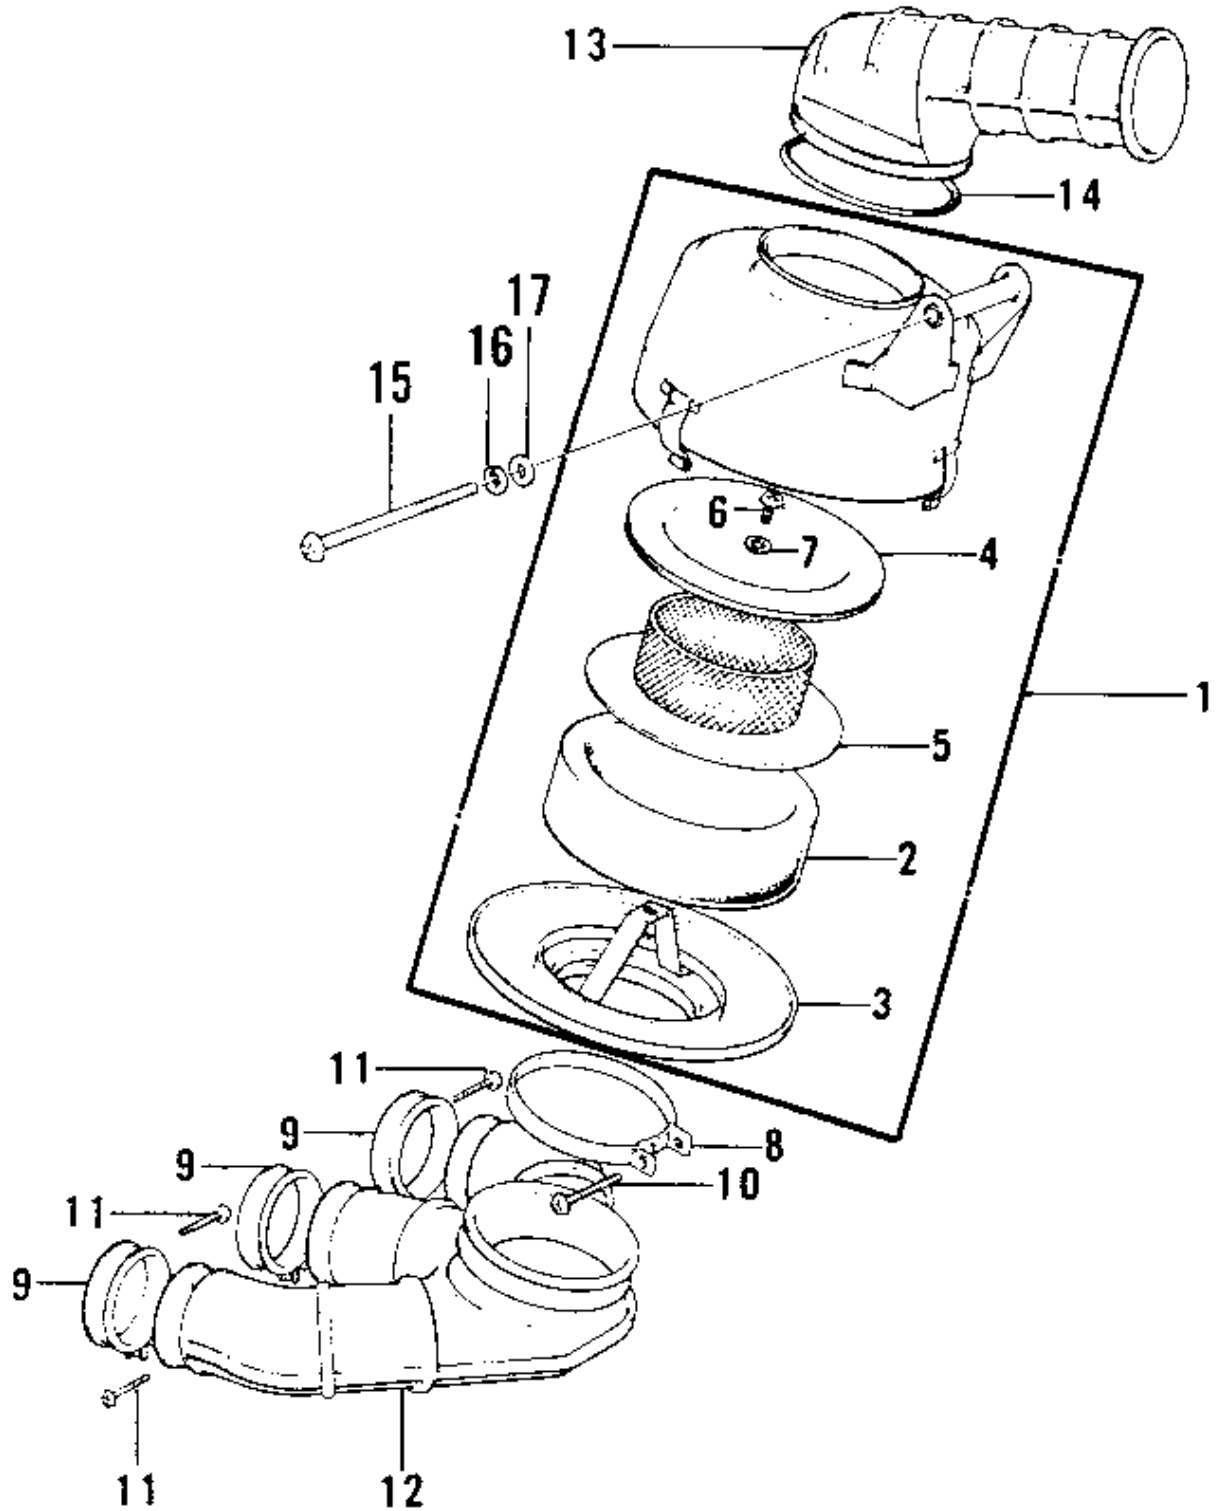

1973 Mach IV PARTS DIAGRAM

AIR CLEANER

1973 Mach IV PARTS LIST

AIR CLEANER

ITEM NAME	PART NUMBER	QUANTITY
AIR CLEANER ASSY (Ref # 1)	11010-050	
ELEMENT,AIR,CLNR (Ref # 2)	11013-033	
CAP-AIR CLEANER,LOWER (Ref # 3)	11012-024	
CAP-AIR CLEANER,UPPER (Ref # 4)	11012-025	
WIRE NET-AIR CLEANER (Ref # 5)	11014-005	
SCREW PAN HEAD 6X12 (Ref # 6)	220B0612	
WASHER SPRING 6MM (Ref # 7)	461F0600	
CLAMP-AIR CLEANER (Ref # 8)	92037-060	
CLAMP-INLET PIPE (Ref # 9)	92037-061	
SCREW PAN HEAD 6X35 (Ref # 10)	220B0635	
SCREW-PAN-CROS (Ref # 11)	220B0535	
INLET PIPE (Ref # 12)	11015-032	
SILENCER (Ref # 13)	11016-005	
SPRING-COIL (Ref # 14)	92081-102	
SCREW PAN HEAD 6X110 (Ref # 15)	220B06110	
WASHER SPRING 6MM (Ref # 16)	461F0600	
WASHER PLAIN 6MM (Ref # 17)	411B0600	