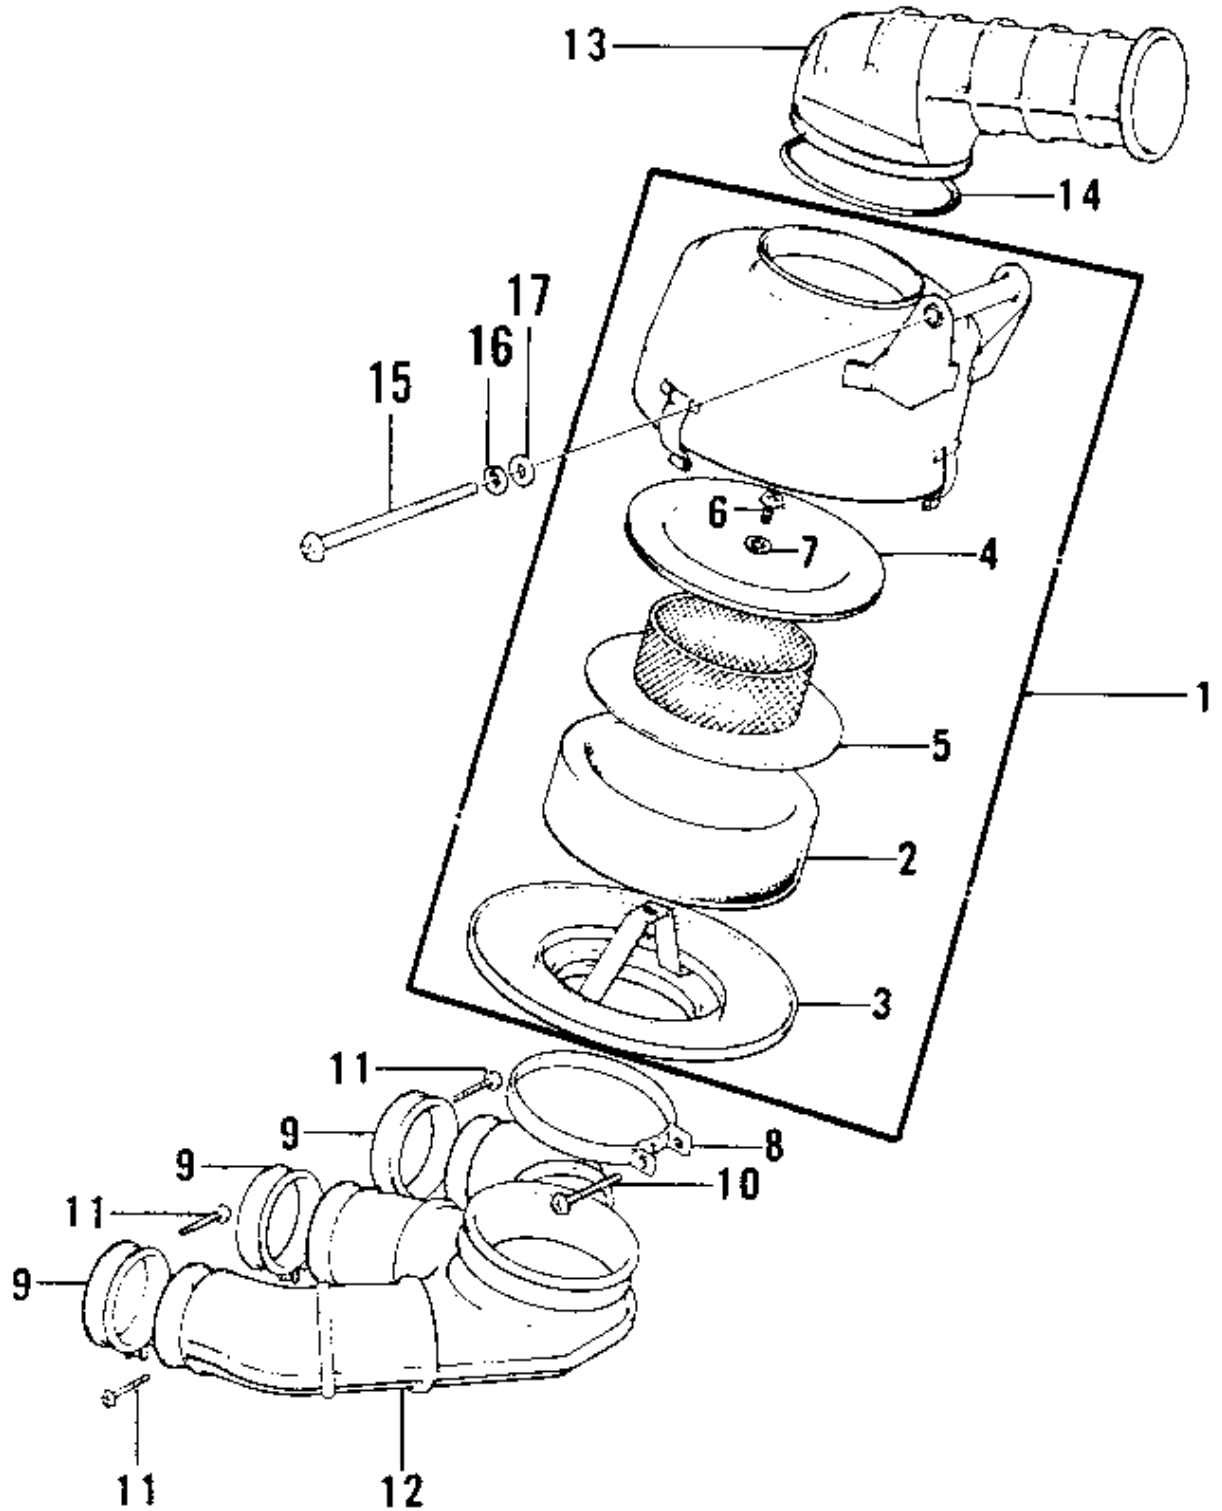

# 1974 Mach IV PARTS DIAGRAM

AIR CLEANER

# 1974 Mach IV PARTS LIST

## AIR CLEANER

ITEM NAME	PART NUMBER	QUANTITY
AIR CLEANER ASSY (Ref # 1)	11010-050	
ELEMENT,AIR,CLNR (Ref # 2)	11013-033	
CAP-AIR CLEANER,LOWER (Ref # 3)	11012-024	
CAP-AIR CLEANER,UPPER (Ref # 4)	11012-025	
WIRE NET-AIR CLEANER (Ref # 5)	11014-005	
SCREW PAN HEAD 6X12 (Ref # 6)	220B0612	
WASHER SPRING 6MM (Ref # 7)	461F0600	
CLAMP-AIR CLEANER (Ref # 8)	92037-060	
CLAMP-INLET PIPE (Ref # 9)	92037-061	
SCREW PAN HEAD 6X35 (Ref # 10)	220B0635	
SCREW-PAN-CROS (Ref # 11)	220B0535	
INLET PIPE (Ref # 12)	11015-032	
SILENCER (Ref # 13)	11016-005	
SPRING-COIL (Ref # 14)	92081-102	
SCREW PAN HEAD 6X110 (Ref # 15)	220B06110	
WASHER SPRING 6MM (Ref # 16)	461F0600	
WASHER PLAIN 6MM (Ref # 17)	411B0600	