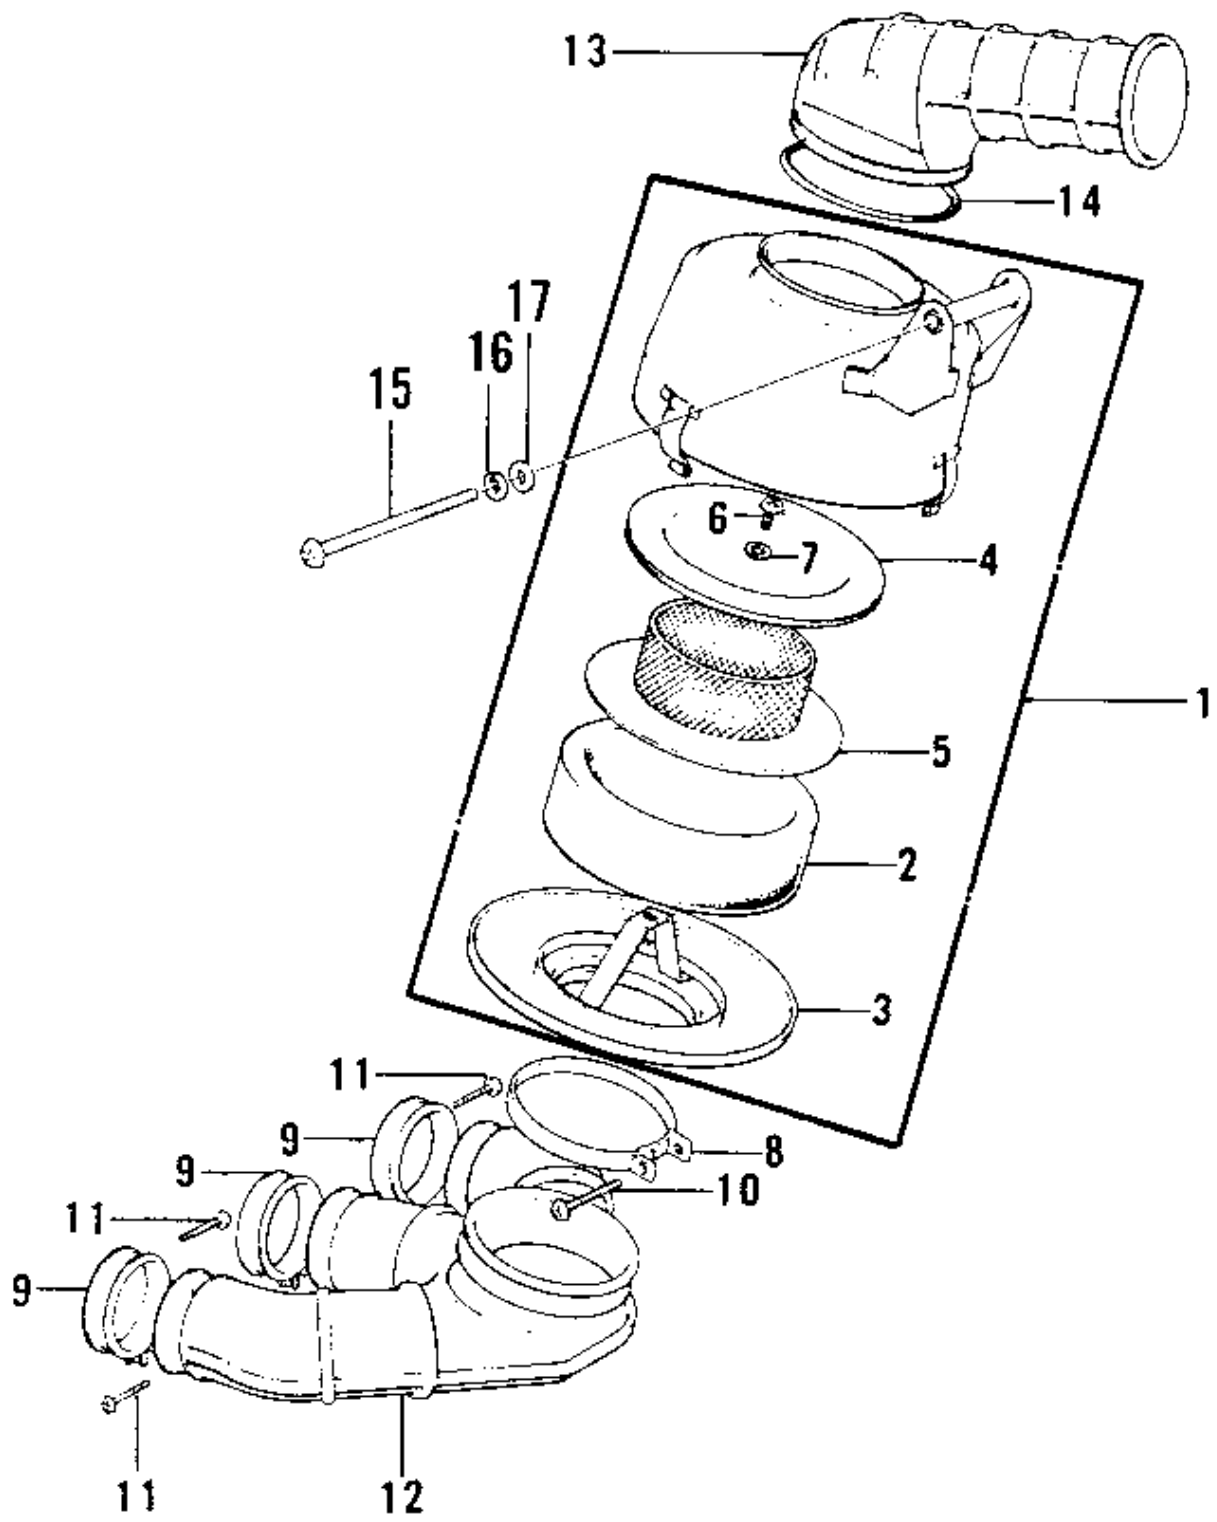

1975 Mach IV PARTS DIAGRAM

AIR CLEANER

1975 Mach IV PARTS LIST

AIR CLEANER

ITEM NAME	PART NUMBER	QUANTITY
AIR CLEANER ASSY (Ref # 1)	11010-050	
ELEMENT,AIR,CLNR (Ref # 2)	11013-033	
CAP-AIR CLEANER,LOWER (Ref # 3)	11012-024	
CAP-AIR CLEANER,UPPER (Ref # 4)	11012-025	
WIRE NET-AIR CLEANER (Ref # 5)	11014-005	
SCREW PAN HEAD 6X12 (Ref # 6)	220B0612	
WASHER SPRING 6MM (Ref # 7)	461F0600	
CLAMP-AIR CLEANER (Ref # 8)	92037-060	
CLAMP-INLET PIPE (Ref # 9)	92037-061	
SCREW PAN HEAD 6X35 (Ref # 10)	220B0635	
SCREW-PAN-CROS (Ref # 11)	220B0535	
INLET PIPE (Ref # 12)	11015-032	
SILENCER (Ref # 13)	11016-005	
SPRING-COIL (Ref # 14)	92081-102	
SCREW PAN HEAD 6X110 (Ref # 15)	220B06110	
WASHER SPRING 6MM (Ref # 16)	461F0600	
WASHER PLAIN 6MM (Ref # 17)	411B0600	