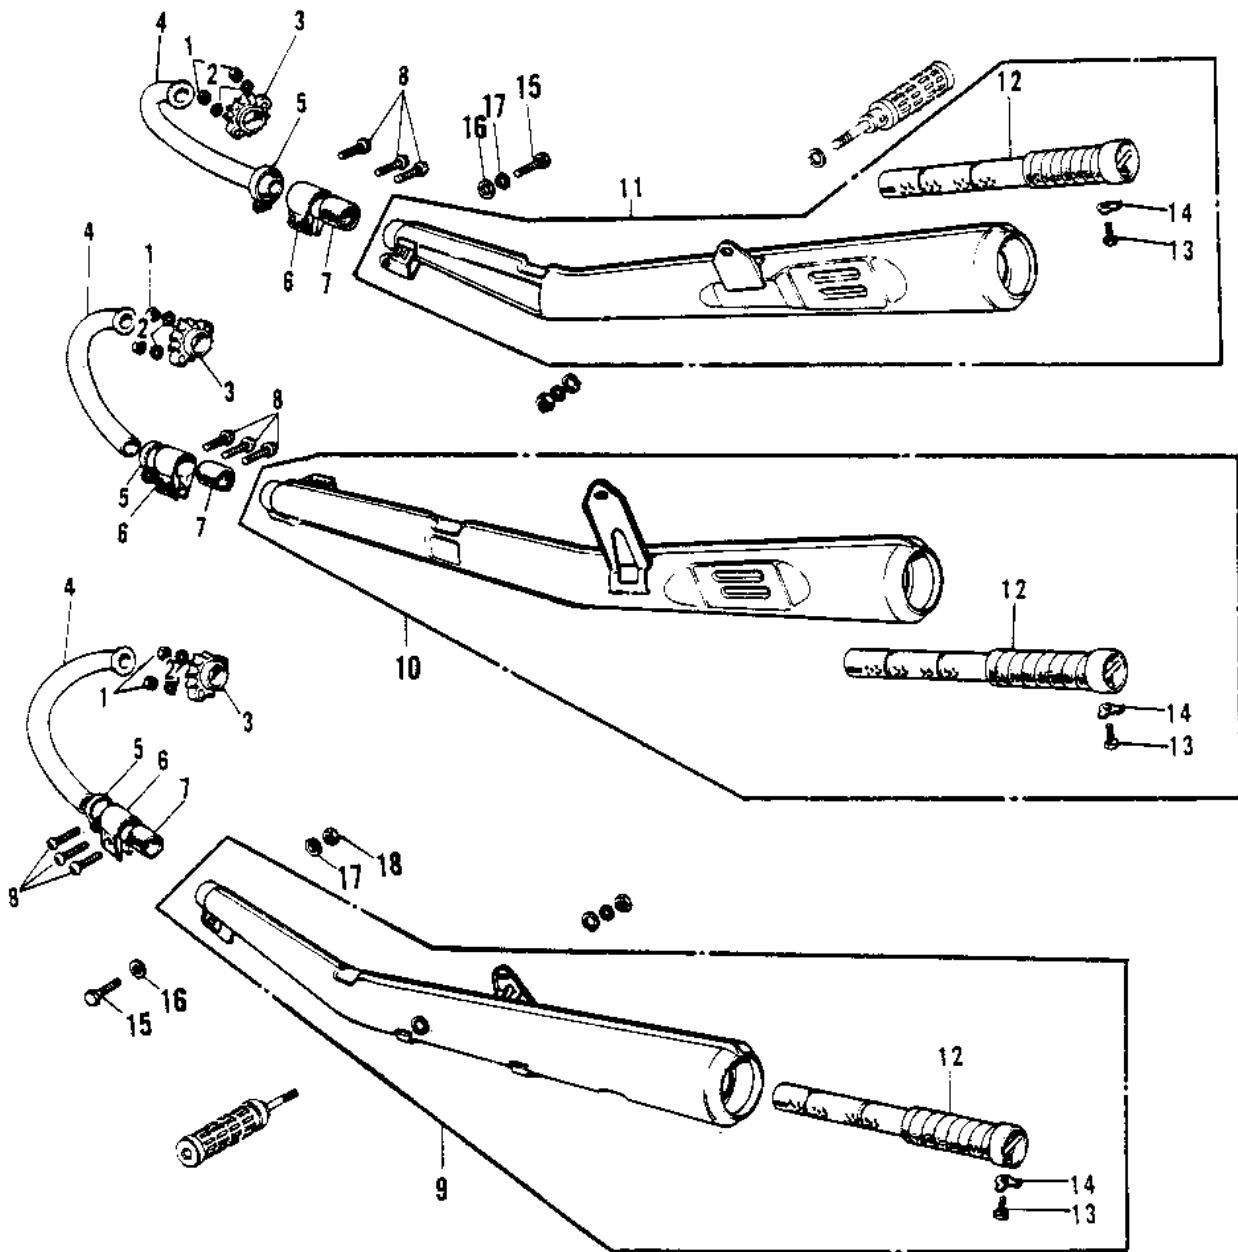

1973 Mach IV PARTS DIAGRAM

MUFFLERS (H2/A)

1973 Mach IV PARTS LIST

MUFFLERS (H2/A)

ITEM NAME	PART NUMBER	QUANTITY
NUT,8MM (Ref # 1)	311B0800	
WASHER SPRING 8MM (Ref # 2)	461F0800	
HOLDER-EXHAUST PIPE (Ref # 3)	18069-037	
PIPE-EXHAUST (Ref # 4)	18049-071	
HOLDER MUFFLER CONECT (Ref # 5)	18044-007	
HOLDER MUFFLER CONECT (Ref # 6)	18044-006	
CONNECTOR MUFFLER (Ref # 7)	18043-010	
SCREW PAN HEAD 6X30 (Ref # 8)	220B0630	
MUFFLER ASSY,L.H (Ref # 9)	18001-048	
MUFFLER ASSY,CENTER (Ref # 10)	18001-049	
MUFFLER ASSY,R.H (Ref # 11)	18001-050	
BAFFLE TUBE (Ref # 12)	18033-056	
BOLT-UPSET,6X12 (Ref # 13)	112G0612	
WASHER LOCK 6MM (Ref # 14)	92024-016	
BOLT,8X20 (Ref # 15)	115G0820	
WASHER PLAIN 8MM (Ref # 16)	411B0800	
WASHER SPRING 8MM (Ref # 17)	461F0800	
NUT,8MM (Ref # 18)	311B0800	