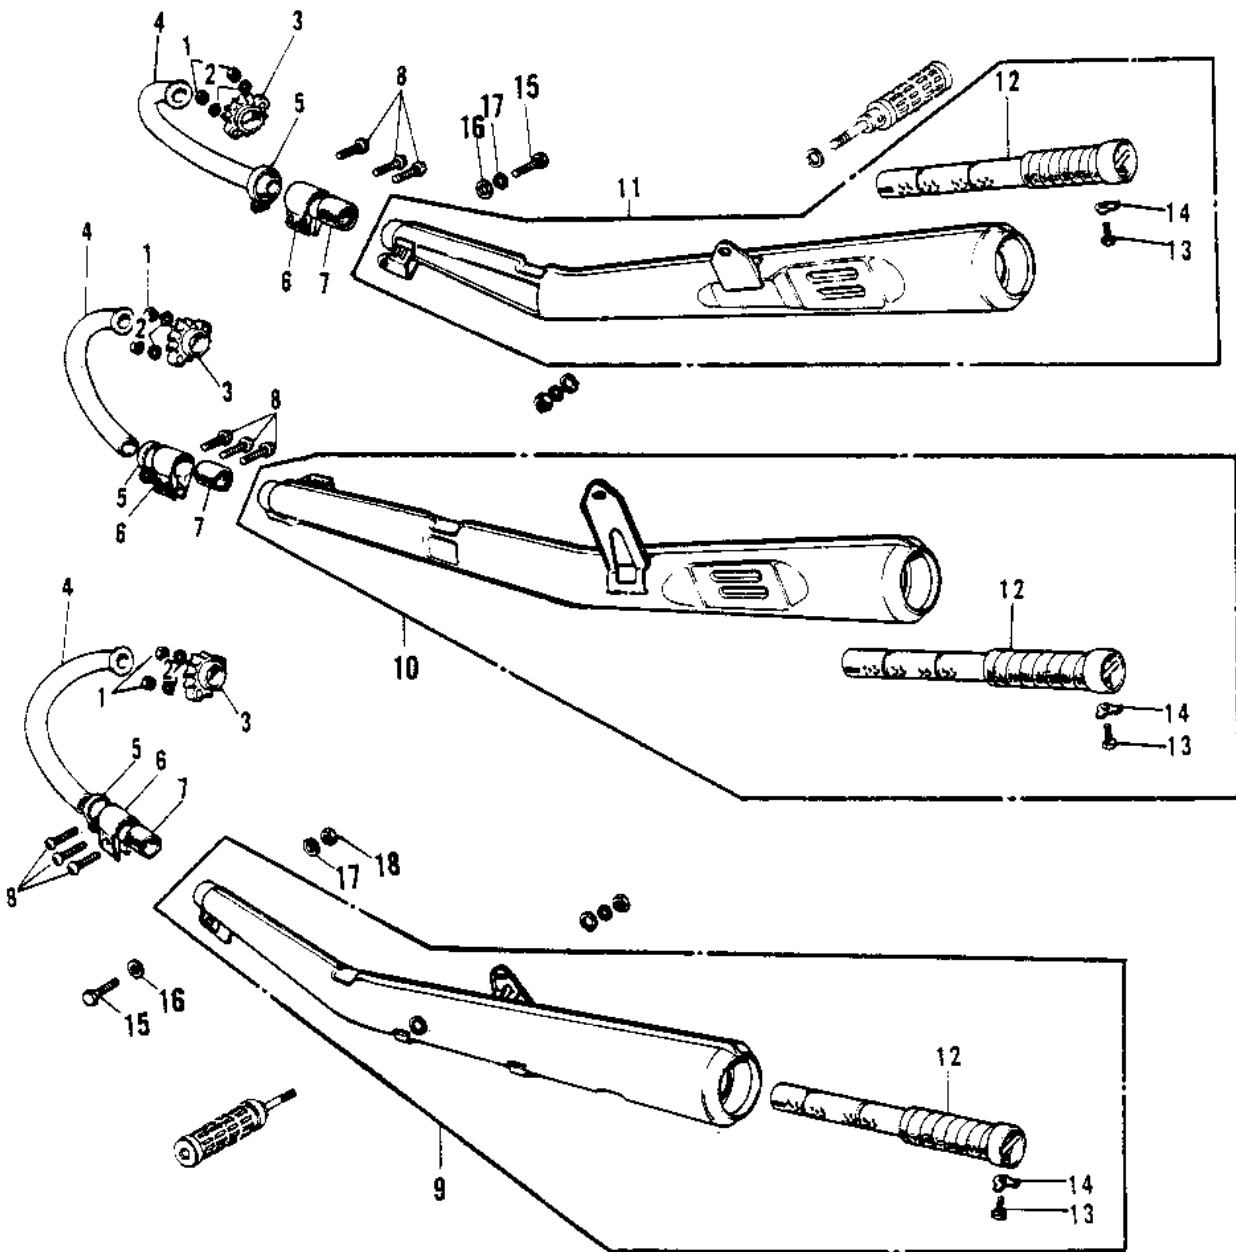

1973 Mach IV PARTS DIAGRAM

MUFFLERS (H2/A)

1973 Mach IV PARTS LIST

MUFFLERS (H2/A)

ITEM NAME	PART NUMBER	QUANTITY
NUT,8MM (Ref # 1)	311B0800	
WASHER SPRING 8MM (Ref # 2)	461F0800	
HOLDER-EXHAUST PIPE (Ref # 3)	18069-037	
PIPE-EXHAUST (Ref # 4)	18049-071	
HOLDER MUFFLER CONECT (Ref # 5)	18044-007	
HOLDER MUFFLER CONECT (Ref # 6)	18044-006	
CONNECTOR MUFFLER (Ref # 7)	18043-010	
SCREW PAN HEAD 6X30 (Ref # 8)	220B0630	
MUFFLER ASSY,L.H (Ref # 9)	18001-048	
MUFFLER ASSY,CENTER (Ref # 10)	18001-049	
MUFFLER ASSY,R.H (Ref # 11)	18001-050	
BAFFLE TUBE (Ref # 12)	18033-056	
BOLT-UPSET,6X12 (Ref # 13)	112G0612	
WASHER LOCK 6MM (Ref # 14)	92024-016	
BOLT,8X20 (Ref # 15)	115G0820	
WASHER PLAIN 8MM (Ref # 16)	411B0800	
WASHER SPRING 8MM (Ref # 17)	461F0800	
NUT,8MM (Ref # 18)	311B0800	