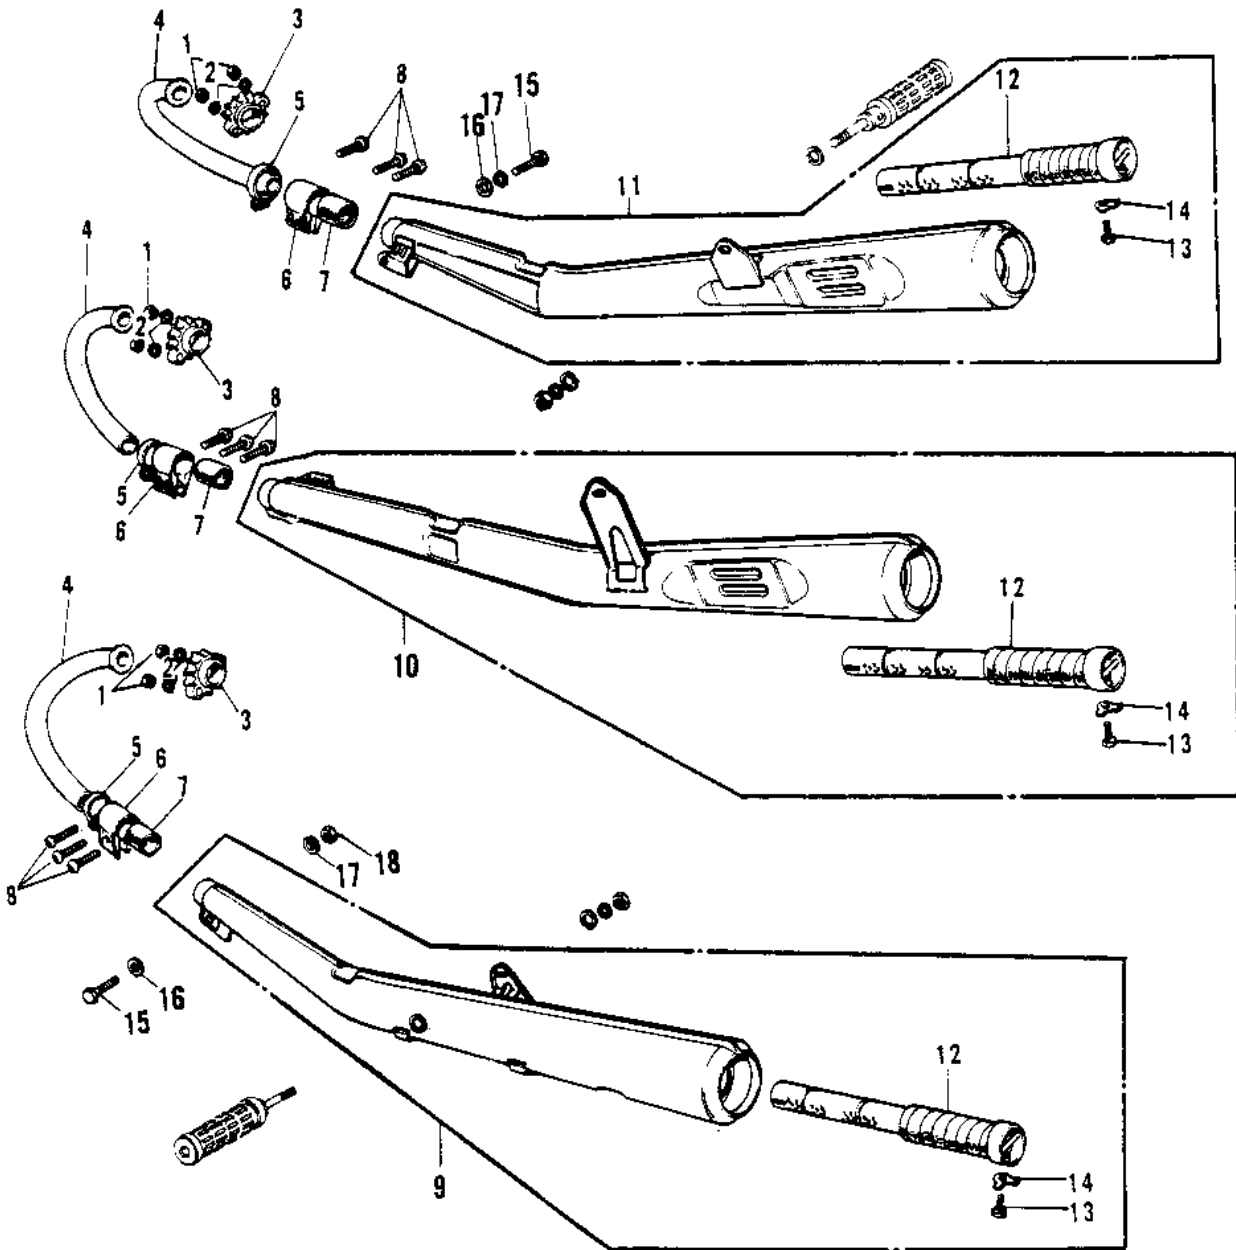

# 1974 Mach IV PARTS DIAGRAM

MUFFLERS (H2/A)

# 1974 Mach IV PARTS LIST

## MUFFLERS (H2/A)

ITEM NAME	PART NUMBER	QUANTITY
NUT,8MM (Ref # 1)	311B0800	
WASHER SPRING 8MM (Ref # 2)	461F0800	
HOLDER-EXHAUST PIPE (Ref # 3)	18069-037	
PIPE-EXHAUST (Ref # 4)	18049-071	
HOLDER MUFFLER CONECT (Ref # 5)	18044-007	
HOLDER MUFFLER CONECT (Ref # 6)	18044-006	
CONNECTOR MUFFLER (Ref # 7)	18043-010	
SCREW PAN HEAD 6X30 (Ref # 8)	220B0630	
MUFFLER ASSY,L.H (Ref # 9)	18001-048	
MUFFLER ASSY,CENTER (Ref # 10)	18001-049	
MUFFLER ASSY,R.H (Ref # 11)	18001-050	
BAFFLE TUBE (Ref # 12)	18033-056	
BOLT-UPSET,6X12 (Ref # 13)	112G0612	
WASHER LOCK 6MM (Ref # 14)	92024-016	
BOLT,8X20 (Ref # 15)	115G0820	
WASHER PLAIN 8MM (Ref # 16)	411B0800	
WASHER SPRING 8MM (Ref # 17)	461F0800	
NUT,8MM (Ref # 18)	311B0800	