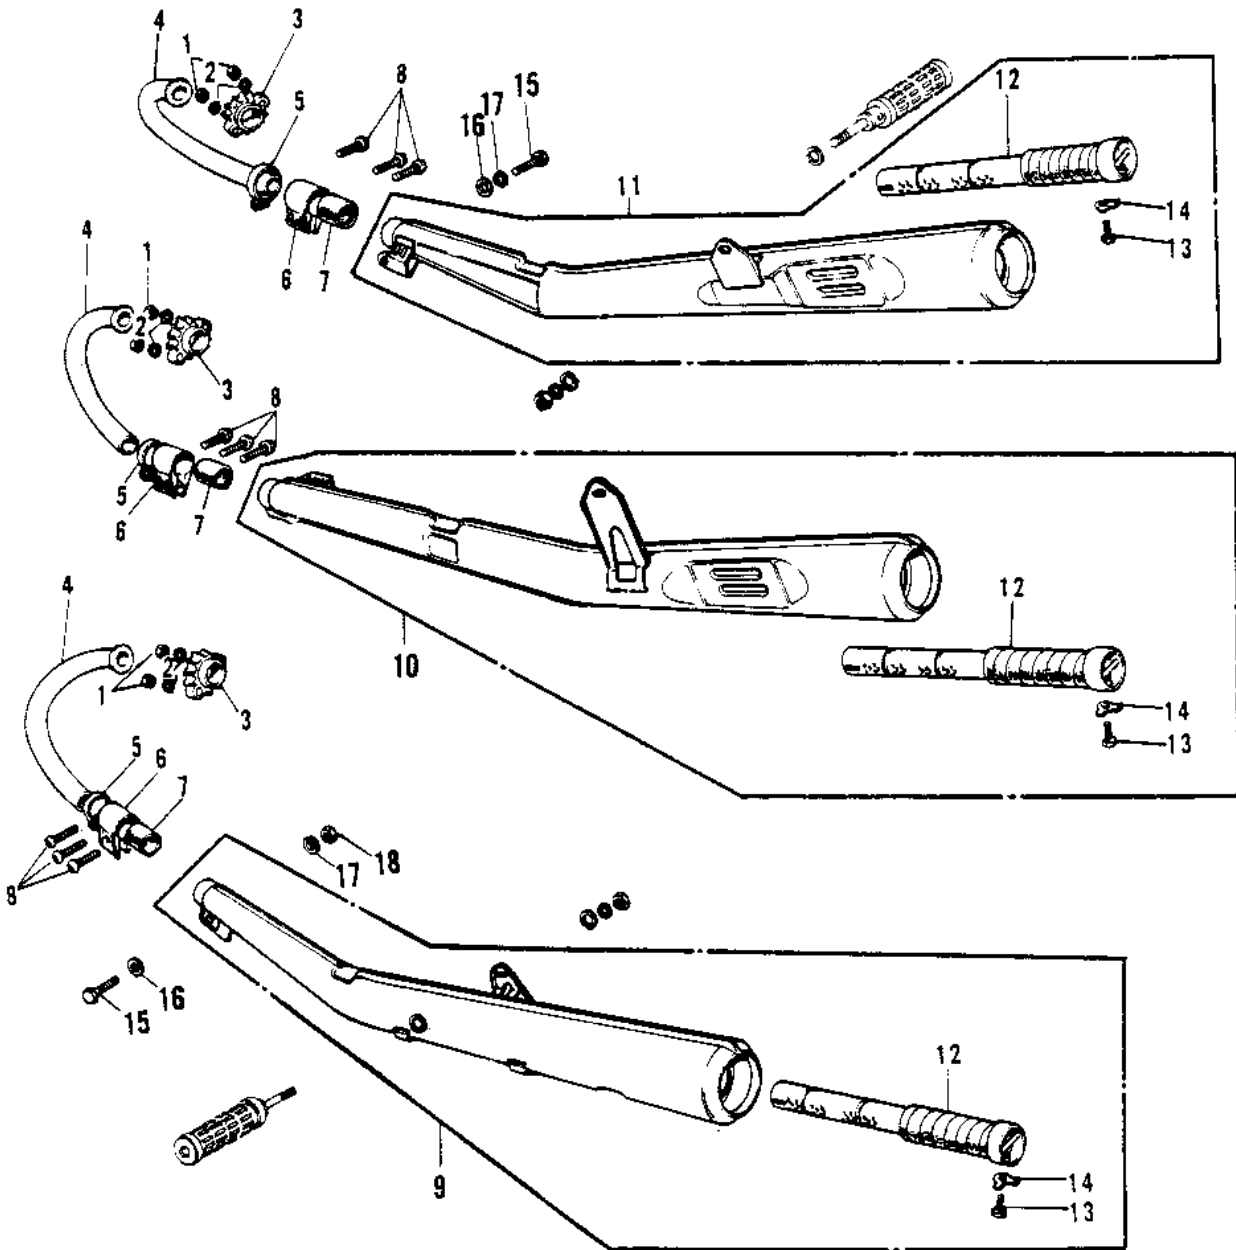

1975 Mach IV PARTS DIAGRAM

MUFFLERS (H2/A)

1975 Mach IV PARTS LIST

MUFFLERS (H2/A)

ITEM NAME	PART NUMBER	QUANTITY
NUT,8MM (Ref # 1)	311B0800	
WASHER SPRING 8MM (Ref # 2)	461F0800	
HOLDER-EXHAUST PIPE (Ref # 3)	18069-037	
PIPE-EXHAUST (Ref # 4)	18049-071	
HOLDER MUFFLER CONECT (Ref # 5)	18044-007	
HOLDER MUFFLER CONECT (Ref # 6)	18044-006	
CONNECTOR MUFFLER (Ref # 7)	18043-010	
SCREW PAN HEAD 6X30 (Ref # 8)	220B0630	
MUFFLER ASSY,L.H (Ref # 9)	18001-048	
MUFFLER ASSY,CENTER (Ref # 10)	18001-049	
MUFFLER ASSY,R.H (Ref # 11)	18001-050	
BAFFLE TUBE (Ref # 12)	18033-056	
BOLT-UPSET,6X12 (Ref # 13)	112G0612	
WASHER LOCK 6MM (Ref # 14)	92024-016	
BOLT,8X20 (Ref # 15)	115G0820	
WASHER PLAIN 8MM (Ref # 16)	411B0800	
WASHER SPRING 8MM (Ref # 17)	461F0800	
NUT,8MM (Ref # 18)	311B0800	