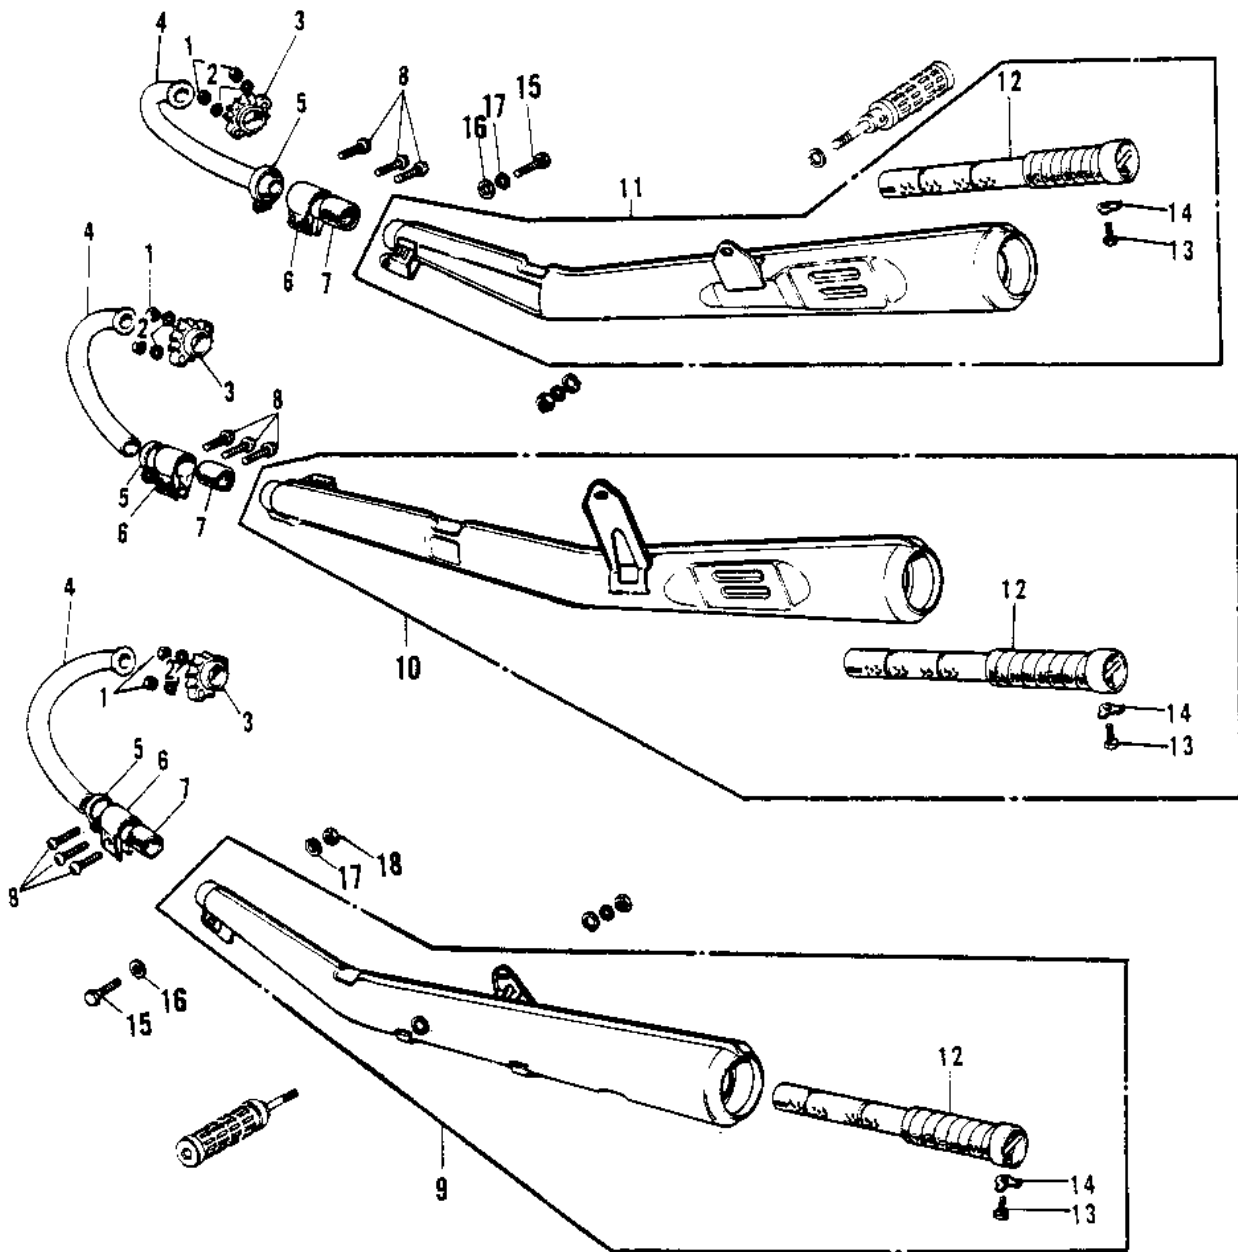

1975 Mach IV PARTS DIAGRAM

MUFFLERS (H2/A)

1975 Mach IV PARTS LIST

MUFFLERS (H2/A)

ITEM NAME	PART NUMBER	QUANTITY
NUT,8MM (Ref # 1)	311B0800	
WASHER SPRING 8MM (Ref # 2)	461F0800	
HOLDER-EXHAUST PIPE (Ref # 3)	18069-037	
PIPE-EXHAUST (Ref # 4)	18049-071	
HOLDER MUFFLER CONECT (Ref # 5)	18044-007	
HOLDER MUFFLER CONECT (Ref # 6)	18044-006	
CONNECTOR MUFFLER (Ref # 7)	18043-010	
SCREW PAN HEAD 6X30 (Ref # 8)	220B0630	
MUFFLER ASSY,L.H (Ref # 9)	18001-048	
MUFFLER ASSY,CENTER (Ref # 10)	18001-049	
MUFFLER ASSY,R.H (Ref # 11)	18001-050	
BAFFLE TUBE (Ref # 12)	18033-056	
BOLT-UPSET,6X12 (Ref # 13)	112G0612	
WASHER LOCK 6MM (Ref # 14)	92024-016	
BOLT,8X20 (Ref # 15)	115G0820	
WASHER PLAIN 8MM (Ref # 16)	411B0800	
WASHER SPRING 8MM (Ref # 17)	461F0800	
NUT,8MM (Ref # 18)	311B0800	