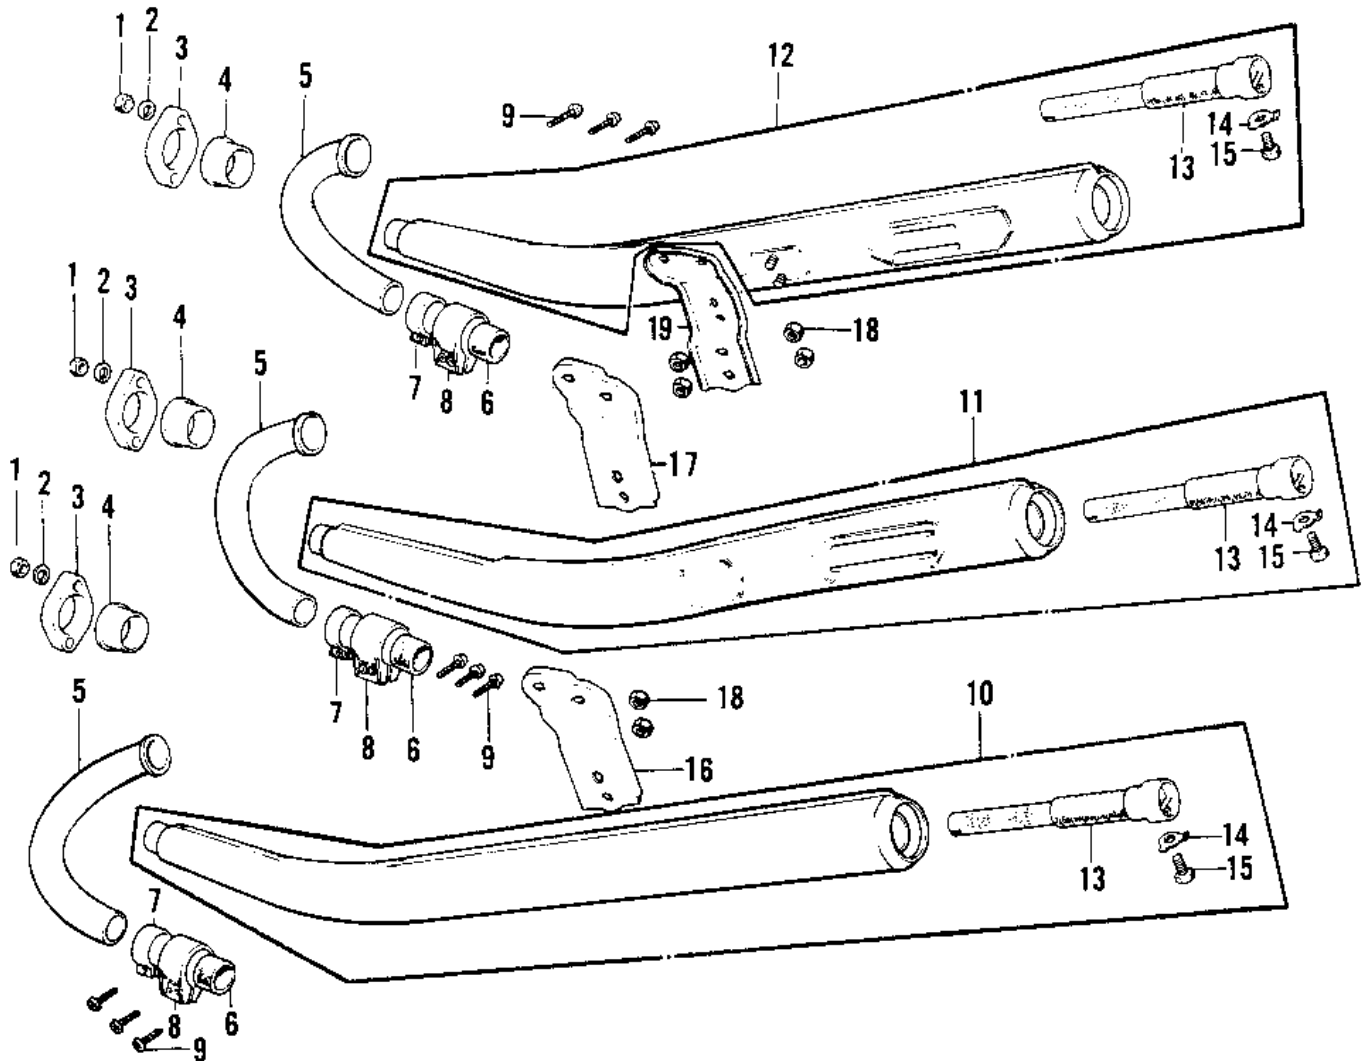

1973 Mach IV PARTS DIAGRAM

MUFFLERS (H2-B/C)

1973 Mach IV PARTS LIST

MUFFLERS (H2-B/C)

ITEM NAME	PART NUMBER	QUANTITY
NUT,8MM (Ref # 1)	311B0800	
WASHER SPRING 8MM (Ref # 2)	461F0800	
HOLDER,EXHAUST (Ref # 3)	18069-049	
INSERT,EXH PIPE HLDR (Ref # 4)	18070-011	
PIPE,EXHAUST (Ref # 5)	18049-102	
CONNECTOR MUFFLER (Ref # 6)	18043-010	
HOLDER MUFFLER CONECT (Ref # 7)	18044-007	
HOLDER MUFFLER CONECT (Ref # 8)	18044-006	
SCREW PAN HEAD 6X30 (Ref # 9)	220B0630	
MUFFLER ASSY,L.H (Ref # 10)	18001-143	
MUFFLER ASSY,CENTER (Ref # 11)	18001-144	
MUFFLER ASSY,R.H (Ref # 12)	18001-145	
BAFFLE TUBE (Ref # 13)	18033-056	
WASHER LOCK 6MM (Ref # 14)	92024-016	
BOLT-UPSET,6X12 (Ref # 15)	112G0612	
BRACKET,L.H MUFFLER (Ref # 16)	18061-051	
BRACKET,CNT MUFFLER (Ref # 17)	18061-052	
NUT,8MM (Ref # 18)	311B0800	
BRACKET,R.H MUFFLER (Ref # 19)	18061-053	