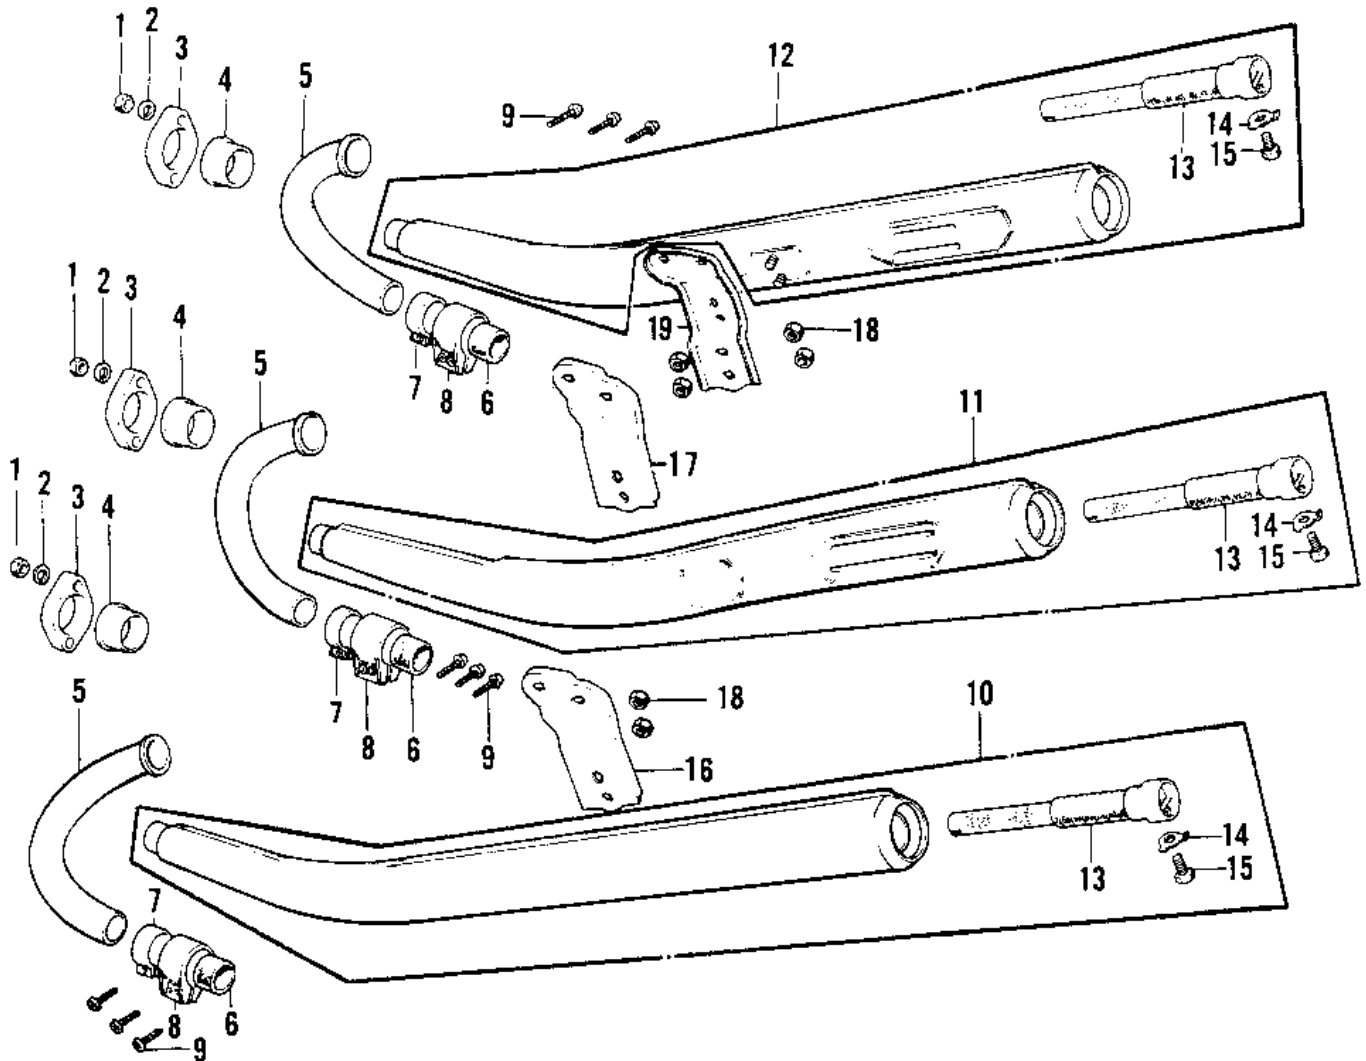

1974 Mach IV PARTS DIAGRAM

MUFFLERS (H2-B/C)

1974 Mach IV PARTS LIST

MUFFLERS (H2-B/C)

ITEM NAME	PART NUMBER	QUANTITY
NUT,8MM (Ref # 1)	311B0800	
WASHER SPRING 8MM (Ref # 2)	461F0800	
HOLDER,EXHAUST (Ref # 3)	18069-049	
INSERT,EXH PIPE HLDR (Ref # 4)	18070-011	
PIPE,EXHAUST (Ref # 5)	18049-102	
CONNECTOR MUFFLER (Ref # 6)	18043-010	
HOLDER MUFFLER CONECT (Ref # 7)	18044-007	
HOLDER MUFFLER CONECT (Ref # 8)	18044-006	
SCREW PAN HEAD 6X30 (Ref # 9)	220B0630	
MUFFLER ASSY,L.H (Ref # 10)	18001-143	
MUFFLER ASSY,CENTER (Ref # 11)	18001-144	
MUFFLER ASSY,R.H (Ref # 12)	18001-145	
BAFFLE TUBE (Ref # 13)	18033-056	
WASHER LOCK 6MM (Ref # 14)	92024-016	
BOLT-UPSET,6X12 (Ref # 15)	112G0612	
BRACKET,L.H MUFFLER (Ref # 16)	18061-051	
BRACKET,CNT MUFFLER (Ref # 17)	18061-052	
NUT,8MM (Ref # 18)	311B0800	
BRACKET,R.H MUFFLER (Ref # 19)	18061-053	