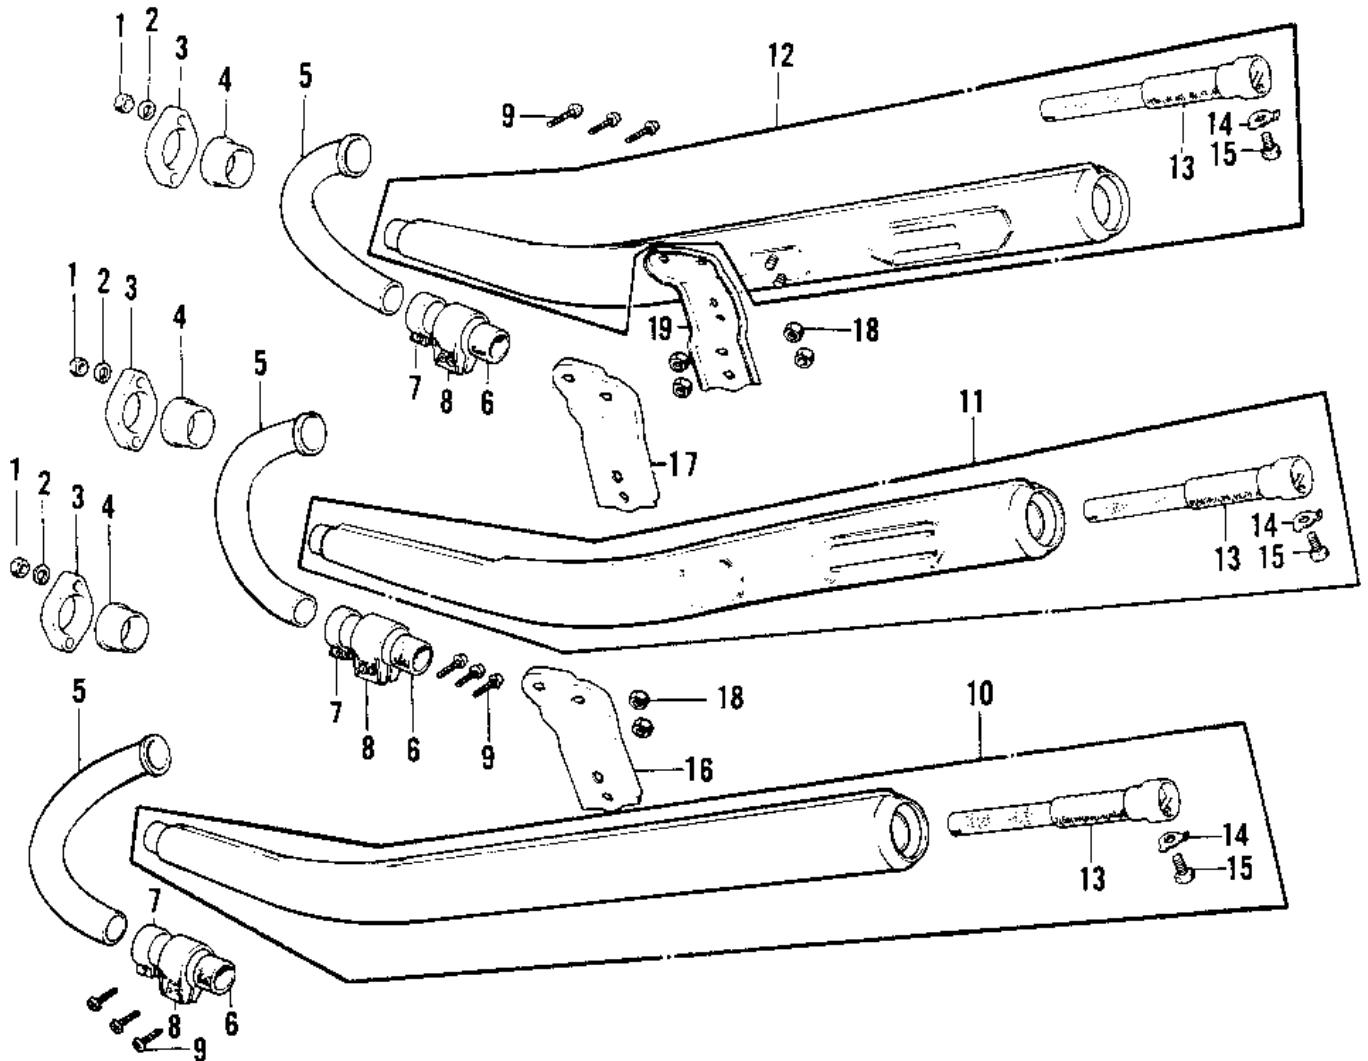

1975 Mach IV PARTS DIAGRAM

MUFFLERS (H2-B/C)

1975 Mach IV PARTS LIST

MUFFLERS (H2-B/C)

ITEM NAME	PART NUMBER	QUANTITY
NUT,8MM (Ref # 1)	311B0800	
WASHER SPRING 8MM (Ref # 2)	461F0800	
HOLDER,EXHAUST (Ref # 3)	18069-049	
INSERT,EXH PIPE HLDR (Ref # 4)	18070-011	
PIPE,EXHAUST (Ref # 5)	18049-102	
CONNECTOR MUFFLER (Ref # 6)	18043-010	
HOLDER MUFFLER CONECT (Ref # 7)	18044-007	
HOLDER MUFFLER CONECT (Ref # 8)	18044-006	
SCREW PAN HEAD 6X30 (Ref # 9)	220B0630	
MUFFLER ASSY,L.H (Ref # 10)	18001-143	
MUFFLER ASSY,CENTER (Ref # 11)	18001-144	
MUFFLER ASSY,R.H (Ref # 12)	18001-145	
BAFFLE TUBE (Ref # 13)	18033-056	
WASHER LOCK 6MM (Ref # 14)	92024-016	
BOLT-UPSET,6X12 (Ref # 15)	112G0612	
BRACKET,L.H MUFFLER (Ref # 16)	18061-051	
BRACKET,CNT MUFFLER (Ref # 17)	18061-052	
NUT,8MM (Ref # 18)	311B0800	
BRACKET,R.H MUFFLER (Ref # 19)	18061-053	