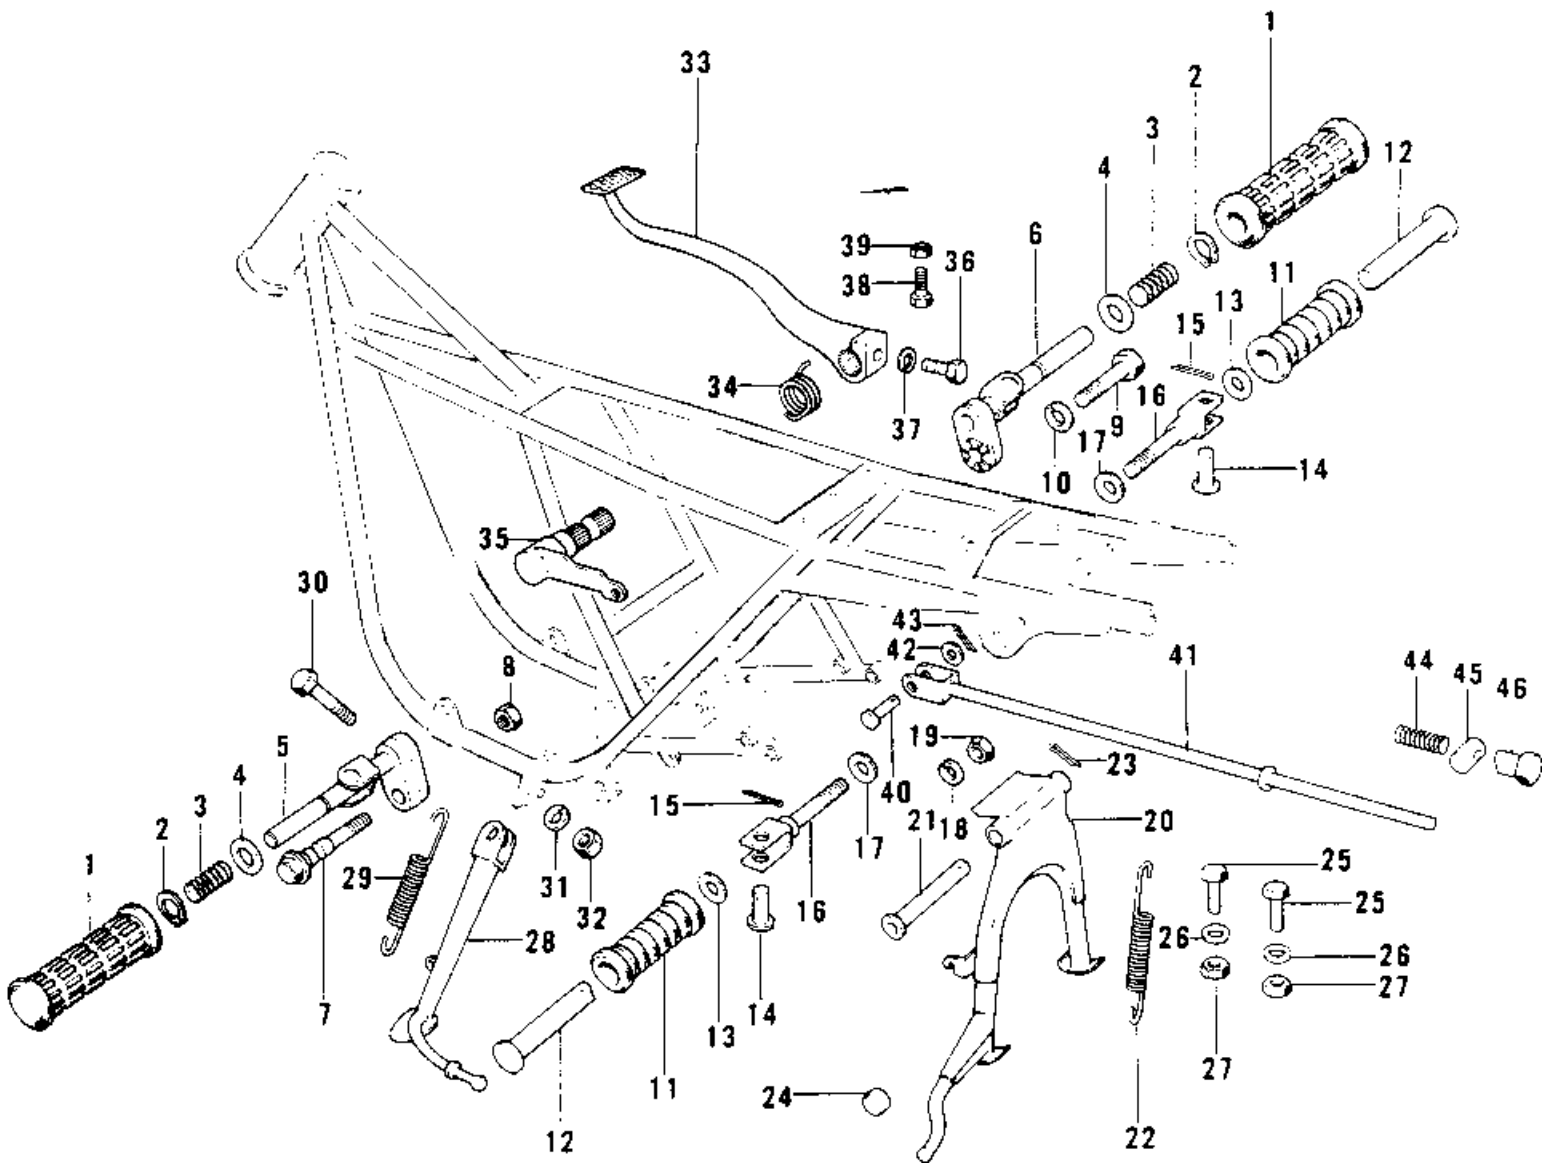

# 1972 Mach IV PARTS DIAGRAM

FOOTRESTS/STANDS/BRAKE PEDAL

# 1972 Mach IV PARTS LIST

## FOOTRESTS/STANDS/BRAKE PEDAL

ITEM NAME	PART NUMBER	QUANTITY
RUBBER-FOOTREST (Ref # 1)	92076-019	2
RUBBER,FOOTRESTBAR (Ref # 1)	92076-026	2
CIRCLIP 16MM (Ref # 2)	480J1600	2
SPRING-FOOTREST PEG (Ref # 3)	34006-003	2
WASHER-PLAIN (Ref # 4)	92022-221	2
BAR FOOTREST,L.H (Ref # 5)	34003-026	1
BAR-FOOTREST,R.H (Ref # 6)	34003-025	1
BOLT-L.H FOOT BAR FIT (Ref # 7)	92003-071	1
BOLT,CHANGE PEDAL (Ref # 7)	92003-117	1
NUT-HEX-FINE,12MM (Ref # 8)	315B1200	1
BOLT-HEX HEAD,12X40 (Ref # 9)	113N1240A	1
WASHER SPRING 12MM (Ref # 10)	461F1200	1
RUBBER,REAR FOOTREST (Ref # 11)	92076-024	2
RUBBER,REAR FOOTREST (Ref # 11)	92076-024	2
BAR-RR FOOTREST (OPT) (Ref # 12)	34028-009	2
WASHER-PLAIN (OPT) (Ref # 13)	92022-199	2
PIN (Ref # 14)	92043-1464	2
PIN COTTER 2.0X15 (Ref # 15)	550D2015	2
HOLDER-STEP RR (Ref # 16)	34029-008	2
WASHER PLAIN 10MM (Ref # 17)	411B1000	4
WASHER SPRING 10MM (Ref # 18)	461F1000	2
NUT,10MM (Ref # 19)	314B1000	2
NUT,LOCK,10MM (Ref # 19)	92019-021	2
STAND-MAIN (Ref # 20)	34011-027	1
STAND-MAIN (Ref # 20)	34011-033	1
SHAFT MAIN STAND (Ref # 21)	34019-011	1
SPRING-MAIN STAND (Ref # 22)	34023-010	1
SPRING,CENTER STAND (Ref # 22)	92081-1585	1
SPRING,CENTER STAND (Ref # 22)	92081-1585	1