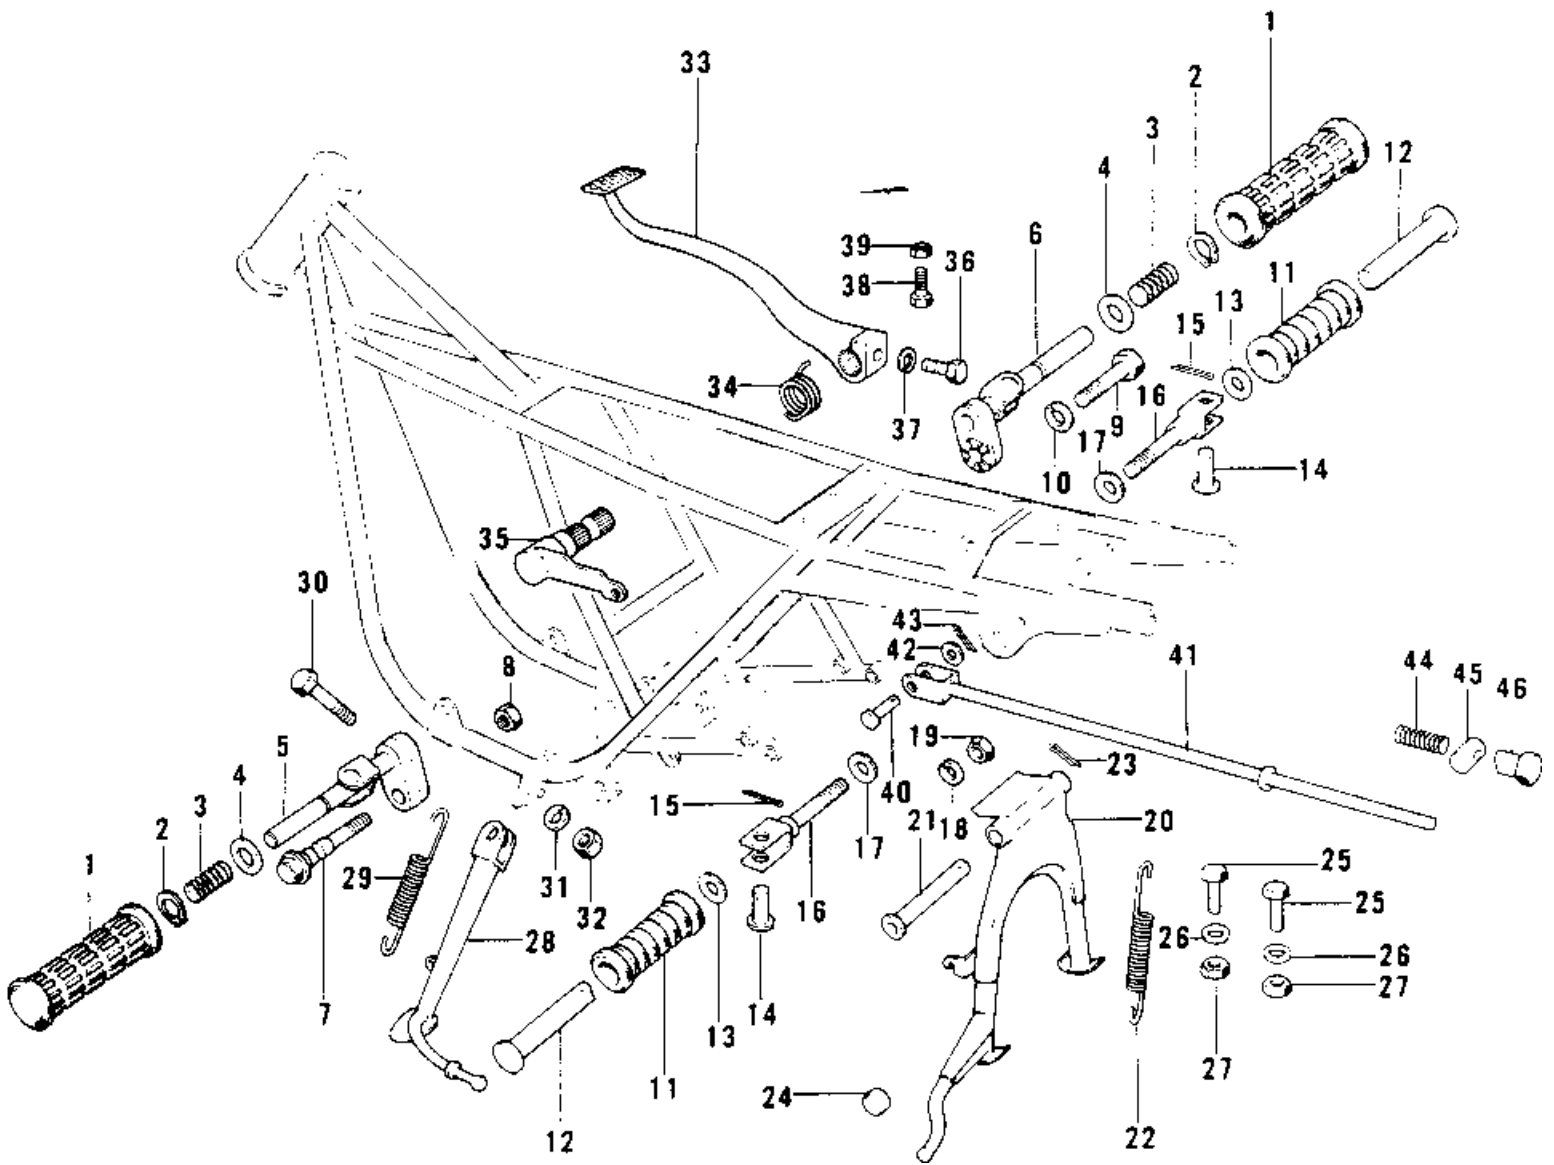

# 1974 Mach IV PARTS DIAGRAM

FOOTRESTS/STANDS/BRAKE PEDAL

# 1974 Mach IV PARTS LIST

## FOOTRESTS/STANDS/BRAKE PEDAL

ITEM NAME	PART NUMBER	QUANTITY
RUBBER-FOOTREST (Ref # 1)	92076-019	
RUBBER,FOOTRESTBAR (Ref # 1)	92076-026	
CIRCLIP 16MM (Ref # 2)	480J1600	
SPRING-FOOTREST PEG (Ref # 3)	34006-003	
WASHER-PLAIN (Ref # 4)	92022-221	
BAR FOOTREST,L.H (Ref # 5)	34003-026	
BAR-FOOTREST,R.H (Ref # 6)	34003-025	
BOLT-L.H FOOT BAR FIT (Ref # 7)	92003-071	
BOLT,CHANGE PEDAL (Ref # 7)	92003-117	
NUT-HEX-FINE,12MM (Ref # 8)	315B1200	
BOLT-HEX HEAD,12X40 (Ref # 9)	113N1240A	
WASHER SPRING 12MM (Ref # 10)	461F1200	
RUBBER,REAR FOOTREST (Ref # 11)	92076-024	
RUBBER,REAR FOOTREST (Ref # 11)	92076-024	
BAR-RR FOOTREST (OPT) (Ref # 12)	34028-009	
WASHER-PLAIN (OPT) (Ref # 13)	92022-199	
PIN (Ref # 14)	92043-1464	
PIN COTTER 2.0X15 (Ref # 15)	550D2015	
HOLDER-STEP RR (Ref # 16)	34029-008	
WASHER PLAIN 10MM (Ref # 17)	411B1000	
WASHER SPRING 10MM (Ref # 18)	461F1000	
NUT,10MM (Ref # 19)	314B1000	
NUT,LOCK,10MM (Ref # 19)	92019-021	
STAND-MAIN (Ref # 20)	34011-027	
STAND-MAIN (Ref # 20)	34011-033	
SHAFT MAIN STAND (Ref # 21)	34019-011	
SPRING-MAIN STAND (Ref # 22)	34023-010	
SPRING,CENTER STAND (Ref # 22)	92081-1585	
SPRING,CENTER STAND (Ref # 22)	92081-1585	