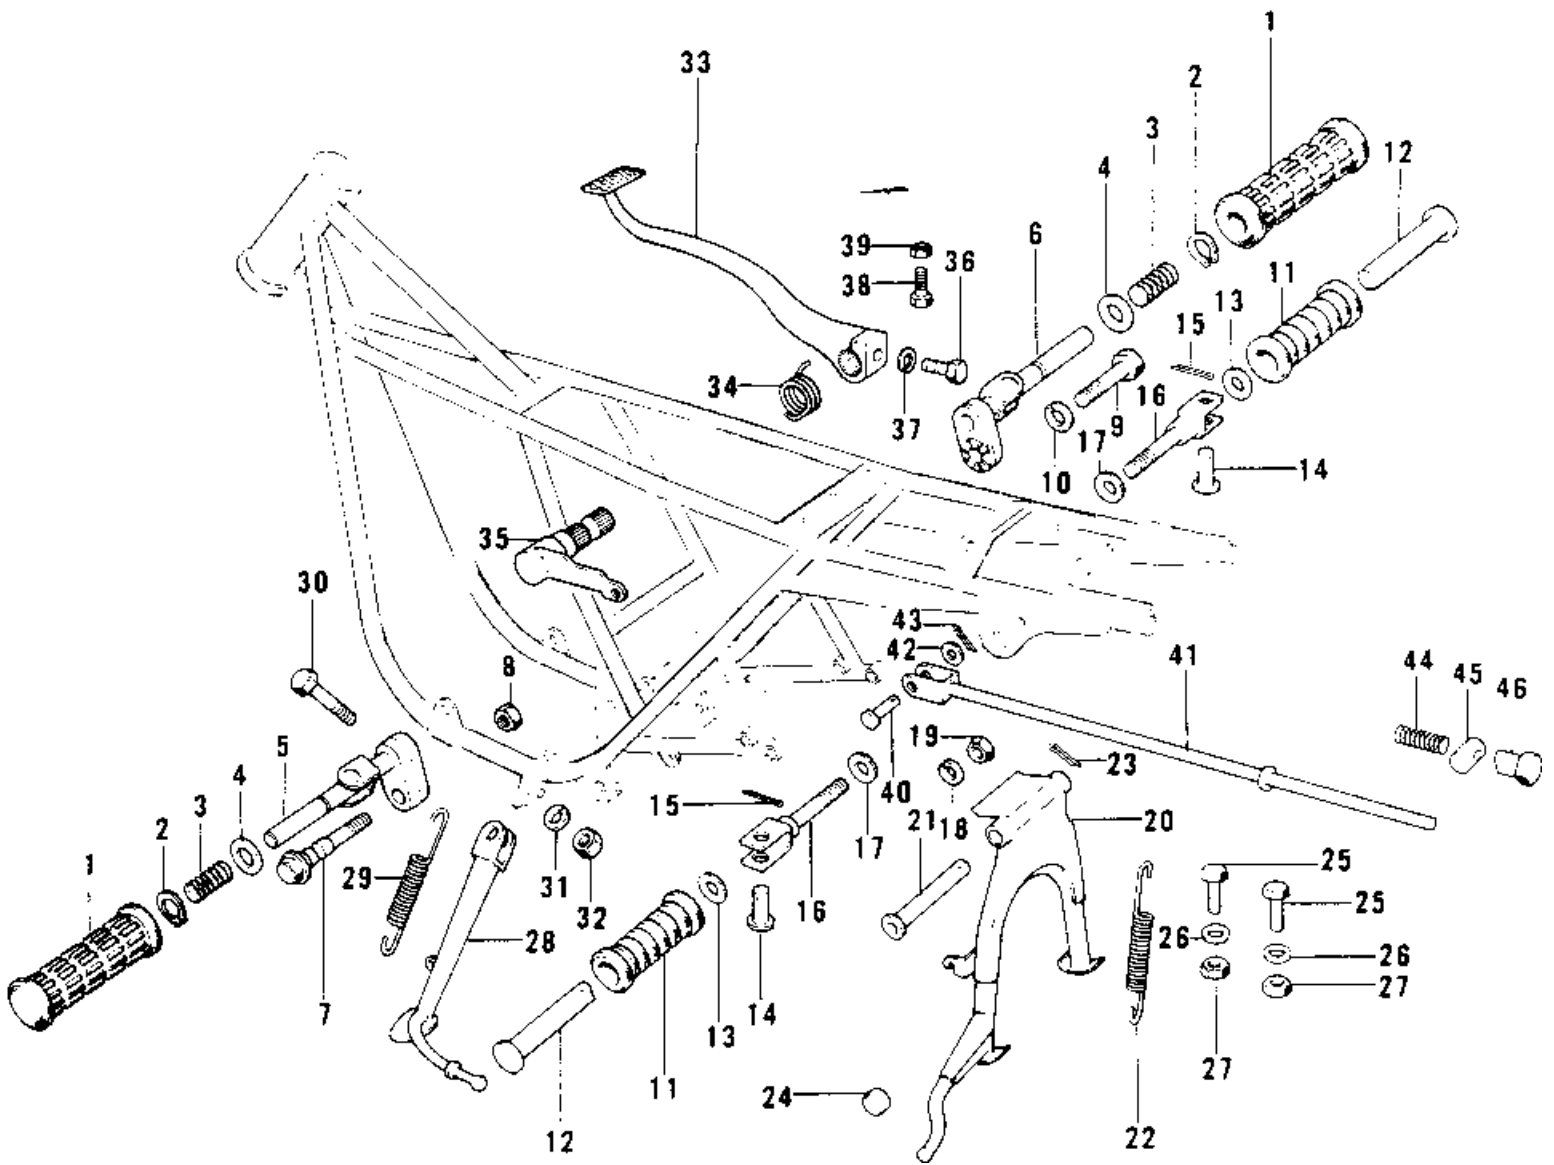

# 1975 Mach IV PARTS DIAGRAM

FOOTRESTS/STANDS/BRAKE PEDAL

# 1975 Mach IV PARTS LIST

## FOOTRESTS/STANDS/BRAKE PEDAL

ITEM NAME	PART NUMBER	QUANTITY
RUBBER-FOOTREST (Ref # 1)	92076-019	
RUBBER,FOOTRESTBAR (Ref # 1)	92076-026	
CIRCLIP 16MM (Ref # 2)	480J1600	
SPRING-FOOTREST PEG (Ref # 3)	34006-003	
WASHER-PLAIN (Ref # 4)	92022-221	
BAR FOOTREST,L.H (Ref # 5)	34003-026	
BAR-FOOTREST,R.H (Ref # 6)	34003-025	
BOLT-L.H FOOT BAR FIT (Ref # 7)	92003-071	
BOLT,CHANGE PEDAL (Ref # 7)	92003-117	
NUT-HEX-FINE,12MM (Ref # 8)	315B1200	
BOLT-HEX HEAD,12X40 (Ref # 9)	113N1240A	
WASHER SPRING 12MM (Ref # 10)	461F1200	
RUBBER,REAR FOOTREST (Ref # 11)	92076-024	
RUBBER,REAR FOOTREST (Ref # 11)	92076-024	
BAR-RR FOOTREST (OPT) (Ref # 12)	34028-009	
WASHER-PLAIN (OPT) (Ref # 13)	92022-199	
PIN (Ref # 14)	92043-1464	
PIN COTTER 2.0X15 (Ref # 15)	550D2015	
HOLDER-STEP RR (Ref # 16)	34029-008	
WASHER PLAIN 10MM (Ref # 17)	411B1000	
WASHER SPRING 10MM (Ref # 18)	461F1000	
NUT,10MM (Ref # 19)	314B1000	
NUT,LOCK,10MM (Ref # 19)	92019-021	
STAND-MAIN (Ref # 20)	34011-027	
STAND-MAIN (Ref # 20)	34011-033	
SHAFT MAIN STAND (Ref # 21)	34019-011	
SPRING-MAIN STAND (Ref # 22)	34023-010	
SPRING,CENTER STAND (Ref # 22)	92081-1585	
SPRING,CENTER STAND (Ref # 22)	92081-1585	