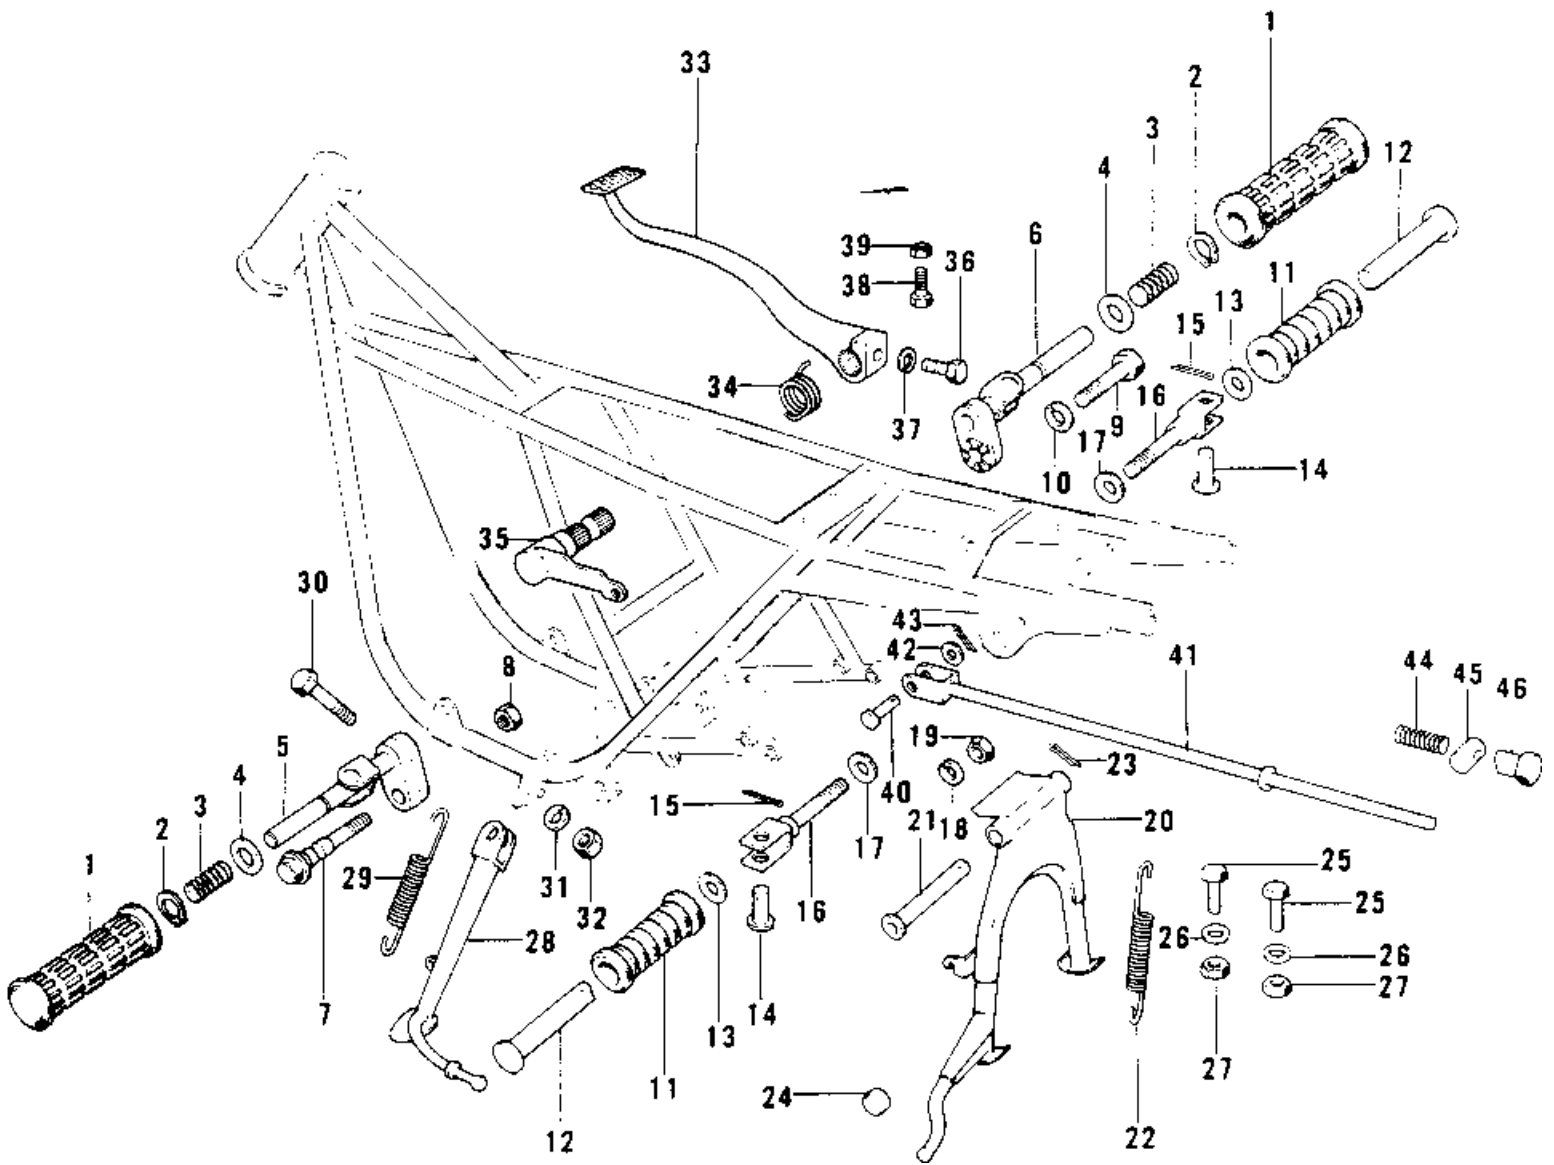

1975 Mach IV PARTS DIAGRAM

FOOTRESTS/STANDS/BRAKE PEDAL

1975 Mach IV PARTS LIST

FOOTRESTS/STANDS/BRAKE PEDAL

ITEM NAME	PART NUMBER	QUANTITY
RUBBER-FOOTREST (Ref # 1)	92076-019	
RUBBER,FOOTRESTBAR (Ref # 1)	92076-026	
CIRCLIP 16MM (Ref # 2)	480J1600	
SPRING-FOOTREST PEG (Ref # 3)	34006-003	
WASHER-PLAIN (Ref # 4)	92022-221	
BAR FOOTREST,L.H (Ref # 5)	34003-026	
BAR-FOOTREST,R.H (Ref # 6)	34003-025	
BOLT-L.H FOOT BAR FIT (Ref # 7)	92003-071	
BOLT,CHANGE PEDAL (Ref # 7)	92003-117	
NUT-HEX-FINE,12MM (Ref # 8)	315B1200	
BOLT-HEX HEAD,12X40 (Ref # 9)	113N1240A	
WASHER SPRING 12MM (Ref # 10)	461F1200	
RUBBER,REAR FOOTREST (Ref # 11)	92076-024	
RUBBER,REAR FOOTREST (Ref # 11)	92076-024	
BAR-RR FOOTREST (OPT) (Ref # 12)	34028-009	
WASHER-PLAIN (OPT) (Ref # 13)	92022-199	
PIN (Ref # 14)	92043-1464	
PIN COTTER 2.0X15 (Ref # 15)	550D2015	
HOLDER-STEP RR (Ref # 16)	34029-008	
WASHER PLAIN 10MM (Ref # 17)	411B1000	
WASHER SPRING 10MM (Ref # 18)	461F1000	
NUT,10MM (Ref # 19)	314B1000	
NUT,LOCK,10MM (Ref # 19)	92019-021	
STAND-MAIN (Ref # 20)	34011-027	
STAND-MAIN (Ref # 20)	34011-033	
SHAFT MAIN STAND (Ref # 21)	34019-011	
SPRING-MAIN STAND (Ref # 22)	34023-010	
SPRING,CENTER STAND (Ref # 22)	92081-1585	
SPRING,CENTER STAND (Ref # 22)	92081-1585	