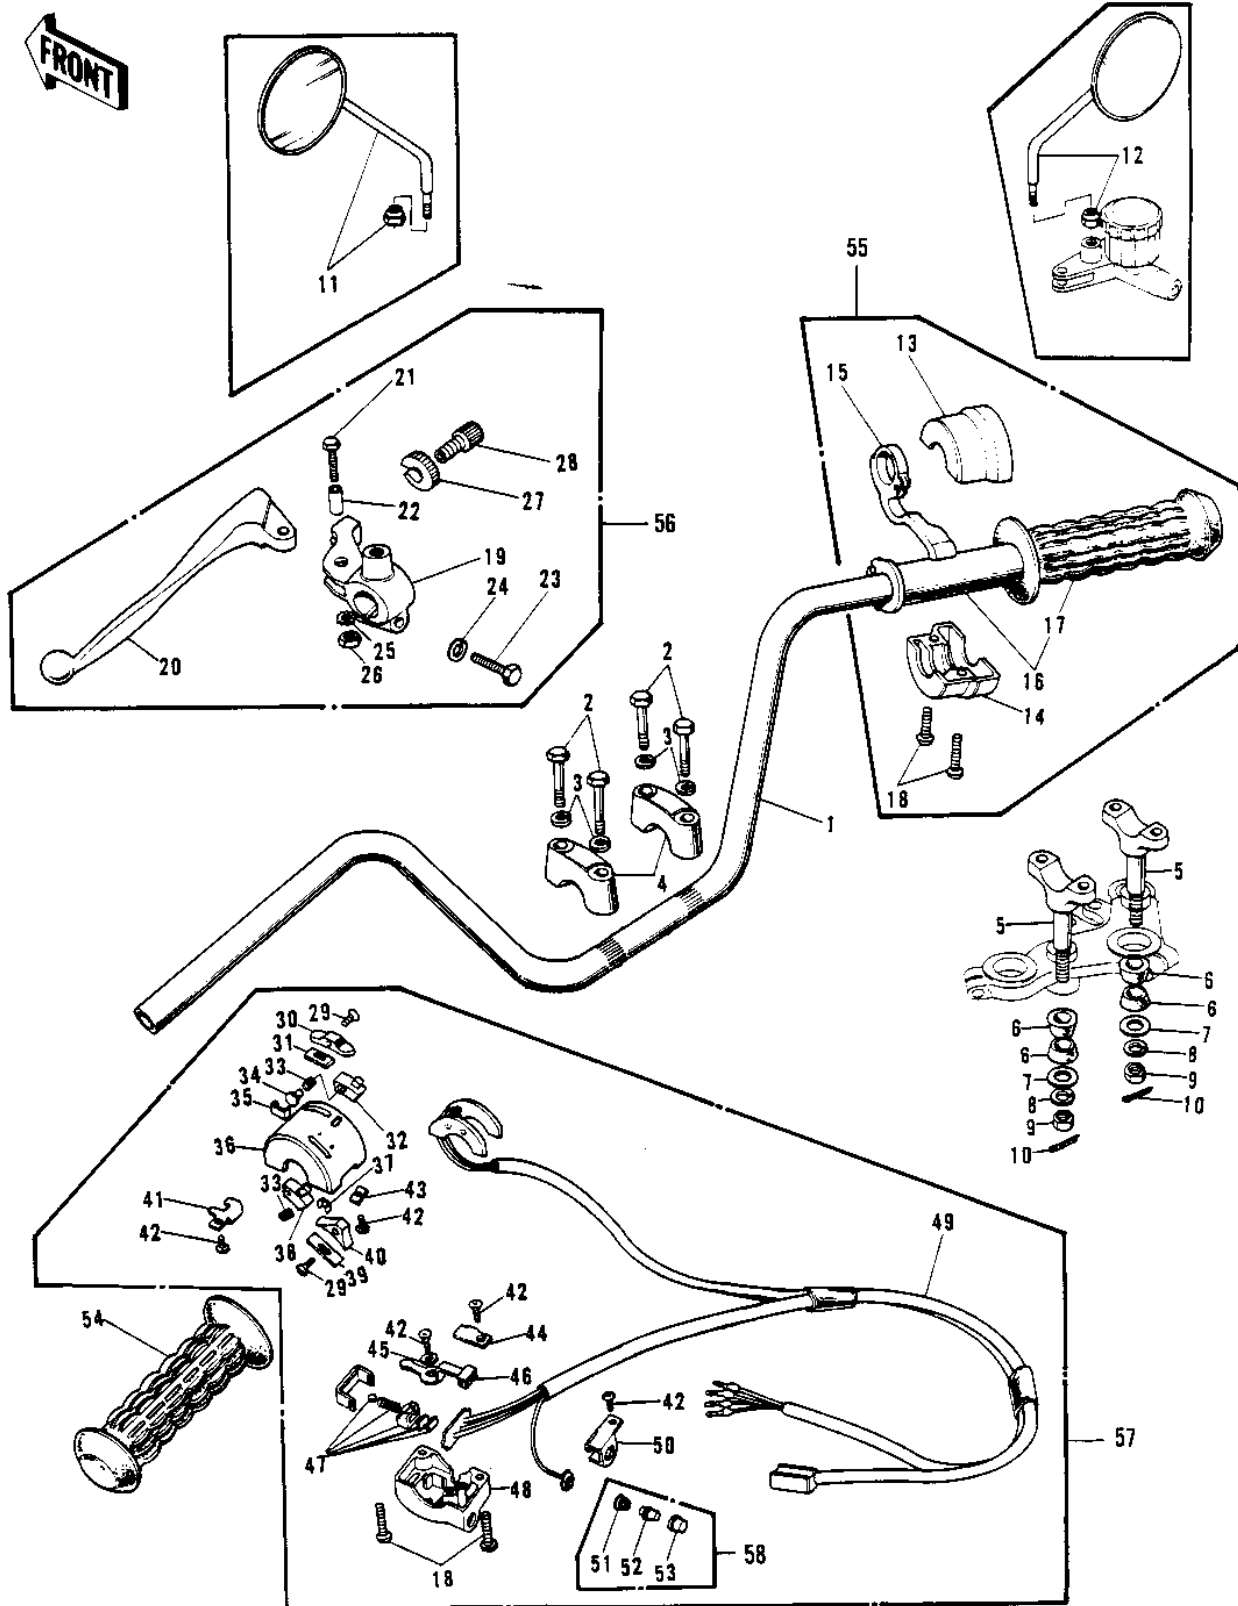

1972 Mach IV PARTS DIAGRAM

HANDLEBAR (H2/A)

1972 Mach IV PARTS LIST

HANDLEBAR (H2/A)

ITEM NAME	PART NUMBER	QUANTITY
HANDLEBAR (Ref # 1)	46003-025	1
BOLT 8X38 (Ref # 2)	92001-1405	4
BOLT 8X38 (Ref # 2)	92001-1405	AL
WASHER SPRING 8MM (Ref # 3)	461F0800	4
HOLDER-HANDLEBAR (Ref # 4)	46012-008	2
HOLDER-HANDLEBAR LOW (Ref # 5)	46012-010	2
DAMPER RUBBER,HANDLE (Ref # 6)	92075-275	4
WASHER-HANDLEBAR FIT (Ref # 7)	92022-196	2
NUT,10MM (Ref # 8)	314B1000	2
NUT,10MM (Ref # 9)	314B1000	2
PIN COTTER 2.5X20 (Ref # 10)	550D2520	2
REAR VIEW MIRROR,L.H (Ref # 11)	56003-009	1
REAR VIEW MIRROR,R.H (Ref # 12)	56002-020	1
CASE-R.H LOWER (Ref # 13)	46023-006	1
CASE-R.H LOWER (Ref # 14)	46023-006	1
LEVER-STARTER (Ref # 15)	46096-007	1
GRIP ASSY-THROTTLE (Ref # 16)	46019-021	1
GRIP ASSY-THROTTLE (Ref # 16)	46019-023	1
RUBBER-R.H GRIP (Ref # 17)	46061-012	1
UNAVAILABLE IN PRICE BOOK (Ref # 18)	20B0522A	4
HOLDER-CLUTCH LEV,BLK (Ref # 19)	46094-011-21	1
UNAVAILABLE IN PRICE BOOK (Ref # 19)	46094-011-21-	1
LEVER-CLUTCH (Ref # 20)	46092-015	1
BOLT HEX HEAD 5X20 (Ref # 21)	92007-020	1
COLLAR LEVER (Ref # 22)	46059-011	1
BOLT HEX HEAD 6X25 (Ref # 23)	110N0625	1
WASHER PLAIN 6MM (Ref # 24)	410B0600	1
WASHER LOCK 5MM (Ref # 25)	464H0500	1
NUT 5MM (Ref # 26)	312B0500	1