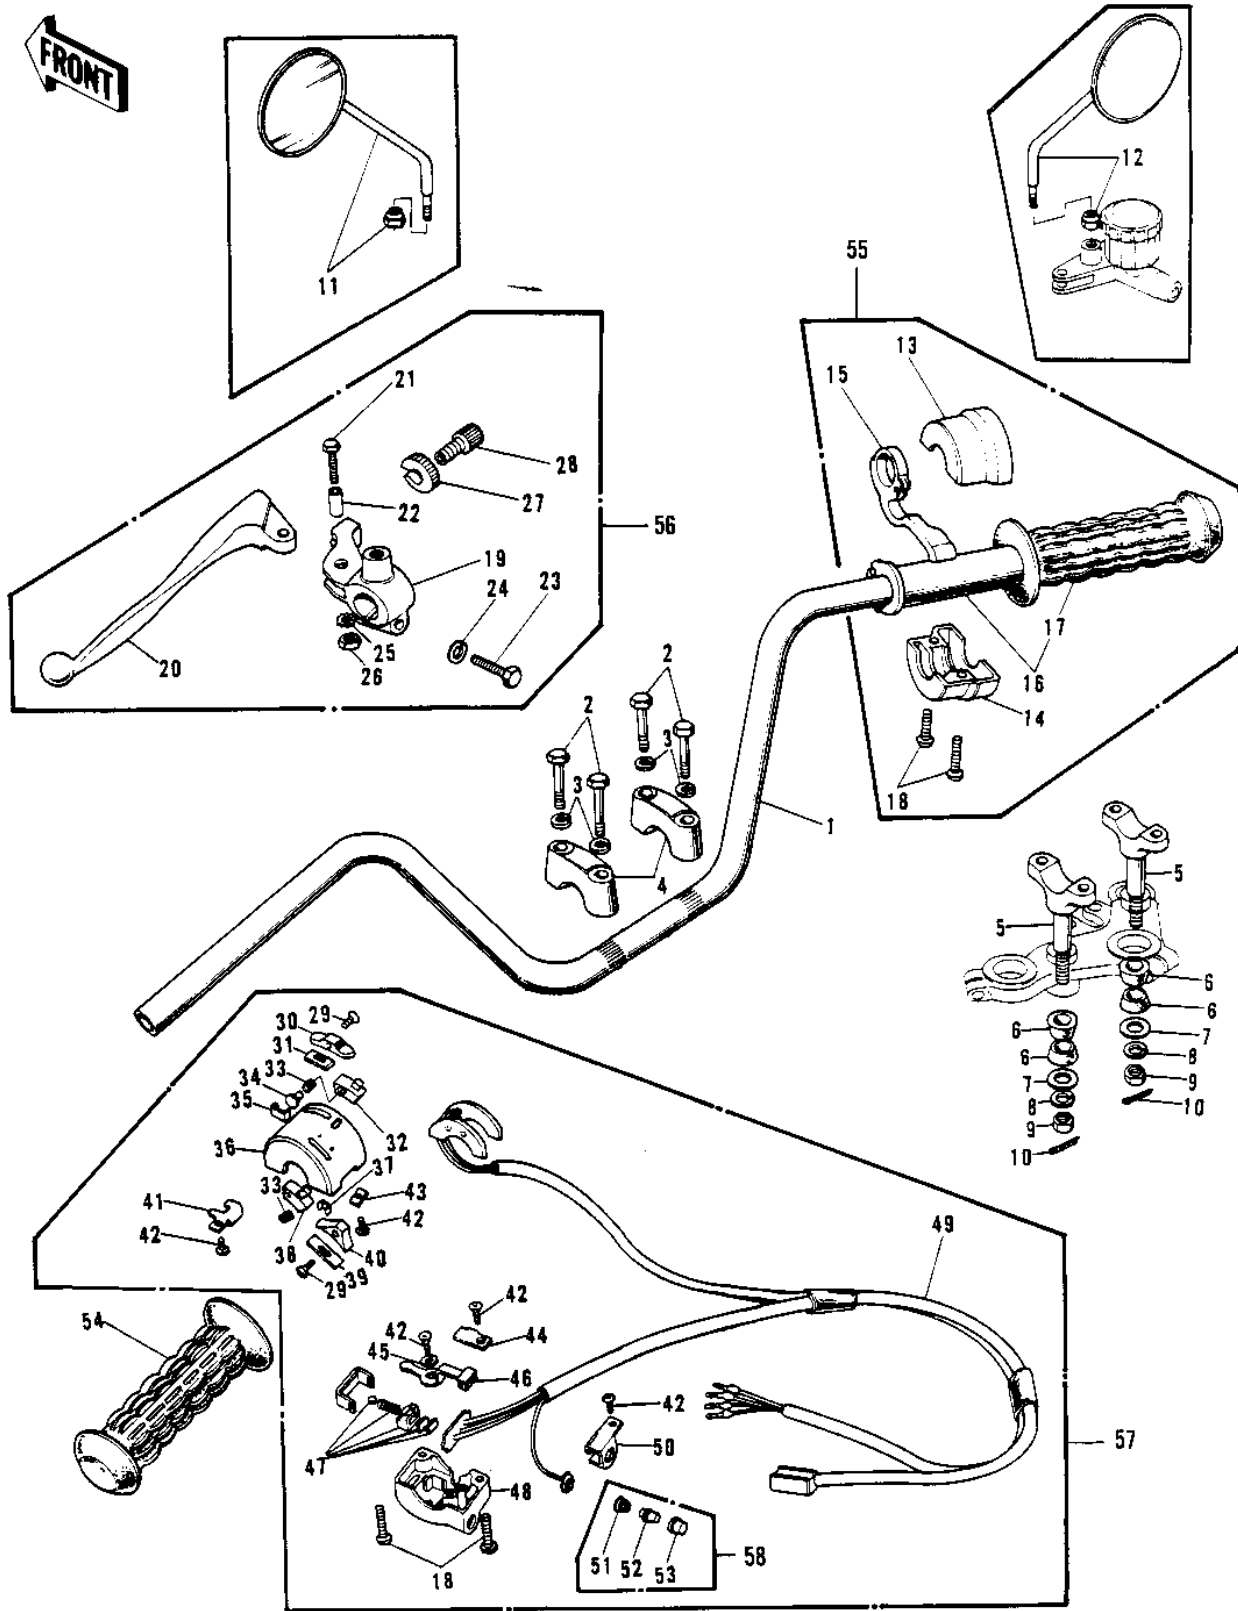

1975 Mach IV PARTS DIAGRAM

HANDLEBAR (H2/A)

1975 Mach IV PARTS LIST

HANDLEBAR (H2/A)

ITEM NAME	PART NUMBER	QUANTITY
HANDLEBAR (Ref # 1)	46003-025	
BOLT 8X38 (Ref # 2)	92001-1405	
BOLT 8X38 (Ref # 2)	92001-1405	
WASHER SPRING 8MM (Ref # 3)	461F0800	
HOLDER-HANDLEBAR (Ref # 4)	46012-008	
HOLDER-HANDLEBAR LOW (Ref # 5)	46012-010	
DAMPER RUBBER,HANDLE (Ref # 6)	92075-275	
WASHER-HANDLEBAR FIT (Ref # 7)	92022-196	
NUT,10MM (Ref # 8)	314B1000	
NUT,10MM (Ref # 9)	314B1000	
PIN COTTER 2.5X20 (Ref # 10)	550D2520	
REAR VIEW MIRROR,L.H (Ref # 11)	56003-009	
REAR VIEW MIRROR,R.H (Ref # 12)	56002-020	
CASE-R.H LOWER (Ref # 13)	46023-006	
CASE-R.H LOWER (Ref # 14)	46023-006	
LEVER-STARTER (Ref # 15)	46096-007	
GRIP ASSY-THROTTLE (Ref # 16)	46019-021	
GRIP ASSY-THROTTLE (Ref # 16)	46019-023	
RUBBER-R.H GRIP (Ref # 17)	46061-012	
UNAVAILABLE IN PRICE BOOK (Ref # 18)	20B0522A	
HOLDER-CLUTCH LEV,BLK (Ref # 19)	46094-011-21	
UNAVAILABLE IN PRICE BOOK (Ref # 19)	46094-011-21-	
LEVER-CLUTCH (Ref # 20)	46092-015	
BOLT HEX HEAD 5X20 (Ref # 21)	92007-020	
COLLAR LEVER (Ref # 22)	46059-011	
BOLT HEX HEAD 6X25 (Ref # 23)	110N0625	
WASHER PLAIN 6MM (Ref # 24)	410B0600	
WASHER LOCK 5MM (Ref # 25)	464H0500	
NUT 5MM (Ref # 26)	312B0500	