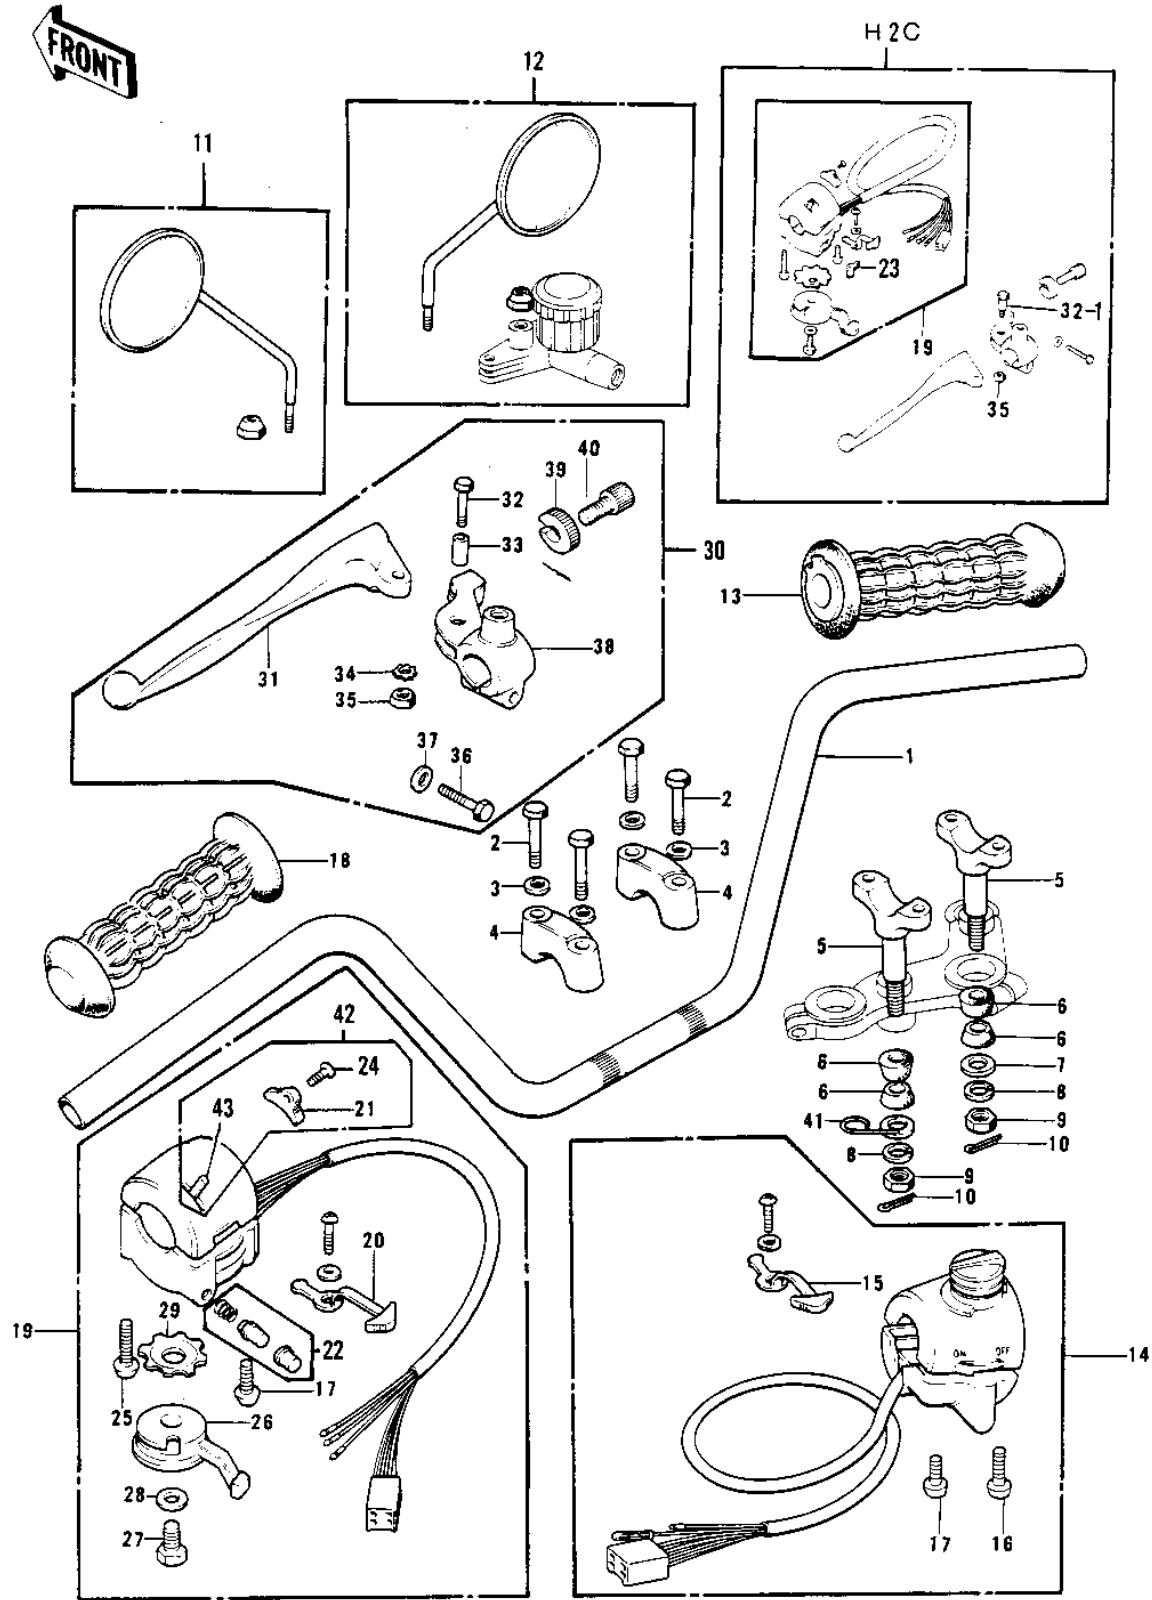

1972 Mach IV PARTS DIAGRAM

HANDLEBAR (H2-B/C)