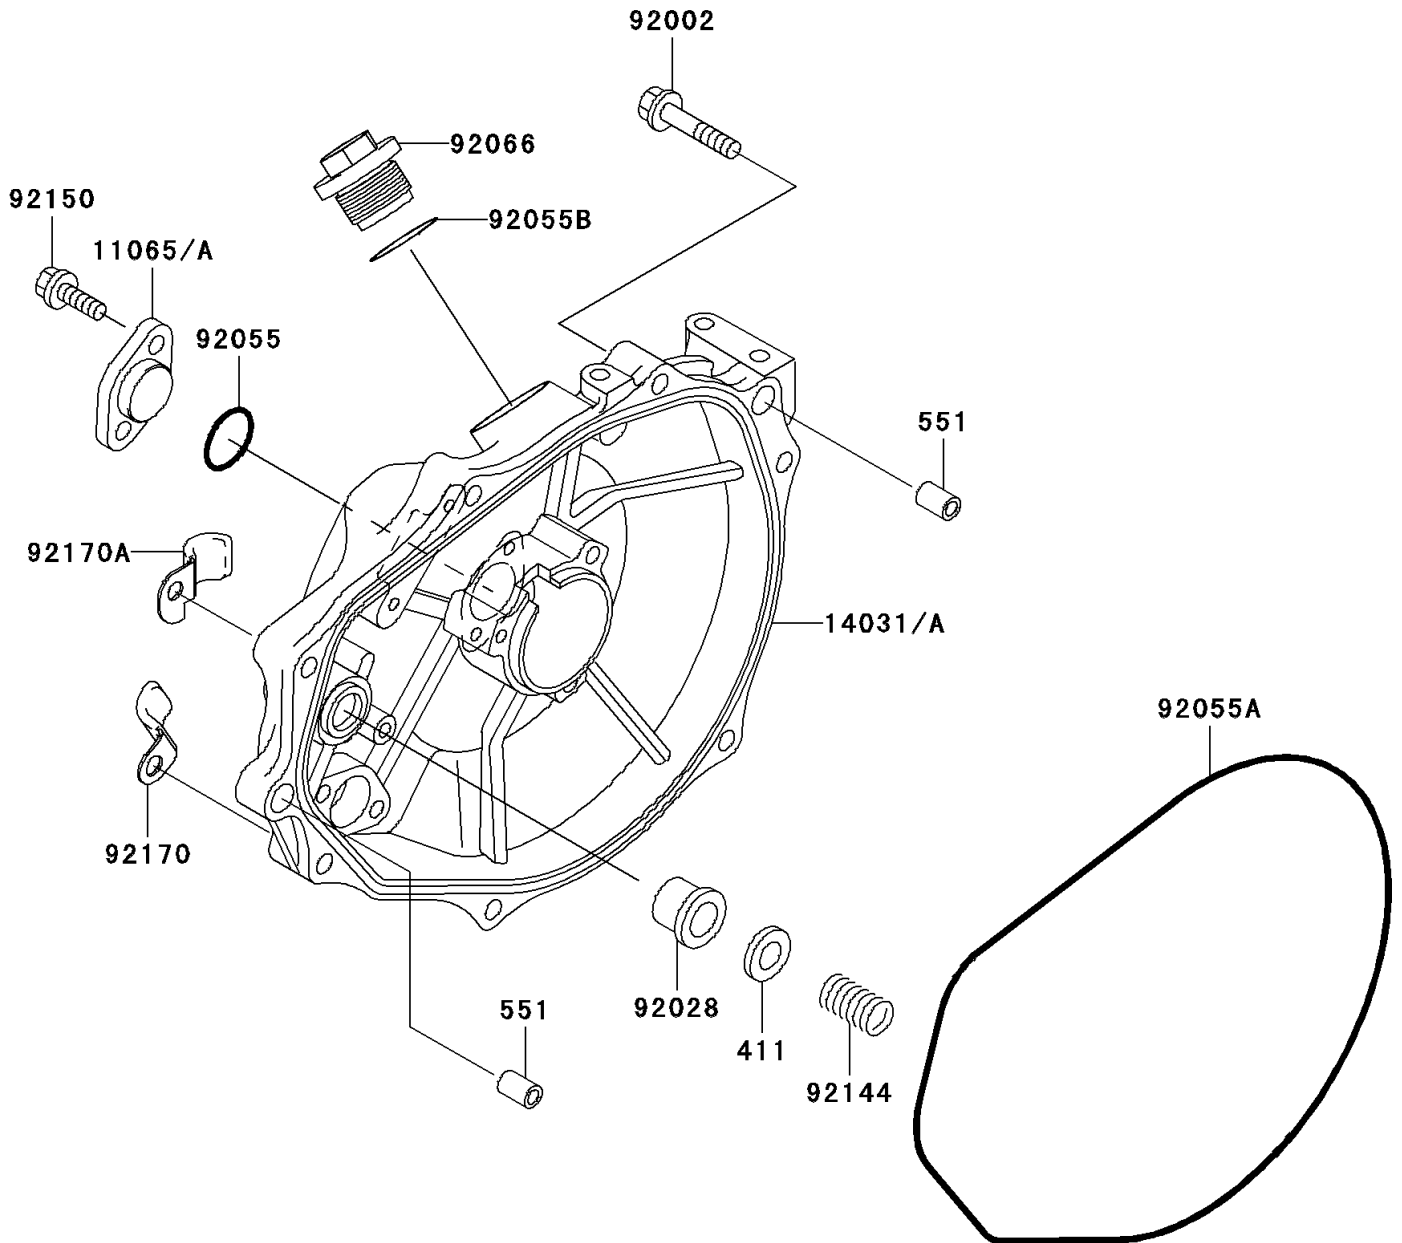

2005 800 SX-R PARTS DIAGRAM

Engine Cover(s)

E1431

2005 800 SX-R PARTS LIST

Engine Cover(s)

ITEM NAME	PART NUMBER	QUANTITY
WASHER-PLAIN,5MM (Ref # 411)	411S0500	1
PIN-DOWEL (Ref # 551)	551R0812	2
CAP (Ref # 11065A)	11065-3725	1
COVER-GENERATOR (Ref # 14031A)	14031-3735	1
BOLT,6X30 (Ref # 92002)	92002-3726	7
BUSHING (Ref # 92028)	92028-3718	1
RING-O,19.5X1.5 (Ref # 92055)	92055-055	1
RING-O,GENERATOR COVER (Ref # 92055A)	92055-3712	1
RING-O (Ref # 92055B)	92055-515	1
PLUG (Ref # 92066)	92066-3739	1
SPRING (Ref # 92144)	92144-3728	1
BOLT,6X18 (Ref # 92150)	92150-3729	2
CLAMP (Ref # 92170)	92170-3735	1
CLAMP (Ref # 92170A)	92170-3736	1