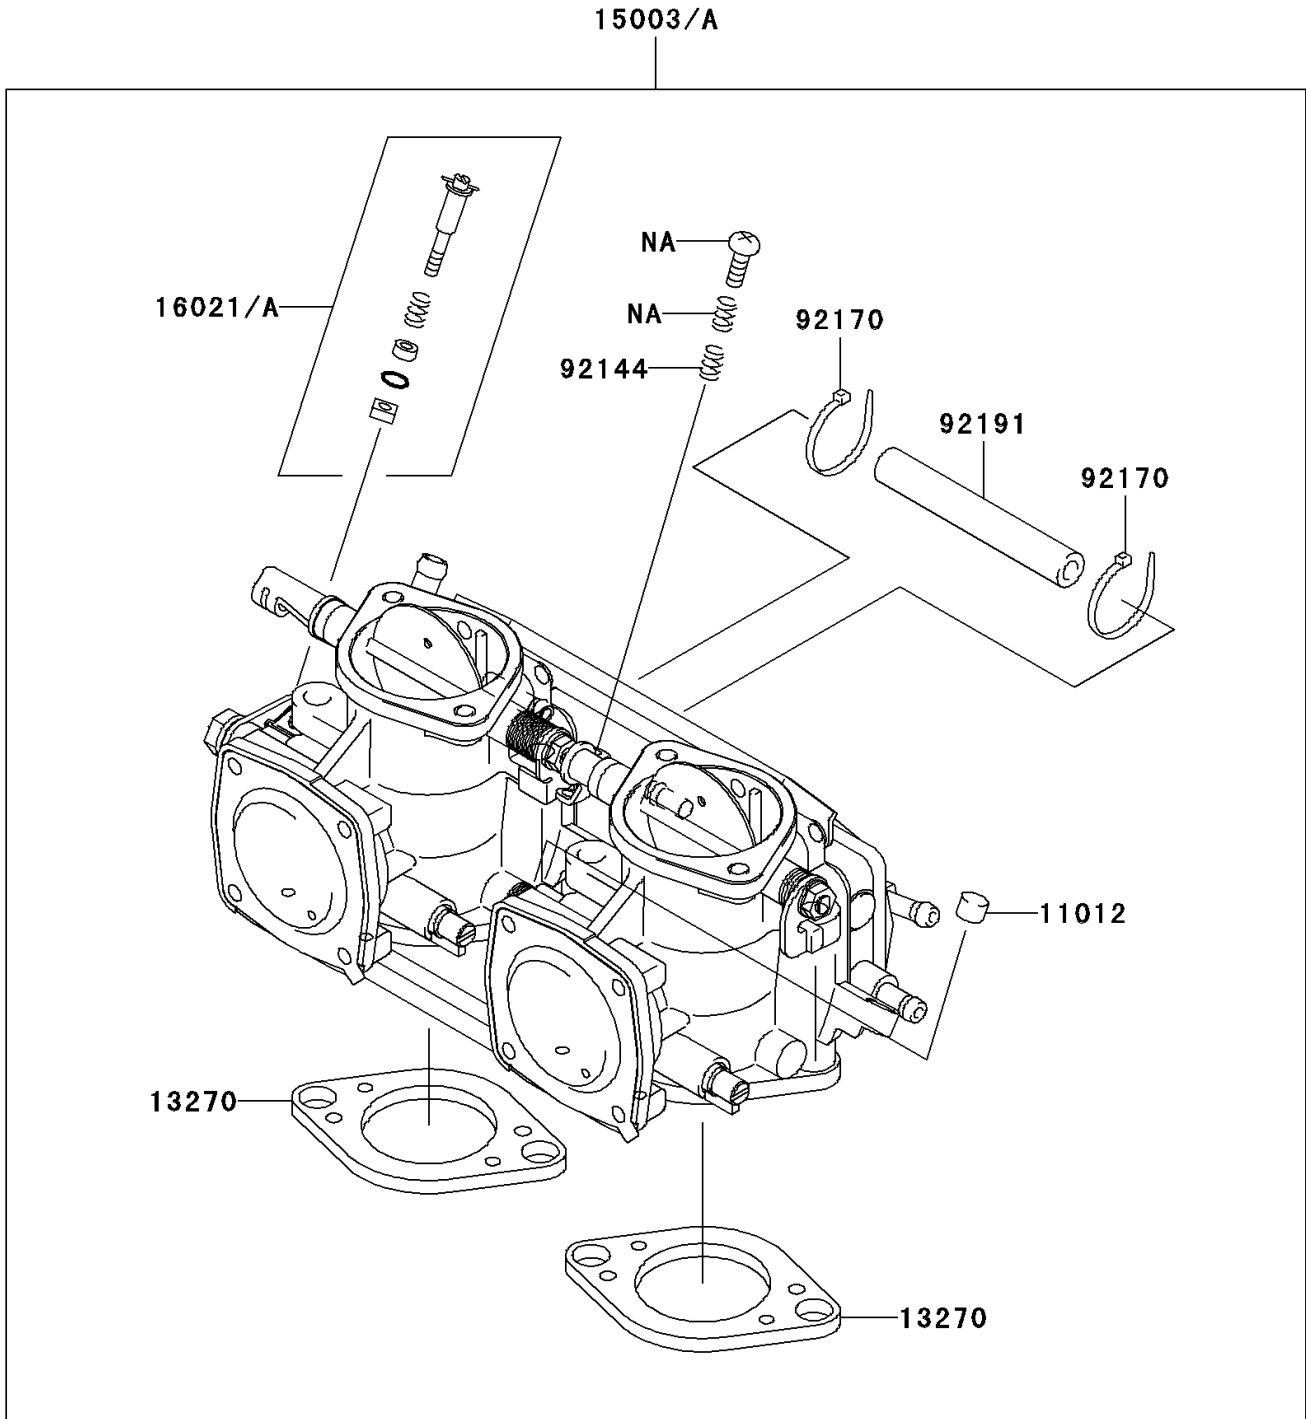

2005 800 SX-R PARTS DIAGRAM

Carburetor

E1611

2005 800 SX-R PARTS LIST

Carburetor

ITEM NAME	PART NUMBER	QUANTITY
CAP (Ref # 11012)	11012-3789	1
PLATE,CARBURETOR (Ref # 13270)	13270-3830	2
CARBURETOR-ASSY (Ref # 15003A)	15003-3746	1
SCREW-THROTTLE STOP (Ref # 16021A)	16021-3710	1
SPRING (Ref # 92144)	92144-3757	1
CLAMP (Ref # 92170)	92170-3749	2
TUBE,5.3X10.5X85 (Ref # 92191)	92191-3770	1