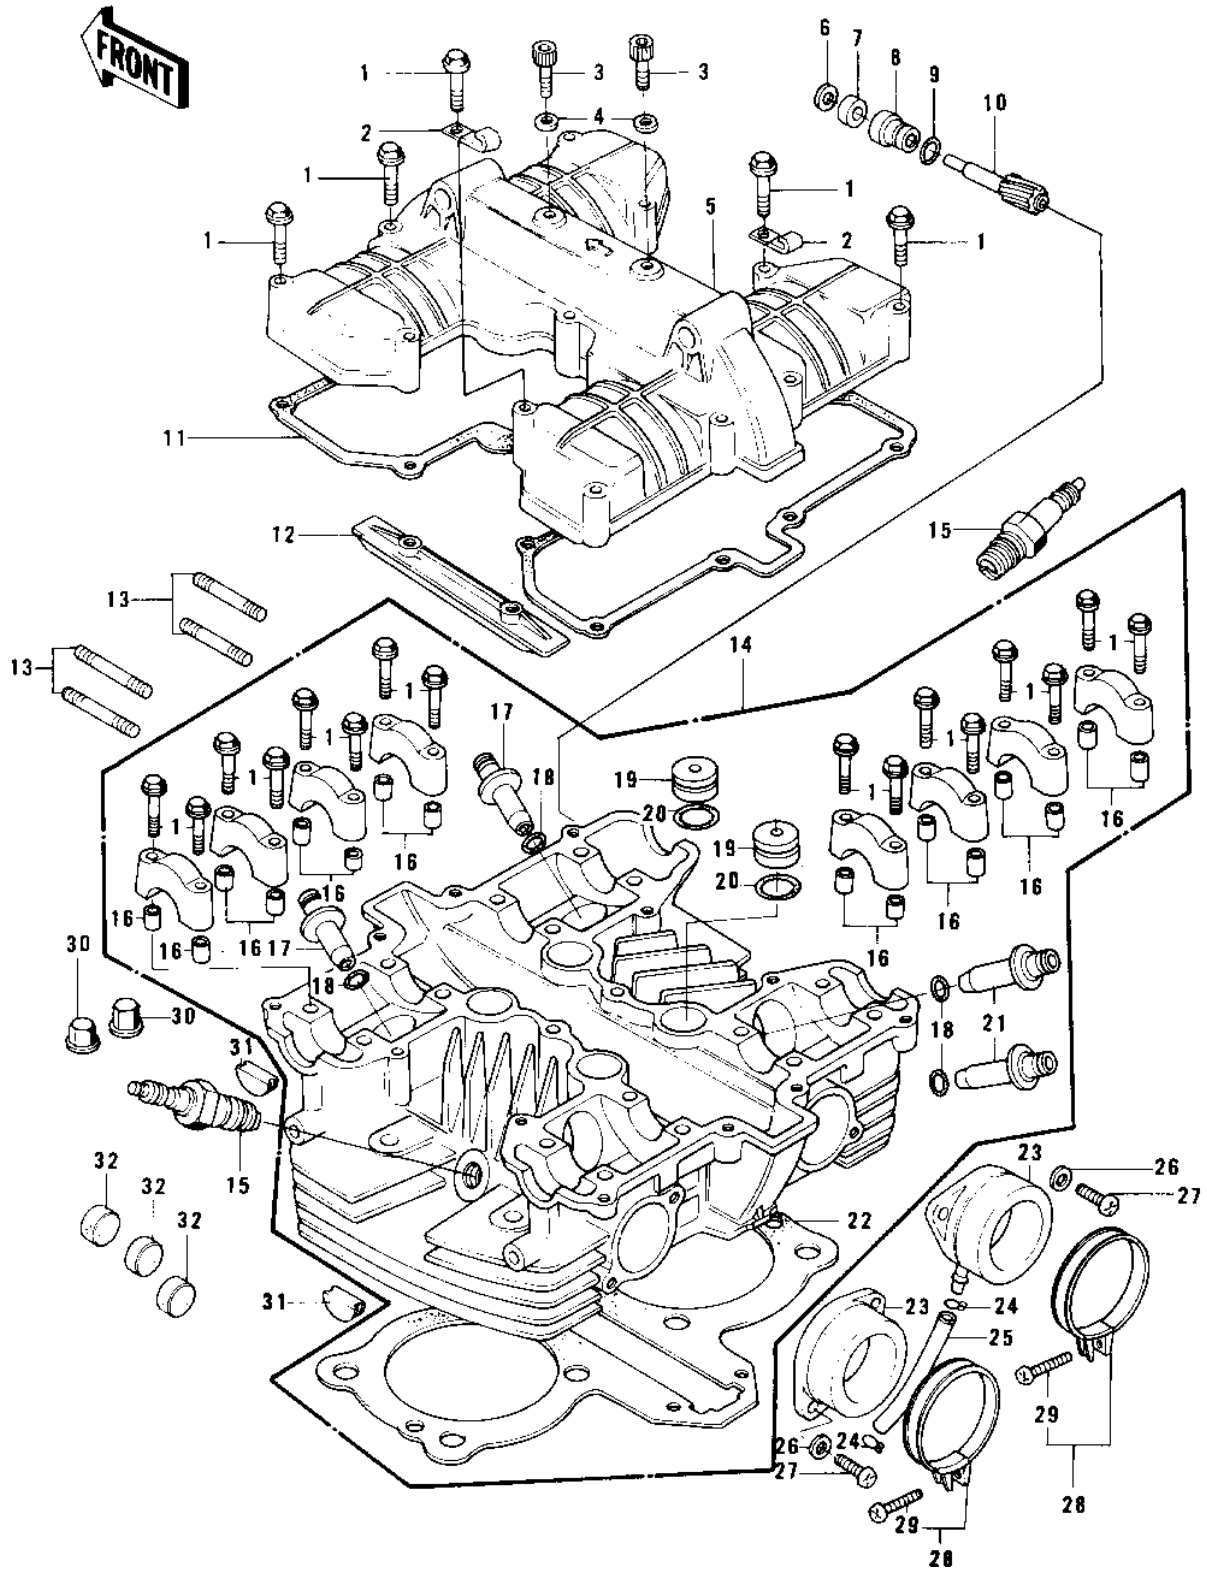

1978 KZ750-B3 PARTS DIAGRAM

CYLINDER HEAD/COVER

1978 KZ750-B3 PARTS LIST

CYLINDER HEAD/COVER

ITEM NAME	PART NUMBER	QUANTITY
BOLT,HEX HEAD,6X45 (Ref # 1)	92003-092	
CLAMP,WIRING HARNESS (Ref # 2)	21126-008	
BOLT,6X14 (Ref # 3)	120P0614	
GASKET,FUEL COCK (Ref # 4)	92065-096	
COVER,CYLINDER HEAD (Ref # 5)	11022-008-2H	
GASKET,TACHOMETER GER (Ref # 6)	92065-103	
OIL SEAL (Ref # 7)	92050-075	
GUIDE,TACHOMETER GEAR (Ref # 8)	92087-009	
"O"RING 10MM (Ref # 9)	670B1510	
GEAR,TACHOMETER (Ref # 10)	13223-013	
GEAR,TACHOMETER (Ref # 10)	13223-013	
GASKET,CYL HEAD COVER (Ref # 11)	11023-008	
SLIPPER,CAM CHAIN (Ref # 12)	12053-016	
STUD,8MM (Ref # 13)	92004-058	
HEAD ASSY,CYL,BARREL (Ref # 14)	11002-5010	
SPARK PLUG B8ES (Ref # 15)	B8ES	
SPARK PLUG B6ES (Ref # 15)	B6ES	
PIN-DOWEL (Ref # 16)	92042-007	
GUIDE,EXHAUST VALVE (Ref # 17)	12013-011	
GUIDE,EXHAUST VALVE (Ref # 17)	12013-011	
"O" RING,VALVE GUIDE (Ref # 18)	92055-065	
PLUG,CYLINDER HEAD (Ref # 19)	92066-052	
"O" RING (Ref # 20)	92055-095	
GUIDE,INLET VALVE (Ref # 21)	12013-007	
GASKET,CYLINDER HEAD (Ref # 22)	11004-1055	
HOLDER,CARBURETOR (Ref # 23)	16065-036	
CLAMP-PIPE (Ref # 24)	92037-072	
TUBE,BALANCER (Ref # 25)	92059-122	
WASHER PLAIN 6MM (Ref # 26)	411B0600	

1978 KZ750-B3 PARTS LIST

CYLINDER HEAD/COVER

ITEM NAME	PART NUMBER	QUANTITY
SCREW PAN HEAD 6X18 (Ref # 27)	220B0618	
CLAMP (Ref # 28)	92037-171	
SCREW-PAN-CROS (Ref # 29)	220B0535	
NUT,CYLINDER HEAD (Ref # 30)	92015-076	
PLUG,CAM SHAFT (Ref # 31)	92066-047	
DAMPER RUBBER-CYL-HD (Ref # 32)	92075-109	