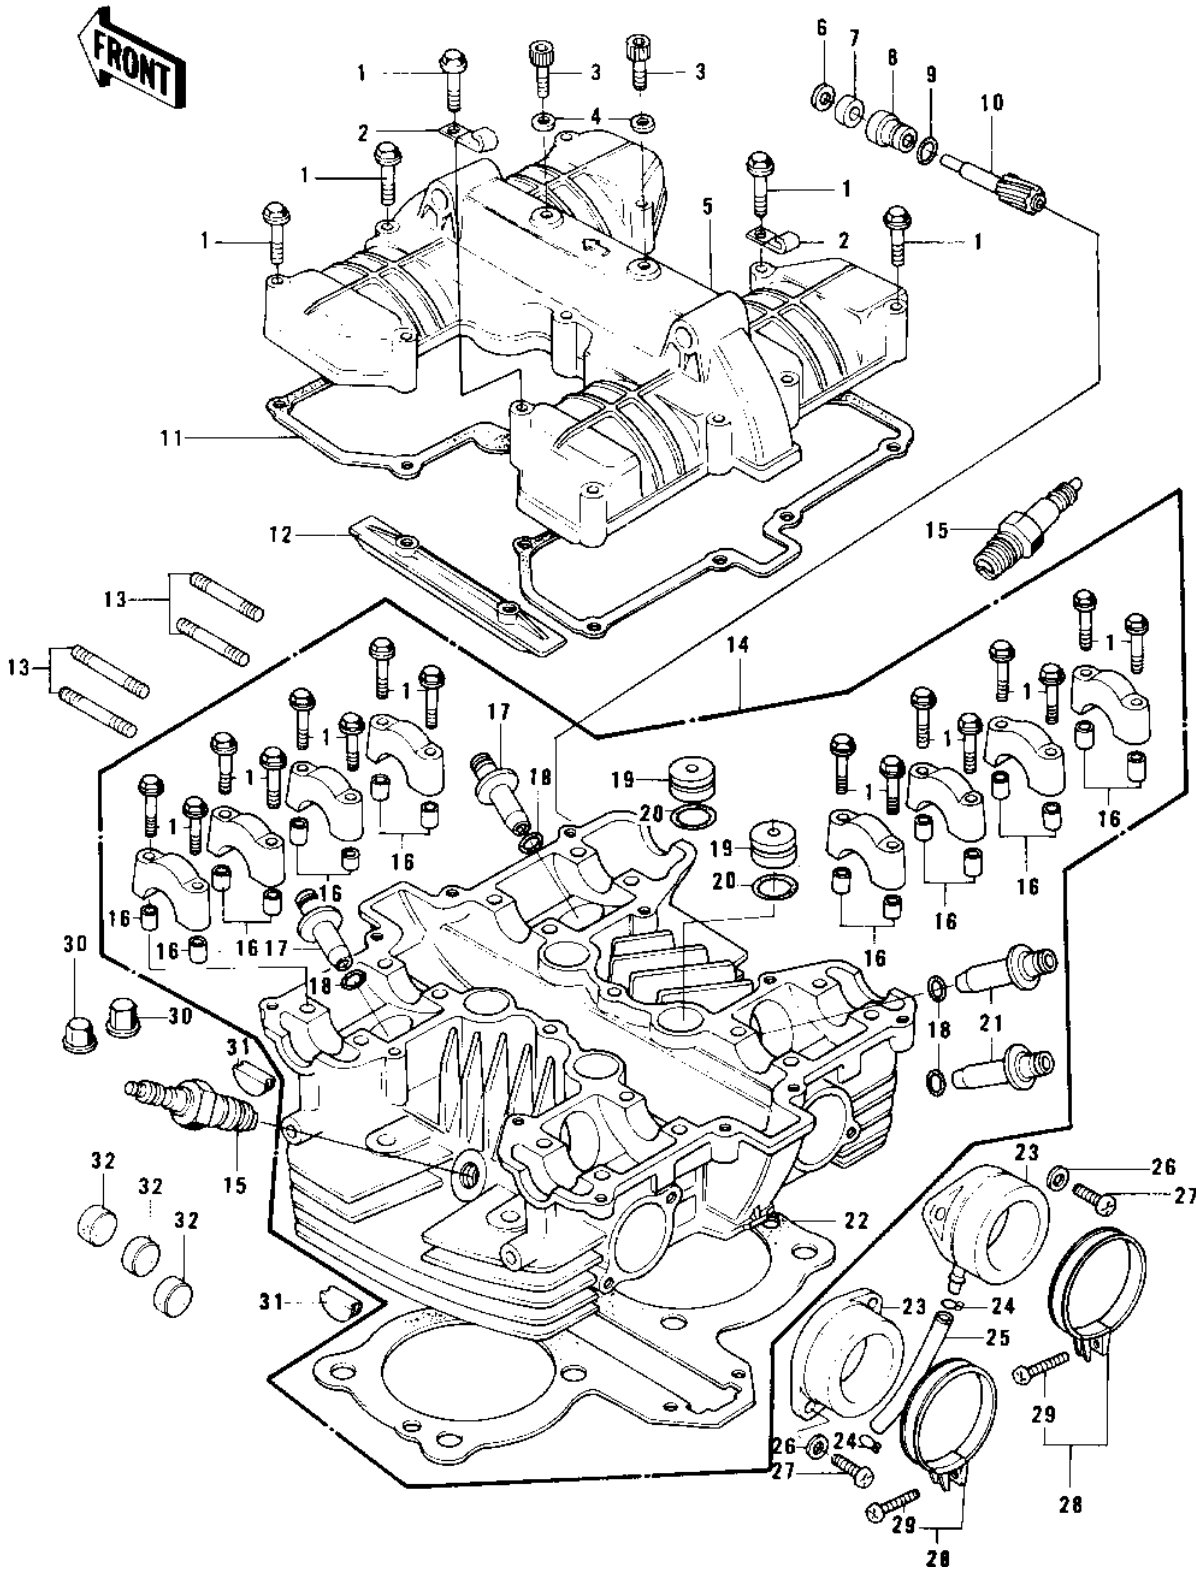

# 1979 KZ750-B4 PARTS DIAGRAM

## CYLINDER HEAD/COVER

## CYLINDER HEAD/COVER

ITEM NAME	PART NUMBER	QUANTITY
BOLT,HEX HEAD,6X45 (Ref # 1)	92003-092	
CLAMP,WIRING HARNESS (Ref # 2)	21126-008	
BOLT,6X14 (Ref # 3)	120P0614	
GASKET,FUEL COCK (Ref # 4)	92065-096	
COVER,CYLINDER HEAD (Ref # 5)	11022-008-2H	
GASKET,TACHOMETER GER (Ref # 6)	92065-103	
OIL SEAL (Ref # 7)	92050-075	
GUIDE,TACHOMETER GEAR (Ref # 8)	92087-009	
"O"RING 10MM (Ref # 9)	670B1510	
GEAR,TACHOMETER (Ref # 10)	13223-013	
GEAR,TACHOMETER (Ref # 10)	13223-013	
GASKET,CYL HEAD COVER (Ref # 11)	11023-008	
SLIPPER,CAM CHAIN (Ref # 12)	12053-016	
STUD,8MM (Ref # 13)	92004-058	
HEAD ASSY,CYL,BARREL (Ref # 14)	11002-5010	
SPARK PLUG B8ES (Ref # 15)	B8ES	
SPARK PLUG B6ES (Ref # 15)	B6ES	
PIN-DOWEL (Ref # 16)	92042-007	
GUIDE,EXHAUST VALVE (Ref # 17)	12013-011	
GUIDE,EXHAUST VALVE (Ref # 17)	12013-011	
"O" RING,VALVE GUIDE (Ref # 18)	92055-065	
PLUG,CYLINDER HEAD (Ref # 19)	92066-052	
"O" RING (Ref # 20)	92055-095	
GUIDE,INLET VALVE (Ref # 21)	12013-007	
GASKET,CYLINDER HEAD (Ref # 22)	11004-1055	
HOLDER,CARBURETOR (Ref # 23)	16065-036	
CLAMP-PIPE (Ref # 24)	92037-072	
TUBE,BALANCER (Ref # 25)	92059-122	
WASHER PLAIN 6MM (Ref # 26)	411B0600	

### CYLINDER HEAD/COVER

ITEM NAME	PART NUMBER	QUANTITY
SCREW PAN HEAD 6X18 (Ref # 27)	220B0618	
CLAMP (Ref # 28)	92037-171	
SCREW-PAN-CROS (Ref # 29)	220B0535	
NUT,CYLINDER HEAD (Ref # 30)	92015-076	
PLUG,CAM SHAFT (Ref # 31)	92066-047	
DAMPER RUBBER-CYL-HD (Ref # 32)	92075-109	