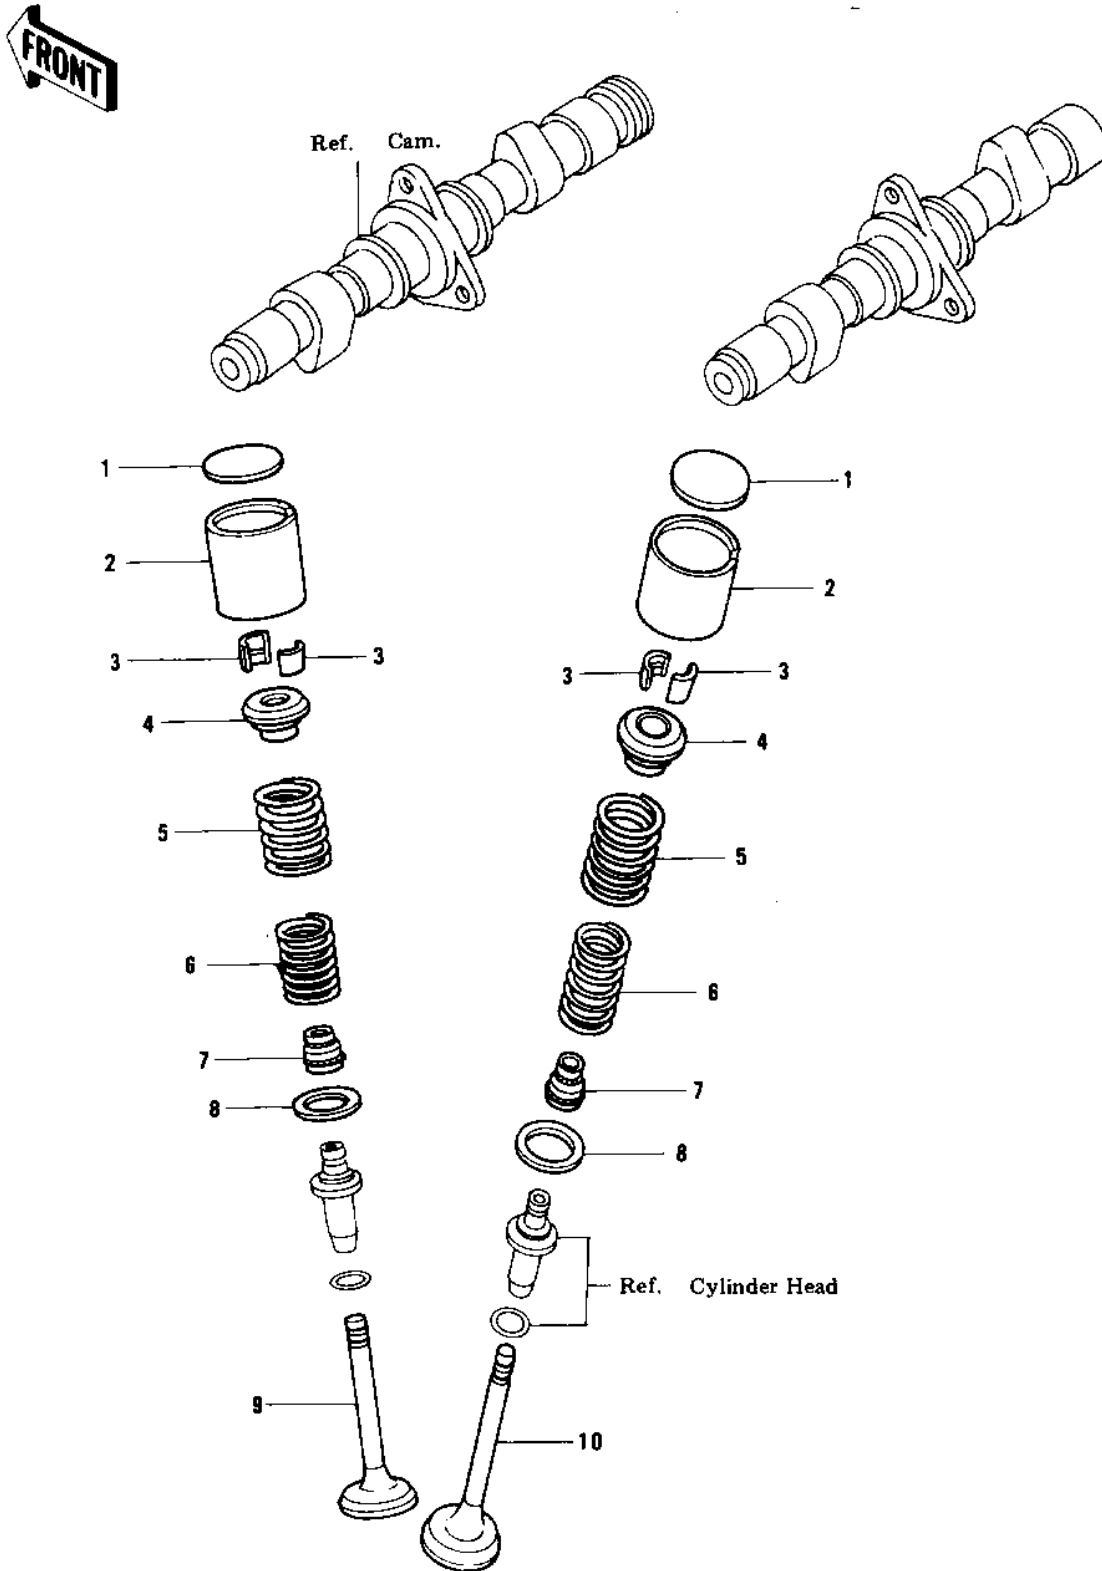

1978 KZ750-B3 PARTS DIAGRAM

VALVES

1978 KZ750-B3 PARTS LIST

VALVES

ITEM NAME	PART NUMBER	QUANTITY
SHIM,2.20T (Ref # 1)	12037-051	
SHIM,2.25T (Ref # 1)	12037-052	
SHIM,2.30T (Ref # 1)	12037-053	
SHIM,2.35T (Ref # 1)	12037-054	
SHIM,2.40T (Ref # 1)	12037-055	
SHIM,2.45T (Ref # 1)	12037-056	
SHIM,2.50T (Ref # 1)	12037-057	
SHIM,2.55T (Ref # 1)	12037-058	
SHIM,2.60T (Ref # 1)	12037-059	
SHIM,2.65T (Ref # 1)	12037-060	
SHIM,2.70T (Ref # 1)	12037-061	
SHIM,2.75T (Ref # 1)	12037-062	
SHIM,2.80T (Ref # 1)	12037-063	
SHIM,2.85T (Ref # 1)	12037-064	
SHIM,2.90T (Ref # 1)	12037-065	
SHIM,2.95T (Ref # 1)	12037-066	
SHIM,3.00T (Ref # 1)	12037-067	
SHIM,3.05T (Ref # 1)	12037-068	
SHIM,3.10T (Ref # 1)	12037-069	
SHIM,3.15T (Ref # 1)	12037-070	
SHIM,3.20T (Ref # 1)	12037-071	
SHIM,3.25T (Ref # 1)	12037-072	
SHIM,3.30T (Ref # 1)	12037-073	
SHIM,3.35T (Ref # 1)	12037-074	
SHIM,3.40T (Ref # 1)	12037-075	
TAPPET (Ref # 2)	12032-006	
COLLAR,VALVE SPRING (Ref # 3)	12011-003	
RETAINER,VALVE SPRING (Ref # 4)	12009-007	
SPRING,OUTER VALVE (Ref # 5)	12007-015	

1978 KZ750-B3 PARTS LIST

VALVES

ITEM NAME	PART NUMBER	QUANTITY
SPRING,INNER VALVE (Ref # 6)	12007-016	
OIL SEAL,VALVE (Ref # 7)	92049-017	
WASHER,PLAIN (Ref # 8)	92022-309	
VALVE,EXHAUST (Ref # 9)	12005-007	
VALVE,INLET (Ref # 10)	12004-014	